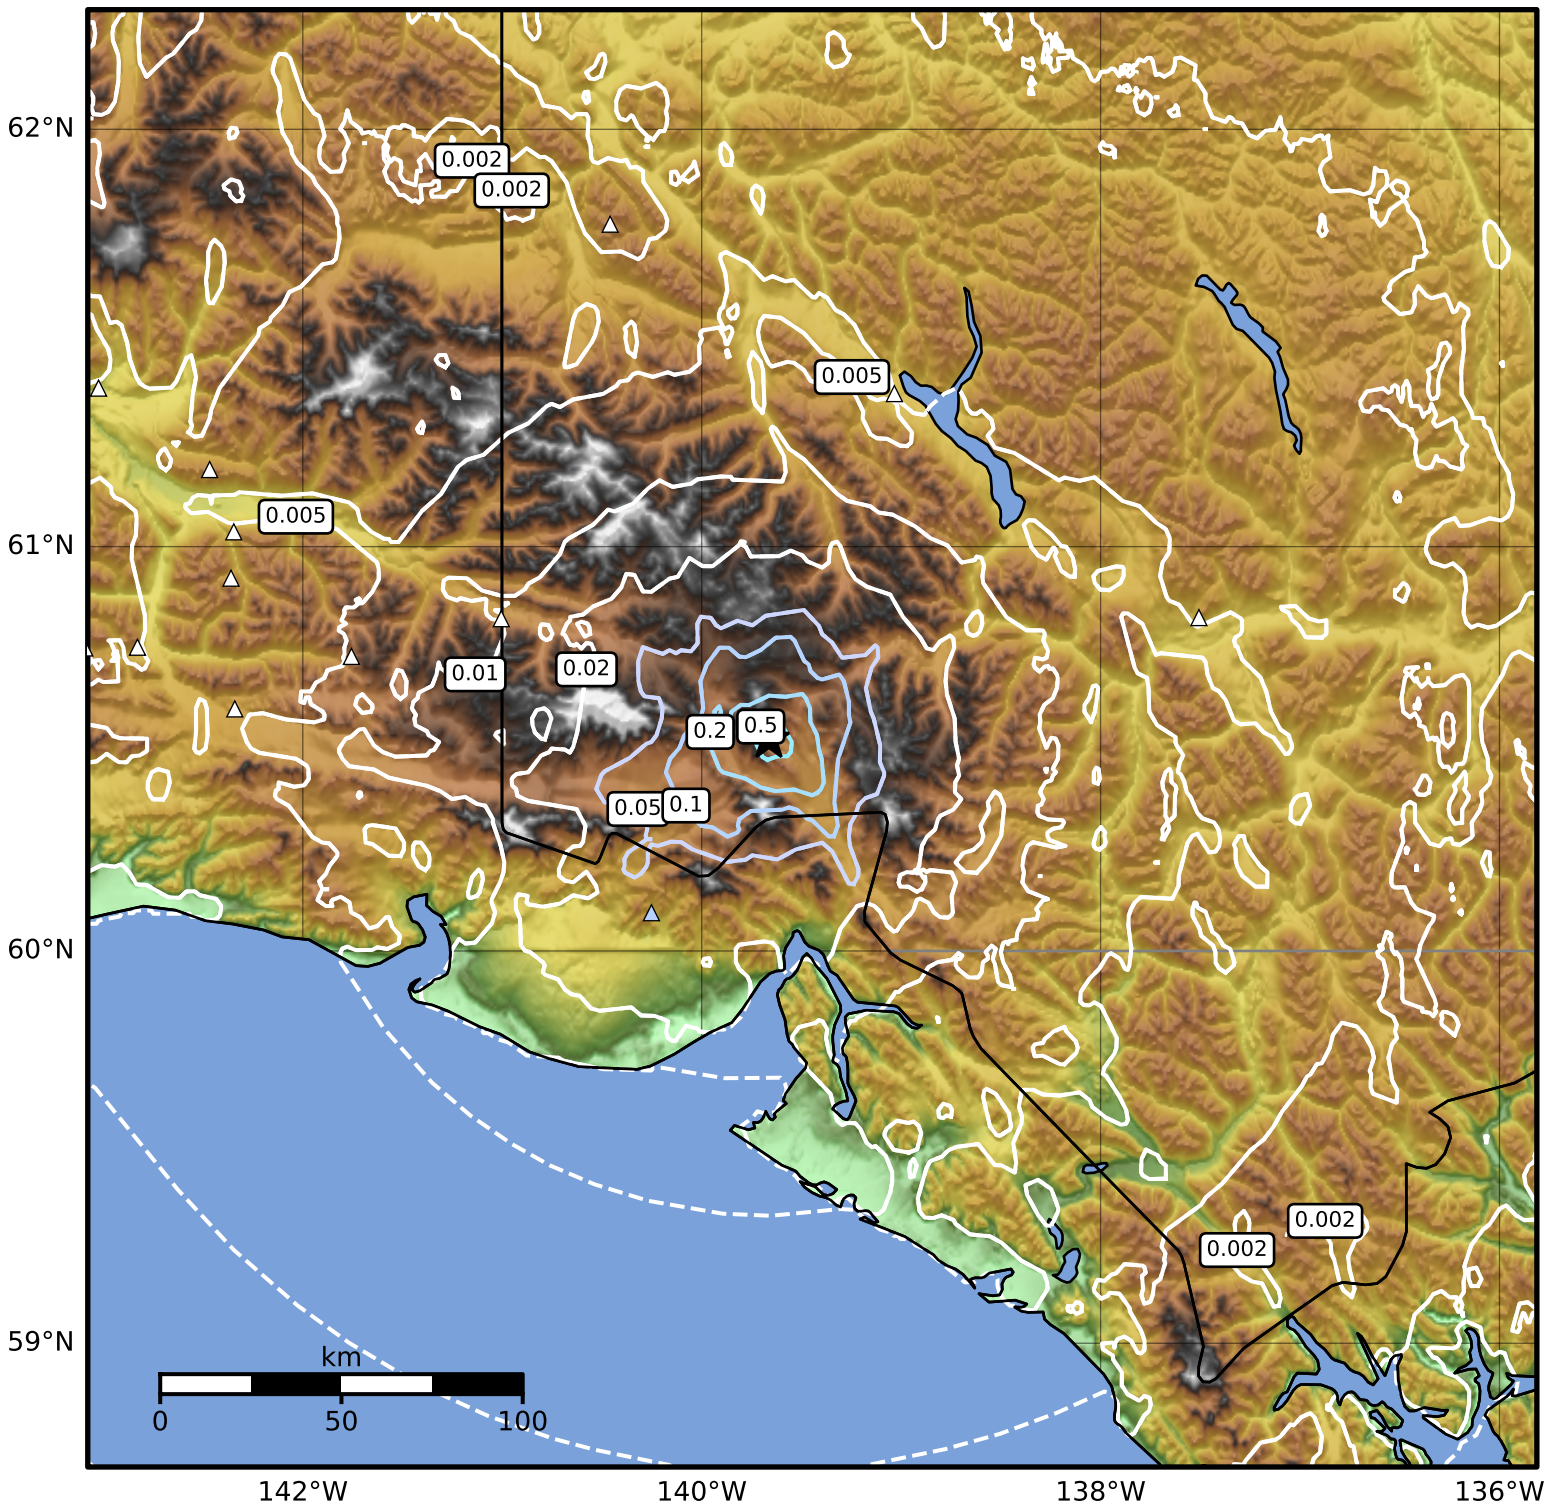

Peak Ground Velocity Map Alaska Earthquake Center
ShakeMap: 109 km (68 miles) N of Yakutat
Dec 07, 2025 15:44:45 UTC M3.7 N60.53 W139.66 Depth: 2.9km ID:2025ybiewz

PGV (cm/s) 0.1 0.2 0.5 1 2 5 10 20 50 100 200

Scale based on Worden et al. (2012)

△ Seismic Instrument ○ Reported Intensity

★ Epicenter

Version 1: Processed 2025-12-22T18:34:11Z