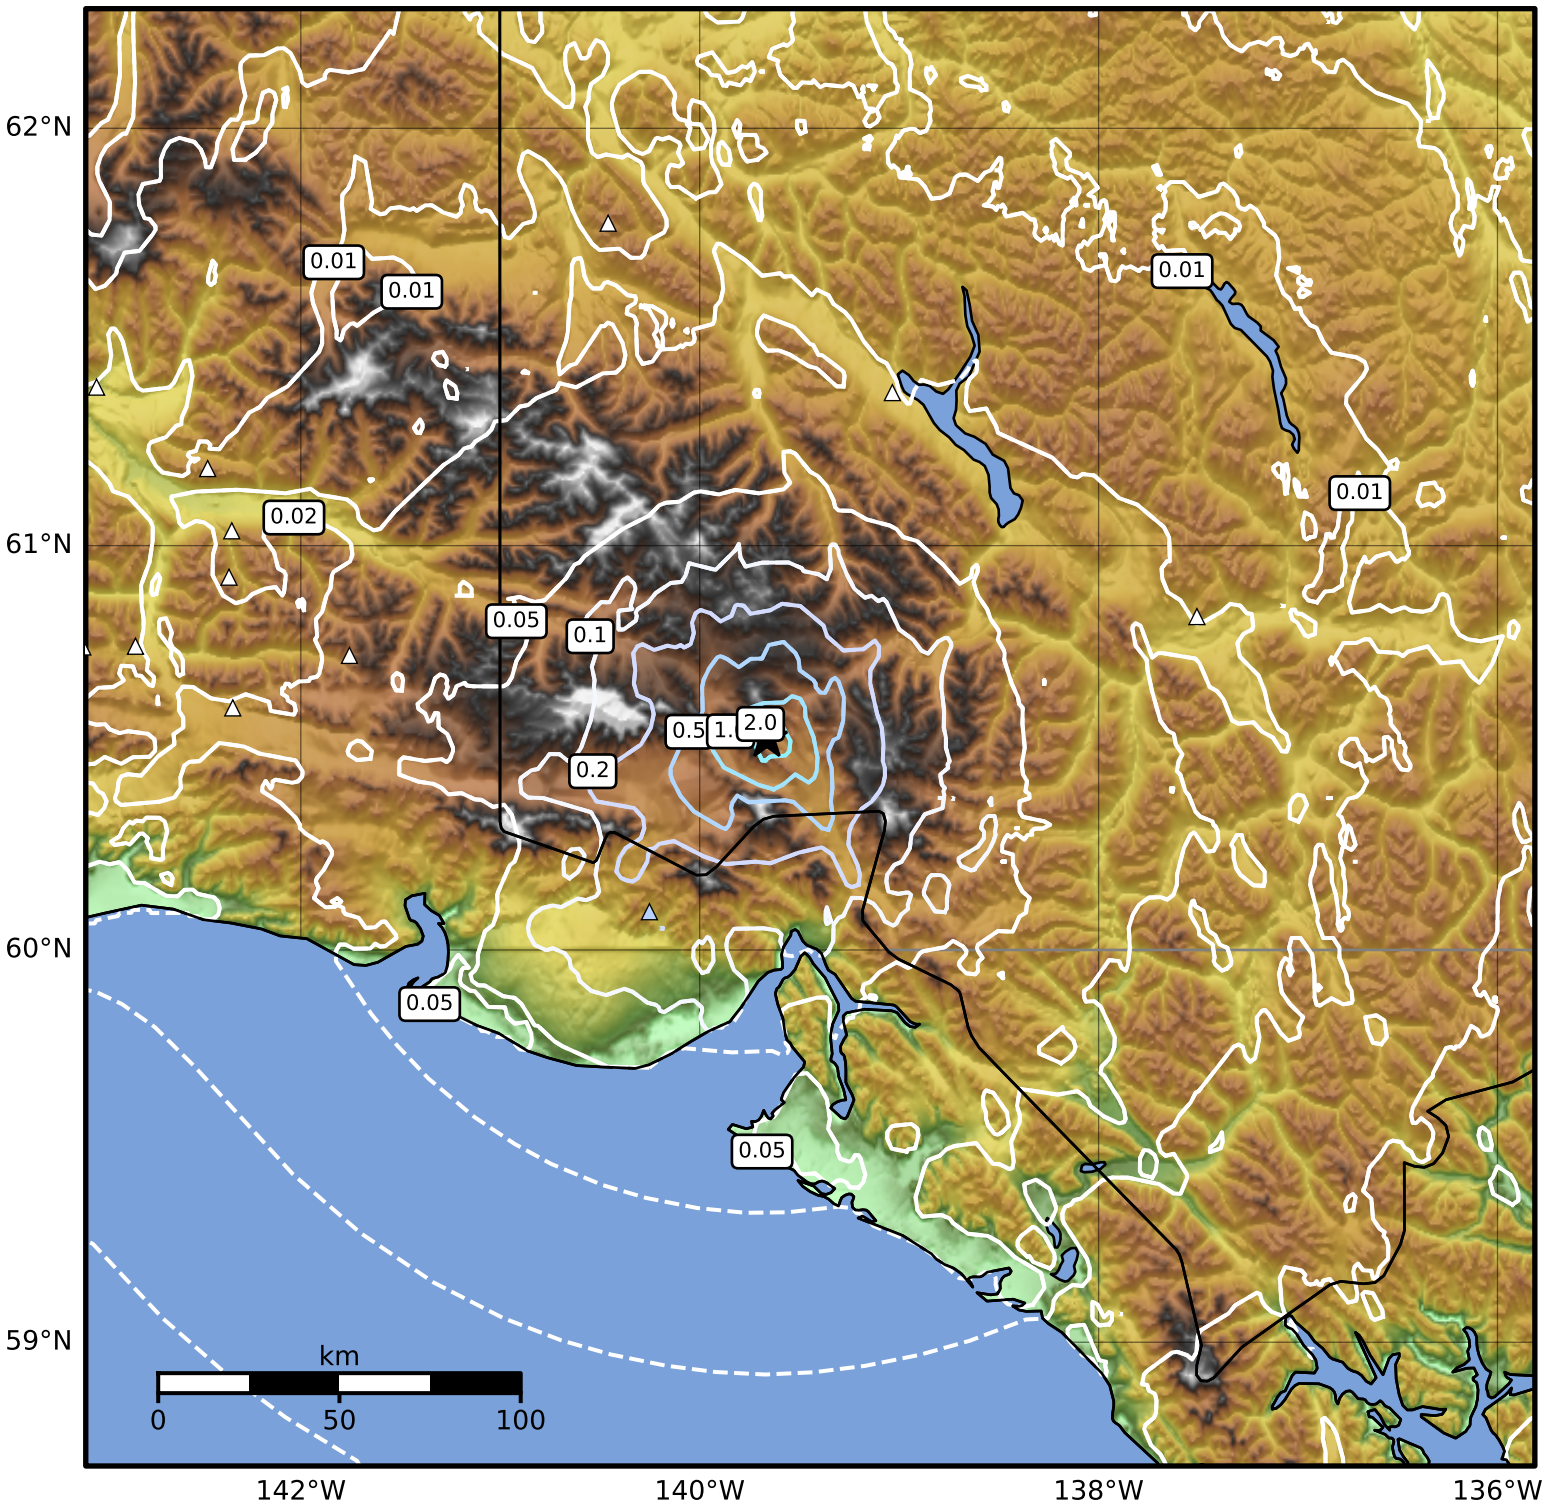

0.3 Second Peak Spectral Acceleration Map Alaska Earthquake Center  
 ShakeMap: 109 km (68 miles) N of Yakutat  
 Dec 07, 2025 15:44:45 UTC M3.7 N60.53 W139.66 Depth: 2.9km ID:2025ybiewz

SA(0.3) (%g)	0.1	0.2	0.5	1	2	5	10	20	50	100	200
--------------	-----	-----	-----	---	---	---	----	----	----	-----	-----

Scale based on Worden et al. (2012)

△ Seismic Instrument ○ Reported Intensity

★ Epicenter

Version 1: Processed 2025-12-22T18:34:11Z