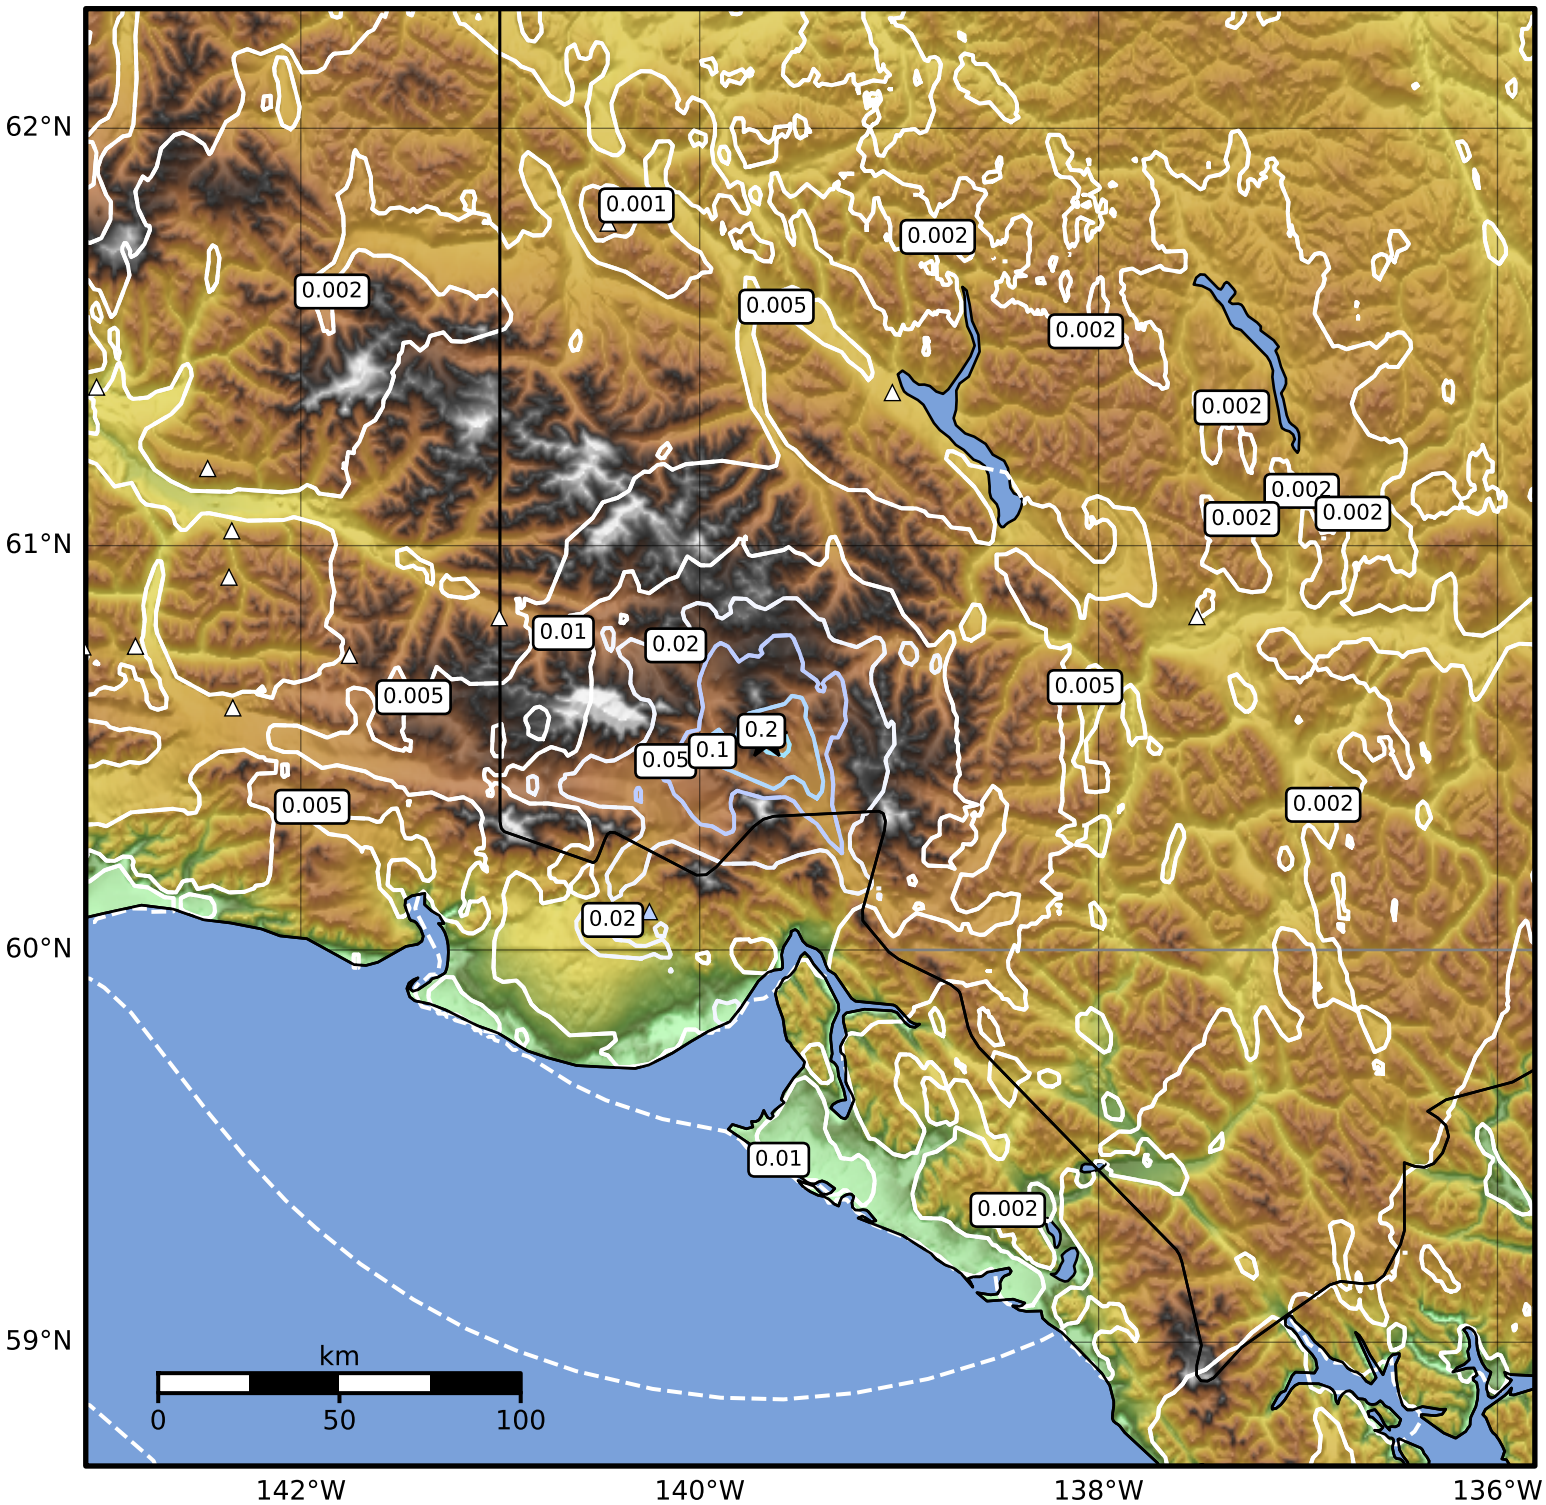

1.0 Second Peak Spectral Acceleration Map Alaska Earthquake Center
 ShakeMap: 109 km (68 miles) N of Yakutat
 Dec 07, 2025 15:44:45 UTC M3.7 N60.53 W139.66 Depth: 2.9km ID:2025ybiewz

SA(1.0) (%g)	0.1	0.2	0.5	1	2	5	10	20	50	100	200
--------------	-----	-----	-----	---	---	---	----	----	----	-----	-----

Scale based on Worden et al. (2012)

Version 1: Processed 2025-12-22T18:34:11Z

△ Seismic Instrument ○ Reported Intensity

★ Epicenter