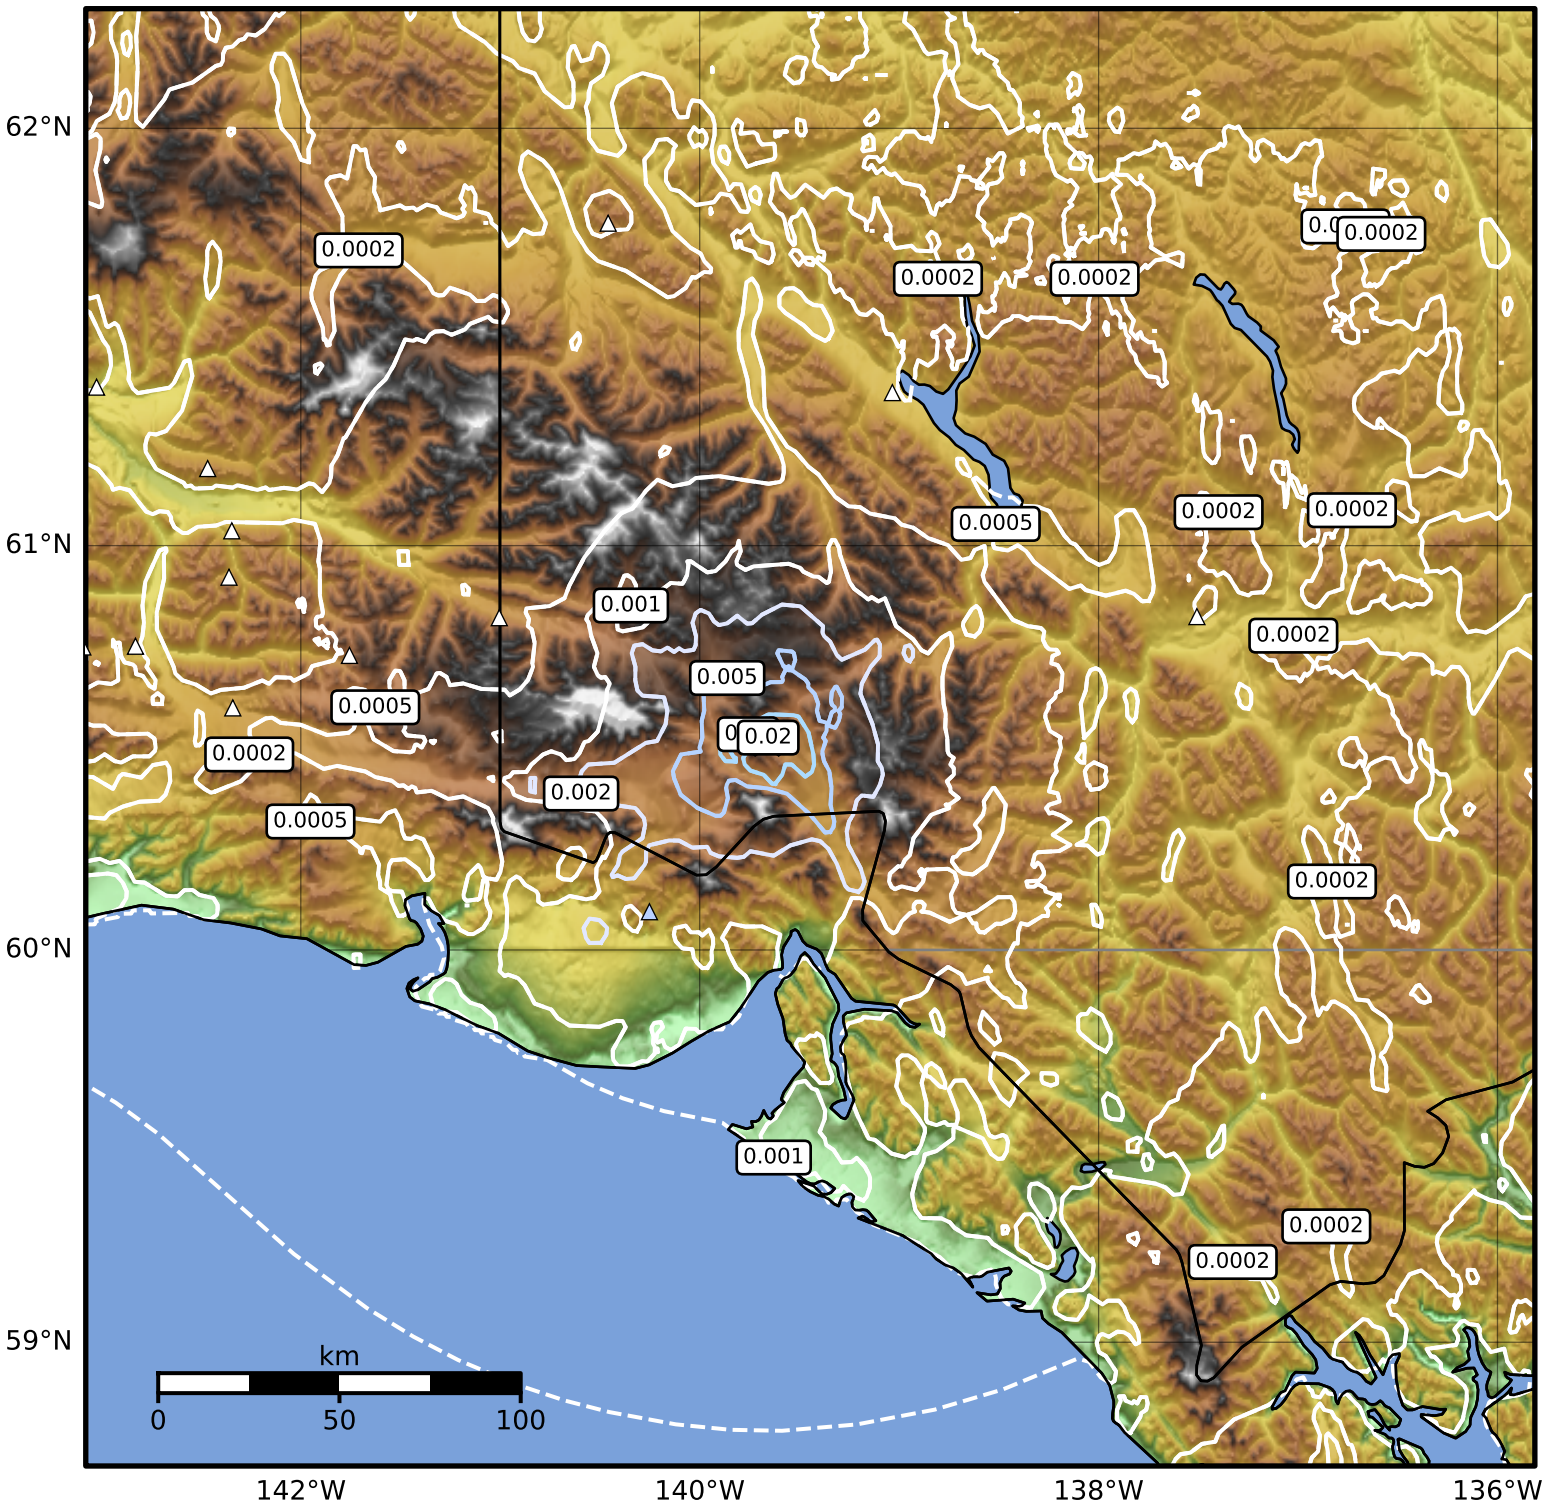

3.0 Second Peak Spectral Acceleration Map Alaska Earthquake Center
 ShakeMap: 109 km (68 miles) N of Yakutat
 Dec 07, 2025 15:44:45 UTC M3.7 N60.53 W139.66 Depth: 2.9km ID:2025ybiewz

Scale based on Worden et al. (2012)

Version 1: Processed 2025-12-22T18:34:11Z

△ Seismic Instrument ○ Reported Intensity

★ Epicenter