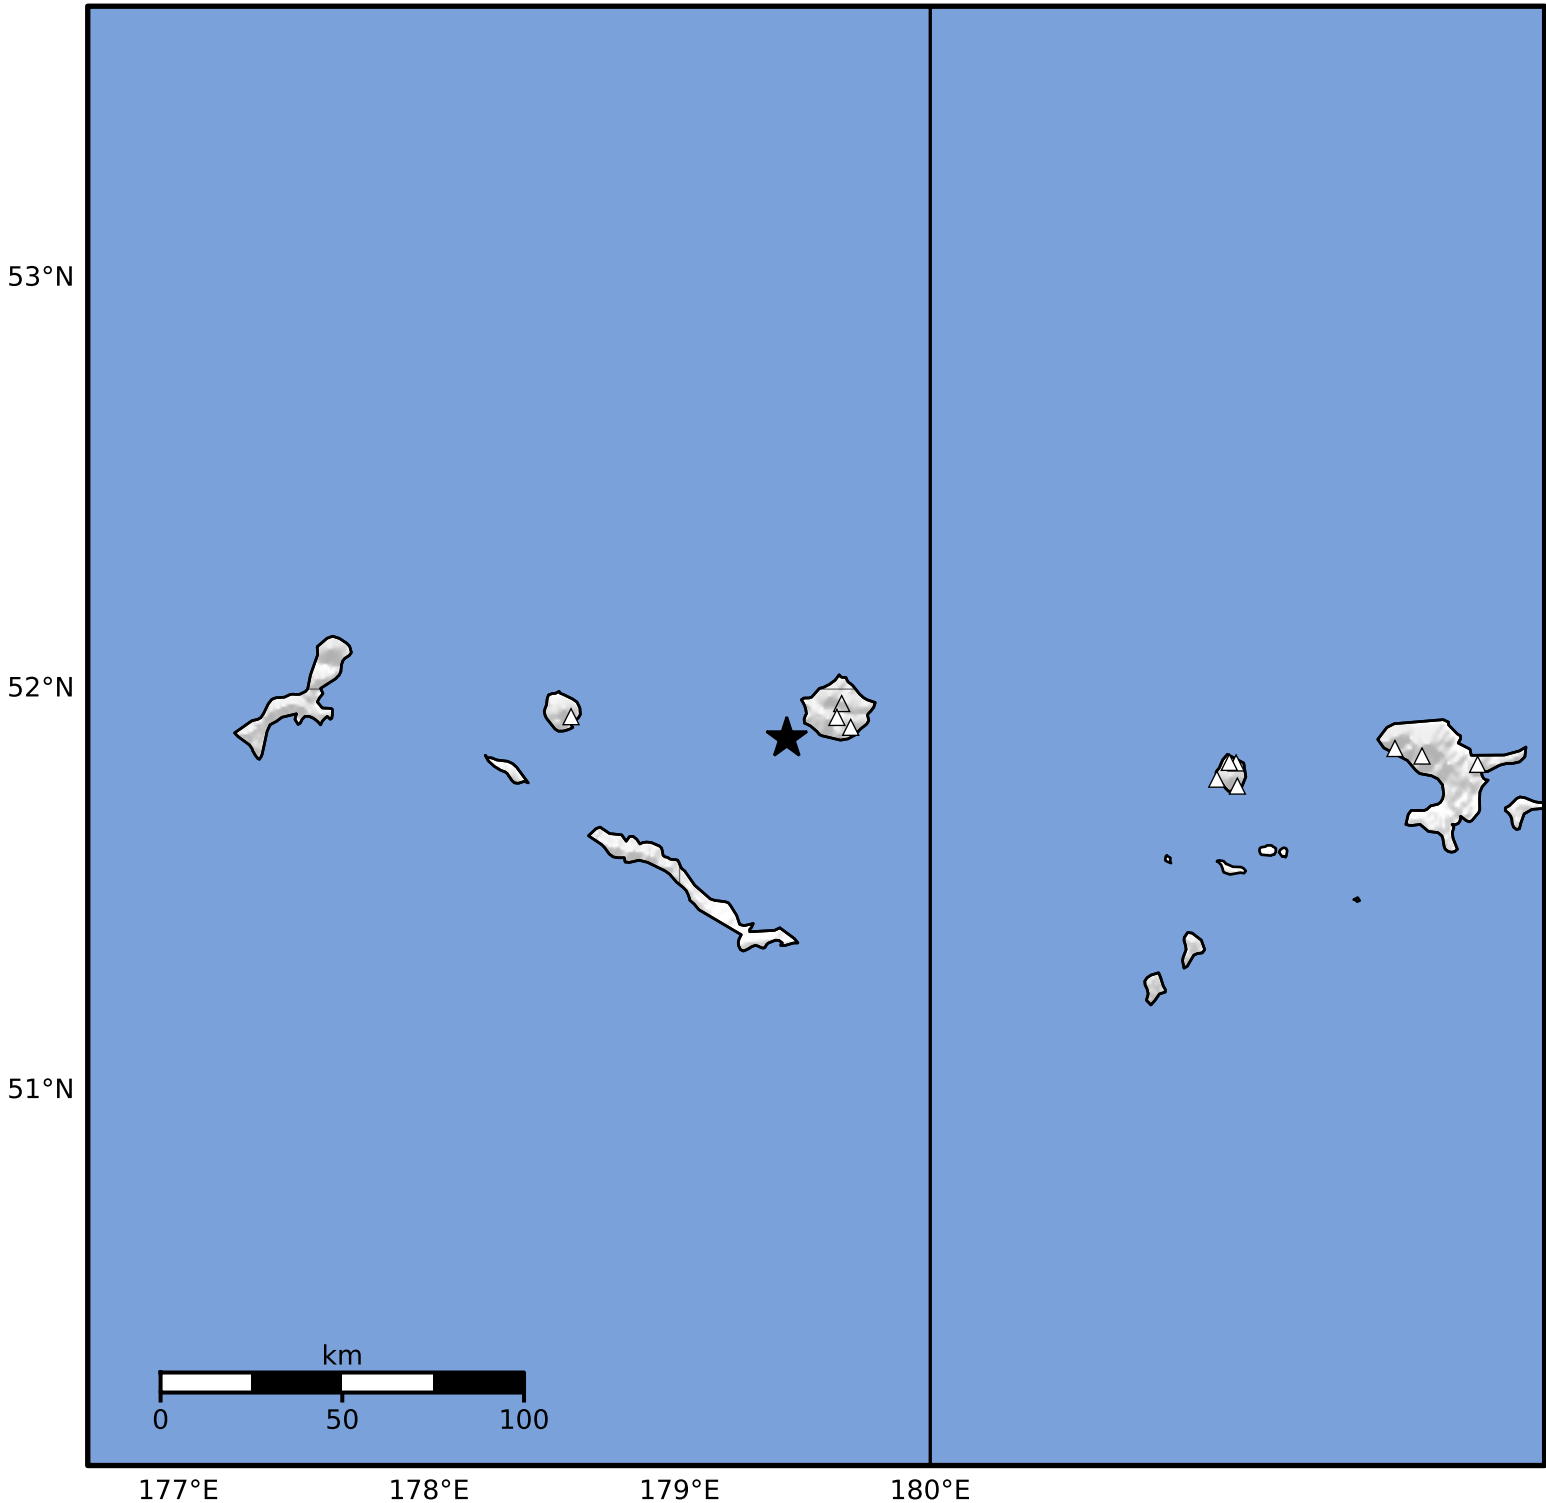

Macroseismic Intensity Map Alaska Earthquake Center
 ShakeMap: 273 km (170 miles) W of Adak
 Dec 07, 2025 15:58:38 UTC M3.7 N51.88 E179.43 Depth: 173.9km ID:2025ybir1z

SHAKING	Not felt	Weak	Light	Moderate	Strong	Very strong	Severe	Violent	Extreme
DAMAGE	None	None	None	Very light	Light	Moderate	Moderate/heavy	Heavy	Very heavy
PGA(%g)	<0.0464	0.297	2.76	6.2	11.5	21.5	40.1	74.7	>139
PGV(cm/s)	<0.0215	0.135	1.41	4.65	9.64	20	41.4	85.8	>178
INTENSITY	I	II-III	IV	V	VI	VII	VIII	IX	X+

Scale based on Worden et al. (2012)

Version 1: Processed 2025-12-22T19:05:15Z

△ Seismic Instrument ○ Reported Intensity

★ Epicenter