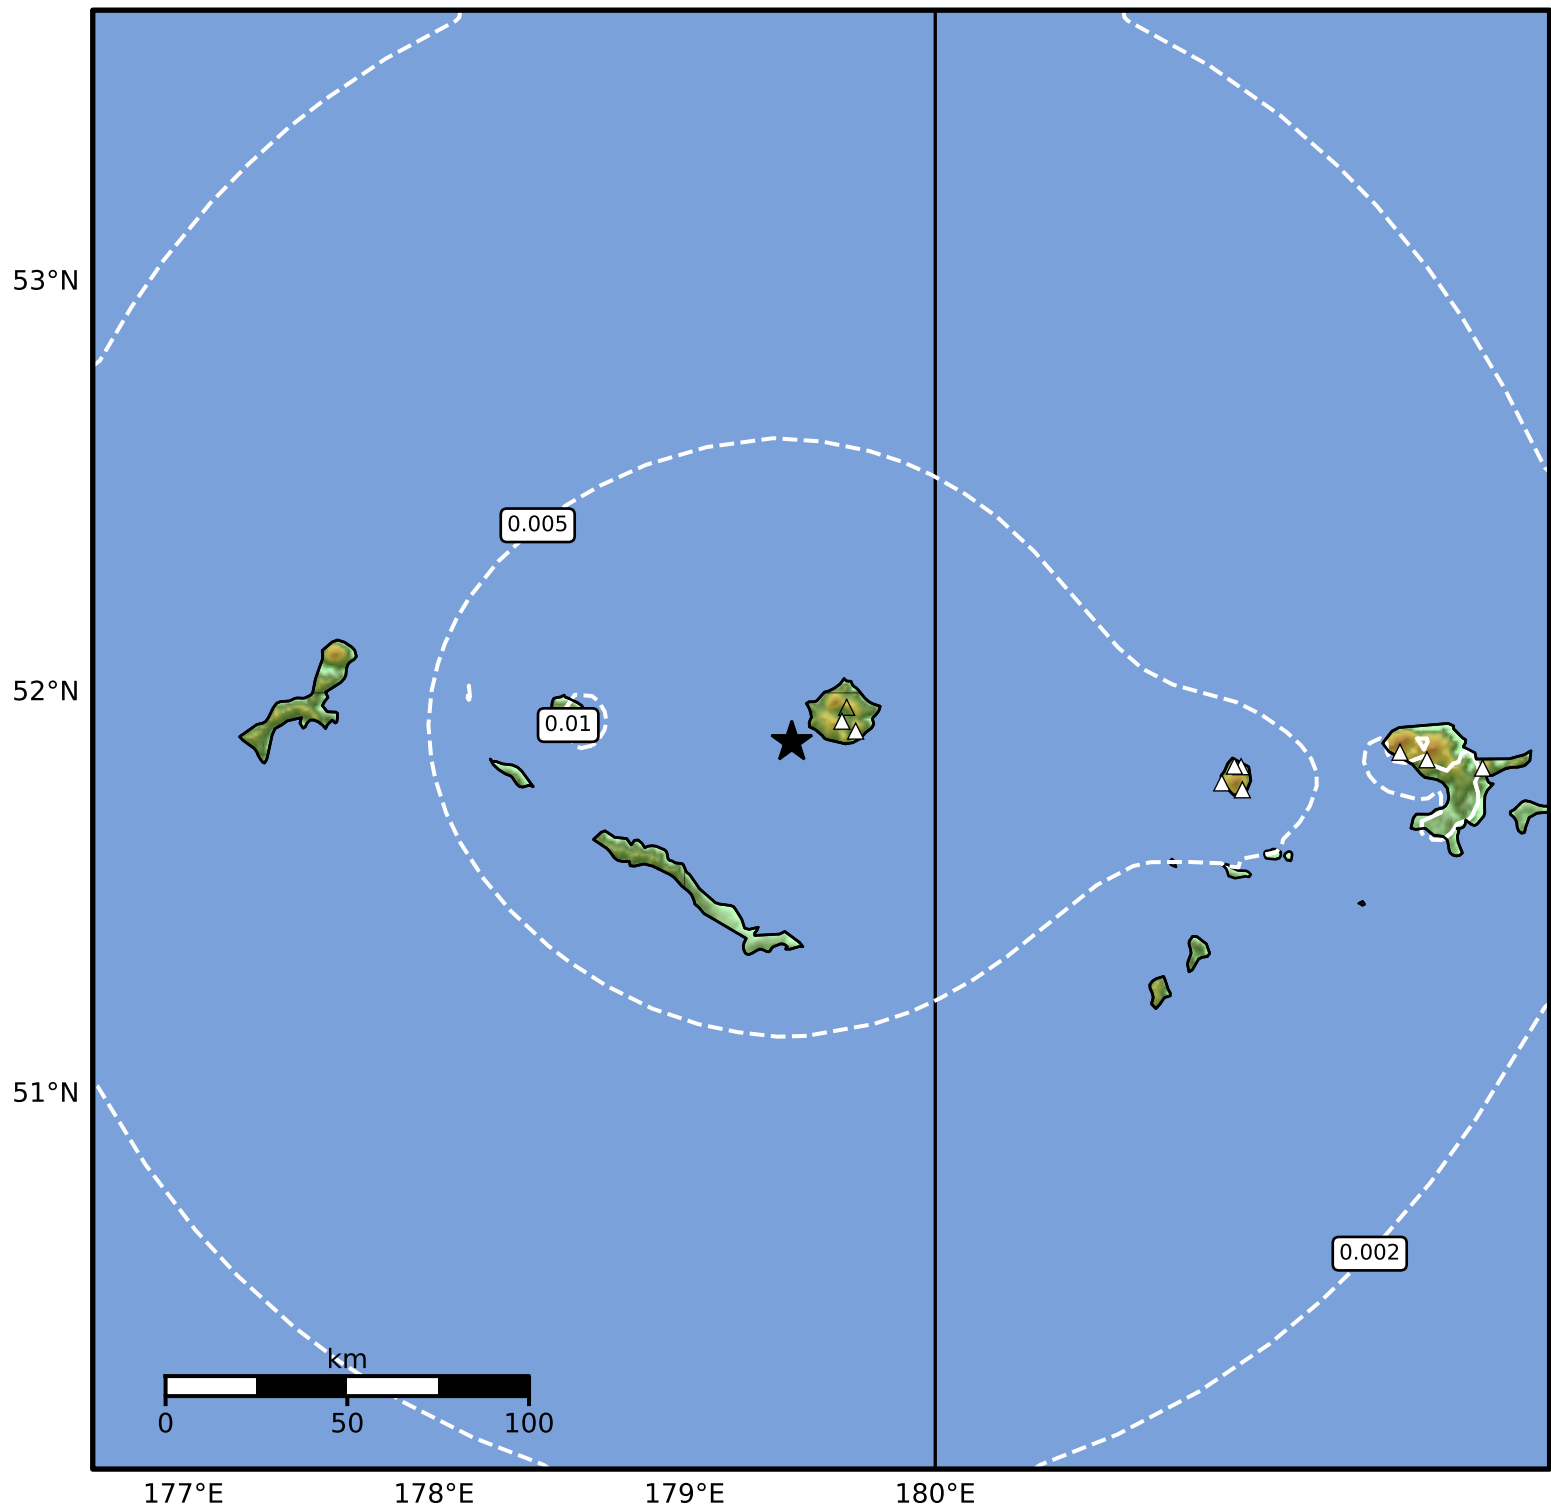

Peak Ground Velocity Map Alaska Earthquake Center
ShakeMap: 273 km (170 miles) W of Adak
Dec 07, 2025 15:58:38 UTC M3.7 N51.88 E179.43 Depth: 173.9km ID:2025ybirly

Scale based on Worden et al. (2012)

Version 1: Processed 2025-12-22T19:05:15Z

△ Seismic Instrument ○ Reported Intensity

★ Epicenter