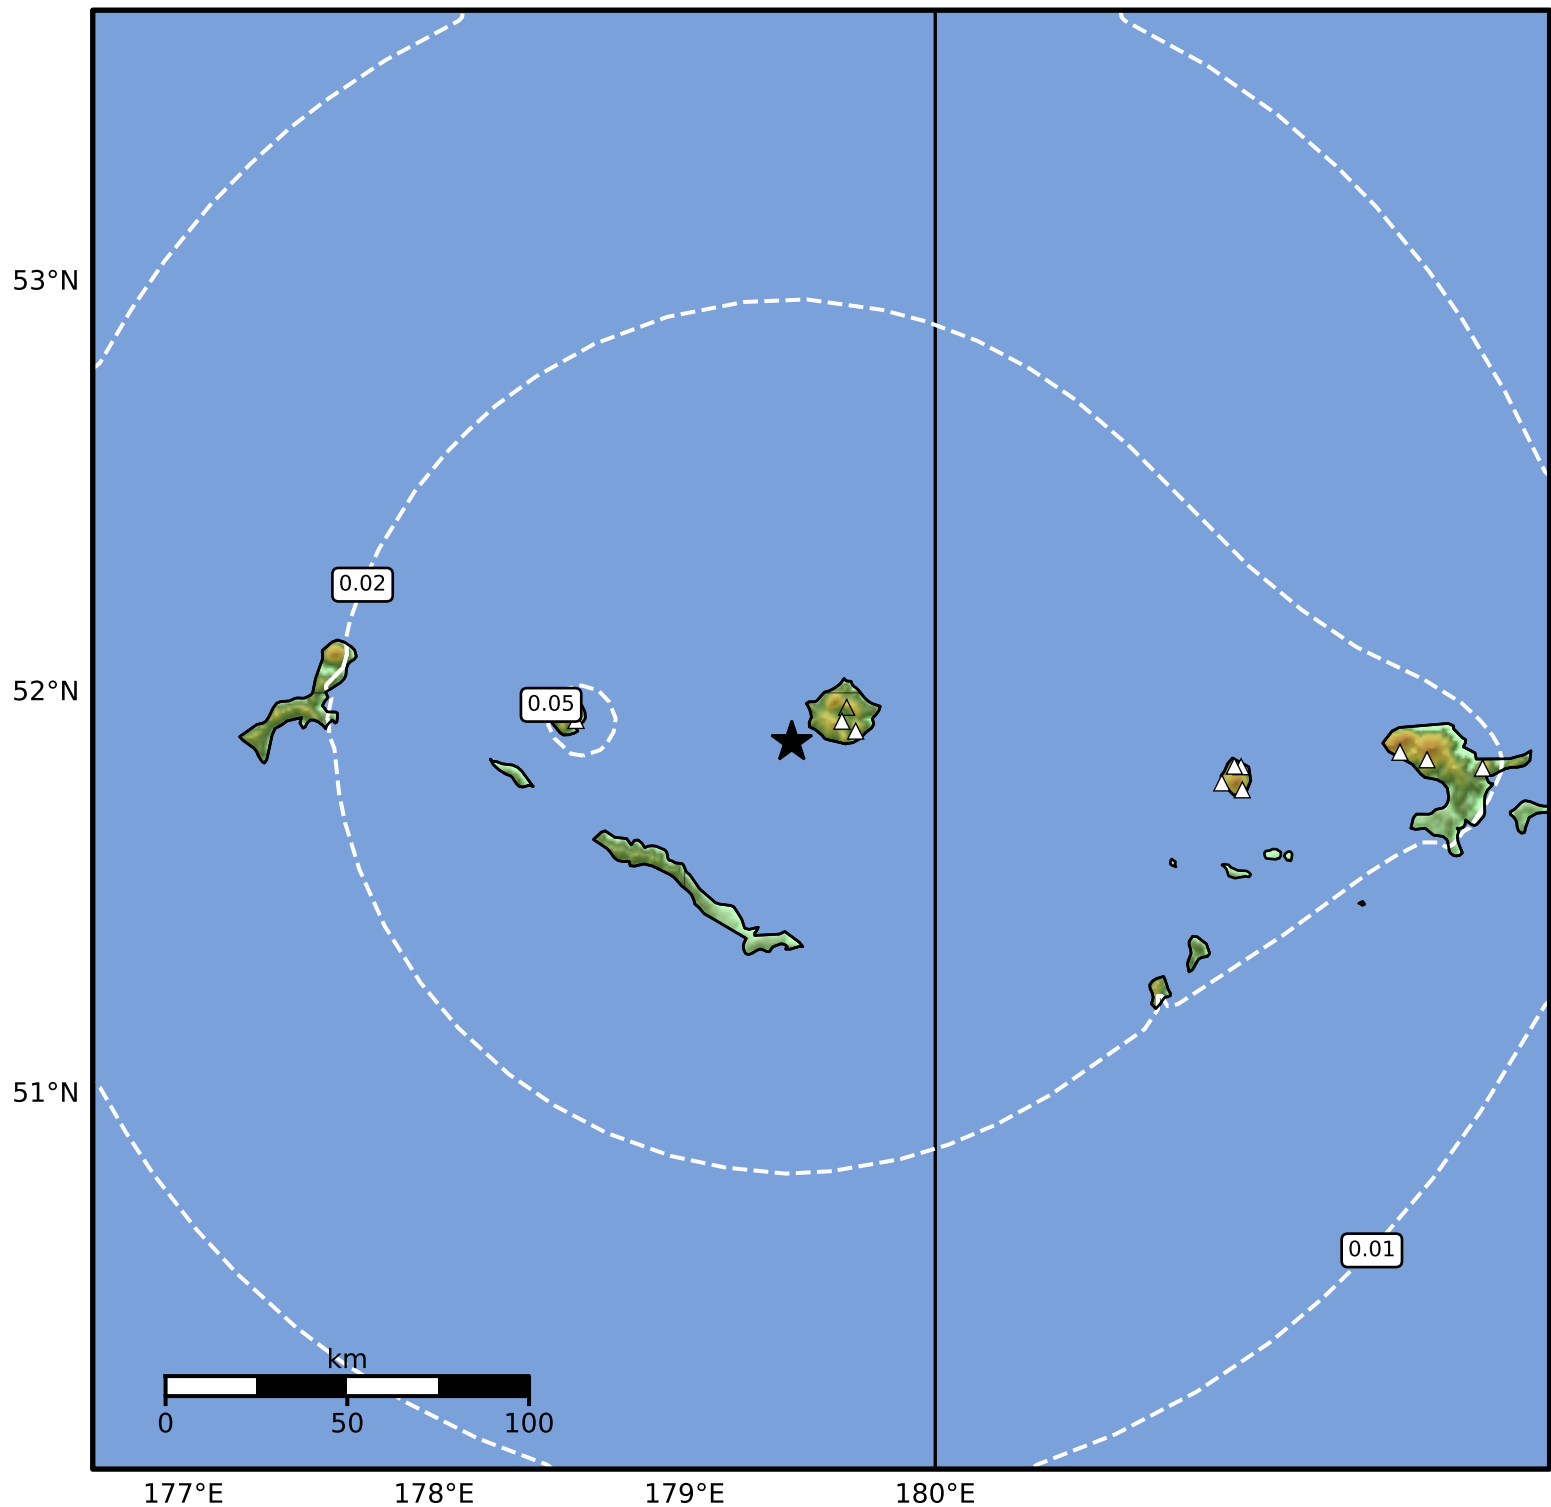

0.3 Second Peak Spectral Acceleration Map Alaska Earthquake Center
 ShakeMap: 273 km (170 miles) W of Adak
 Dec 07, 2025 15:58:38 UTC M3.7 N51.88 E179.43 Depth: 173.9km ID:2025ybir1z

SA(0.3) (%g)	0.1	0.2	0.5	1	2	5	10	20	50	100	200
--------------	-----	-----	-----	---	---	---	----	----	----	-----	-----

Scale based on Worden et al. (2012)

Version 1: Processed 2025-12-22T19:05:15Z

△ Seismic Instrument ○ Reported Intensity

★ Epicenter