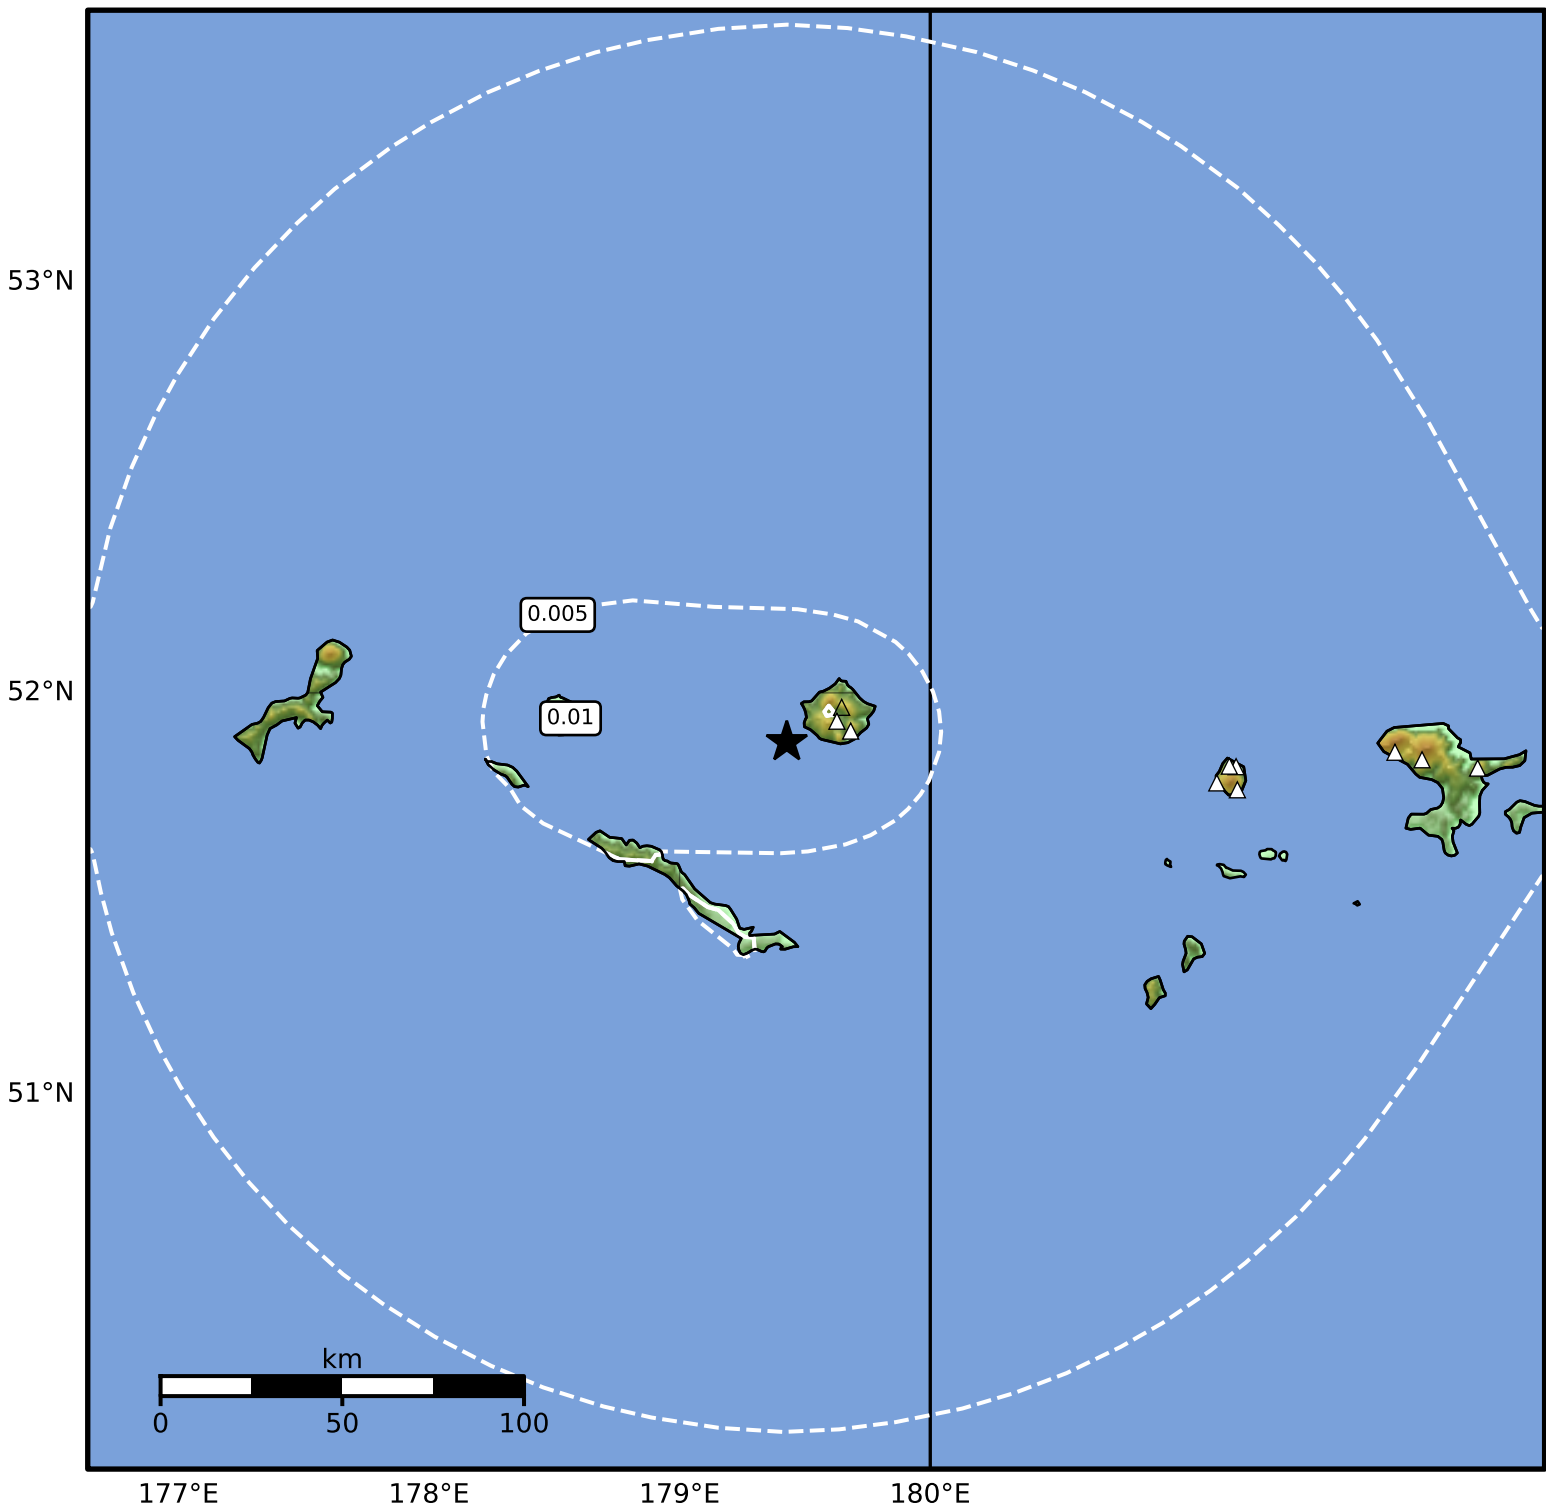

1.0 Second Peak Spectral Acceleration Map Alaska Earthquake Center
ShakeMap: 273 km (170 miles) W of Adak
Dec 07, 2025 15:58:38 UTC M3.7 N51.88 E179.43 Depth: 173.9km ID:2025ybirly

SA(1.0) (%g)	0.1	0.2	0.5	1	2	5	10	20	50	100	200
--------------	-----	-----	-----	---	---	---	----	----	----	-----	-----

Scale based on Worden et al. (2012)

Version 1: Processed 2025-12-22T19:05:15Z

△ Seismic Instrument ○ Reported Intensity

★ Epicenter