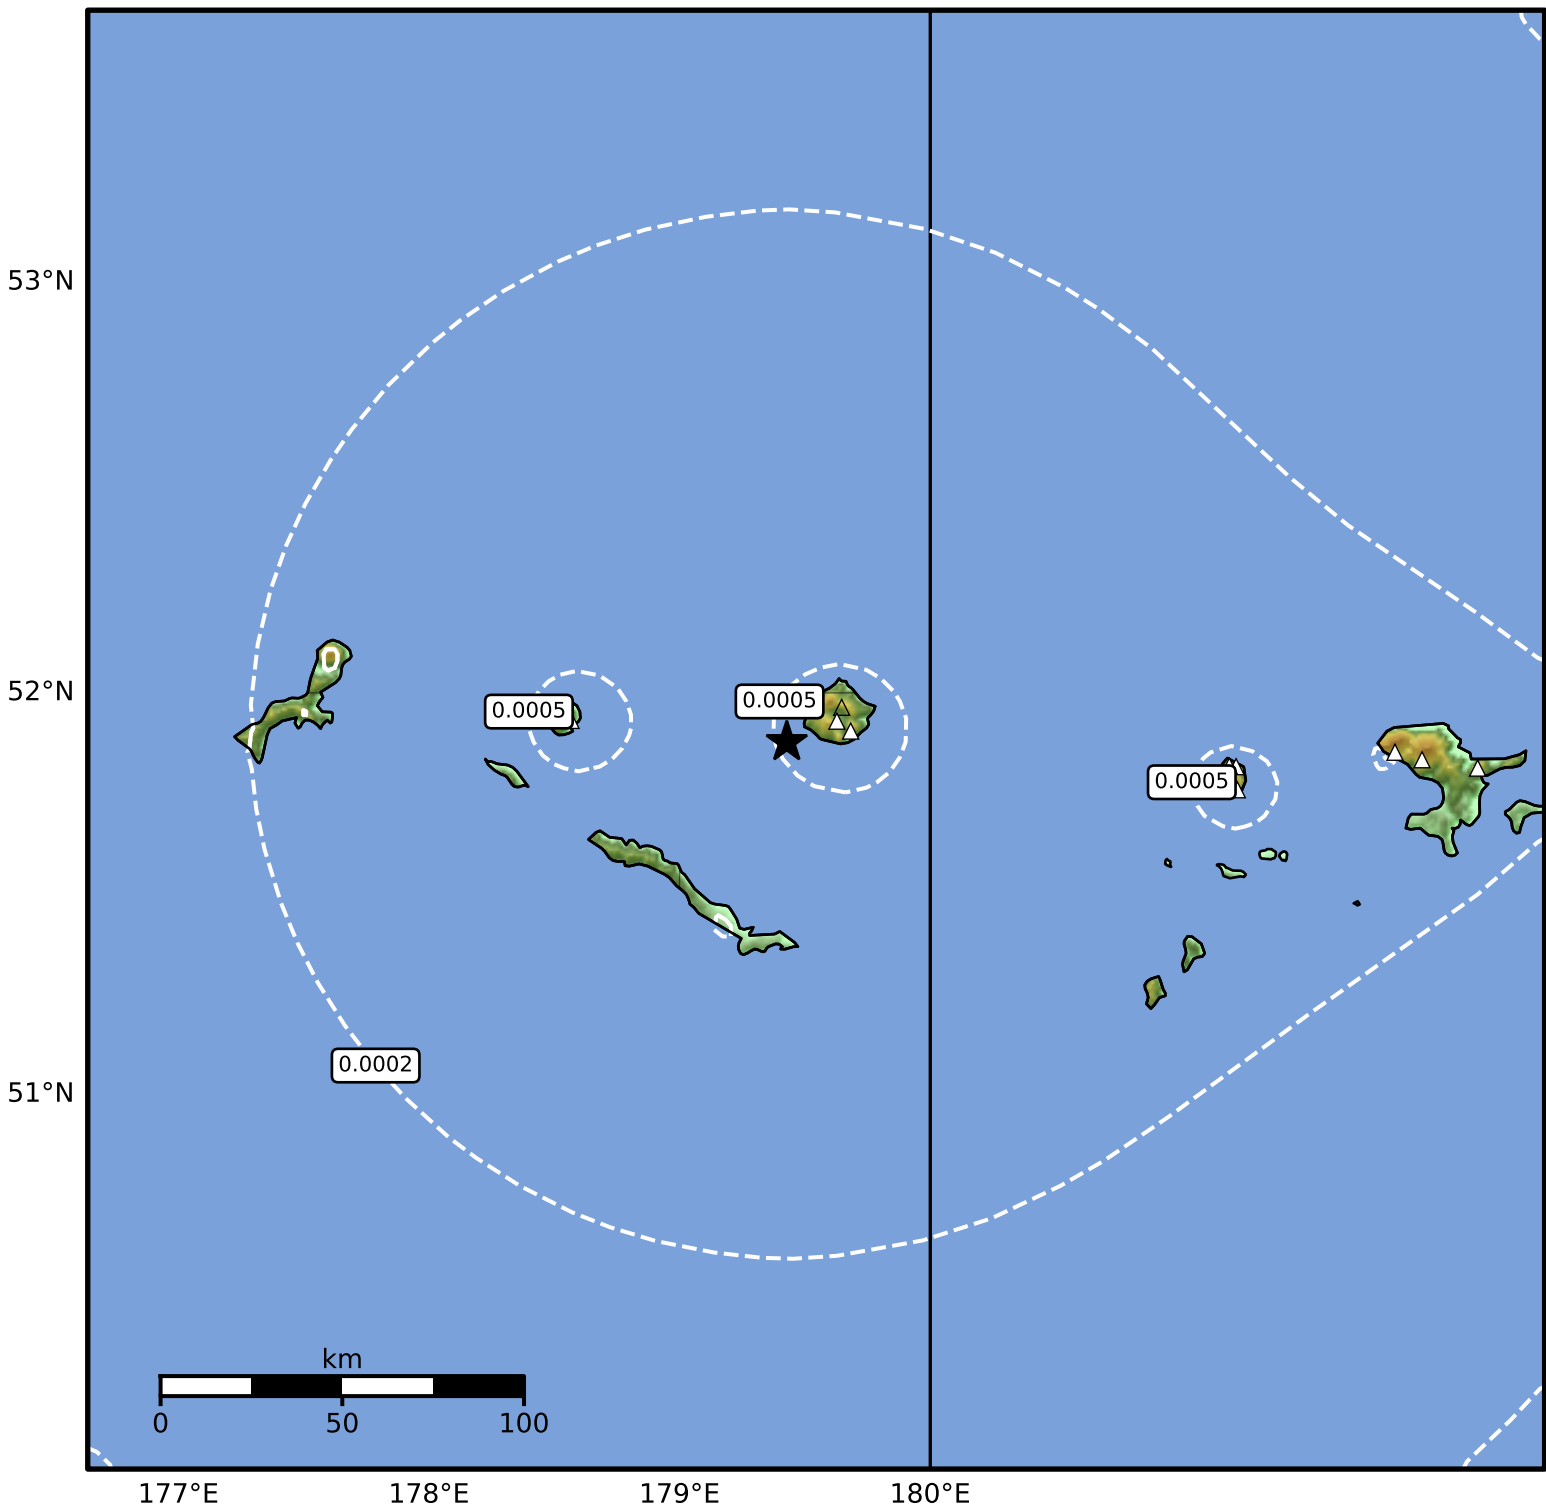

3.0 Second Peak Spectral Acceleration Map Alaska Earthquake Center
ShakeMap: 273 km (170 miles) W of Adak
Dec 07, 2025 15:58:38 UTC M3.7 N51.88 E179.43 Depth: 173.9km ID:2025ybir1z

Scale based on Worden et al. (2012)

Version 1: Processed 2025-12-22T19:05:15Z

△ Seismic Instrument ○ Reported Intensity

★ Epicenter