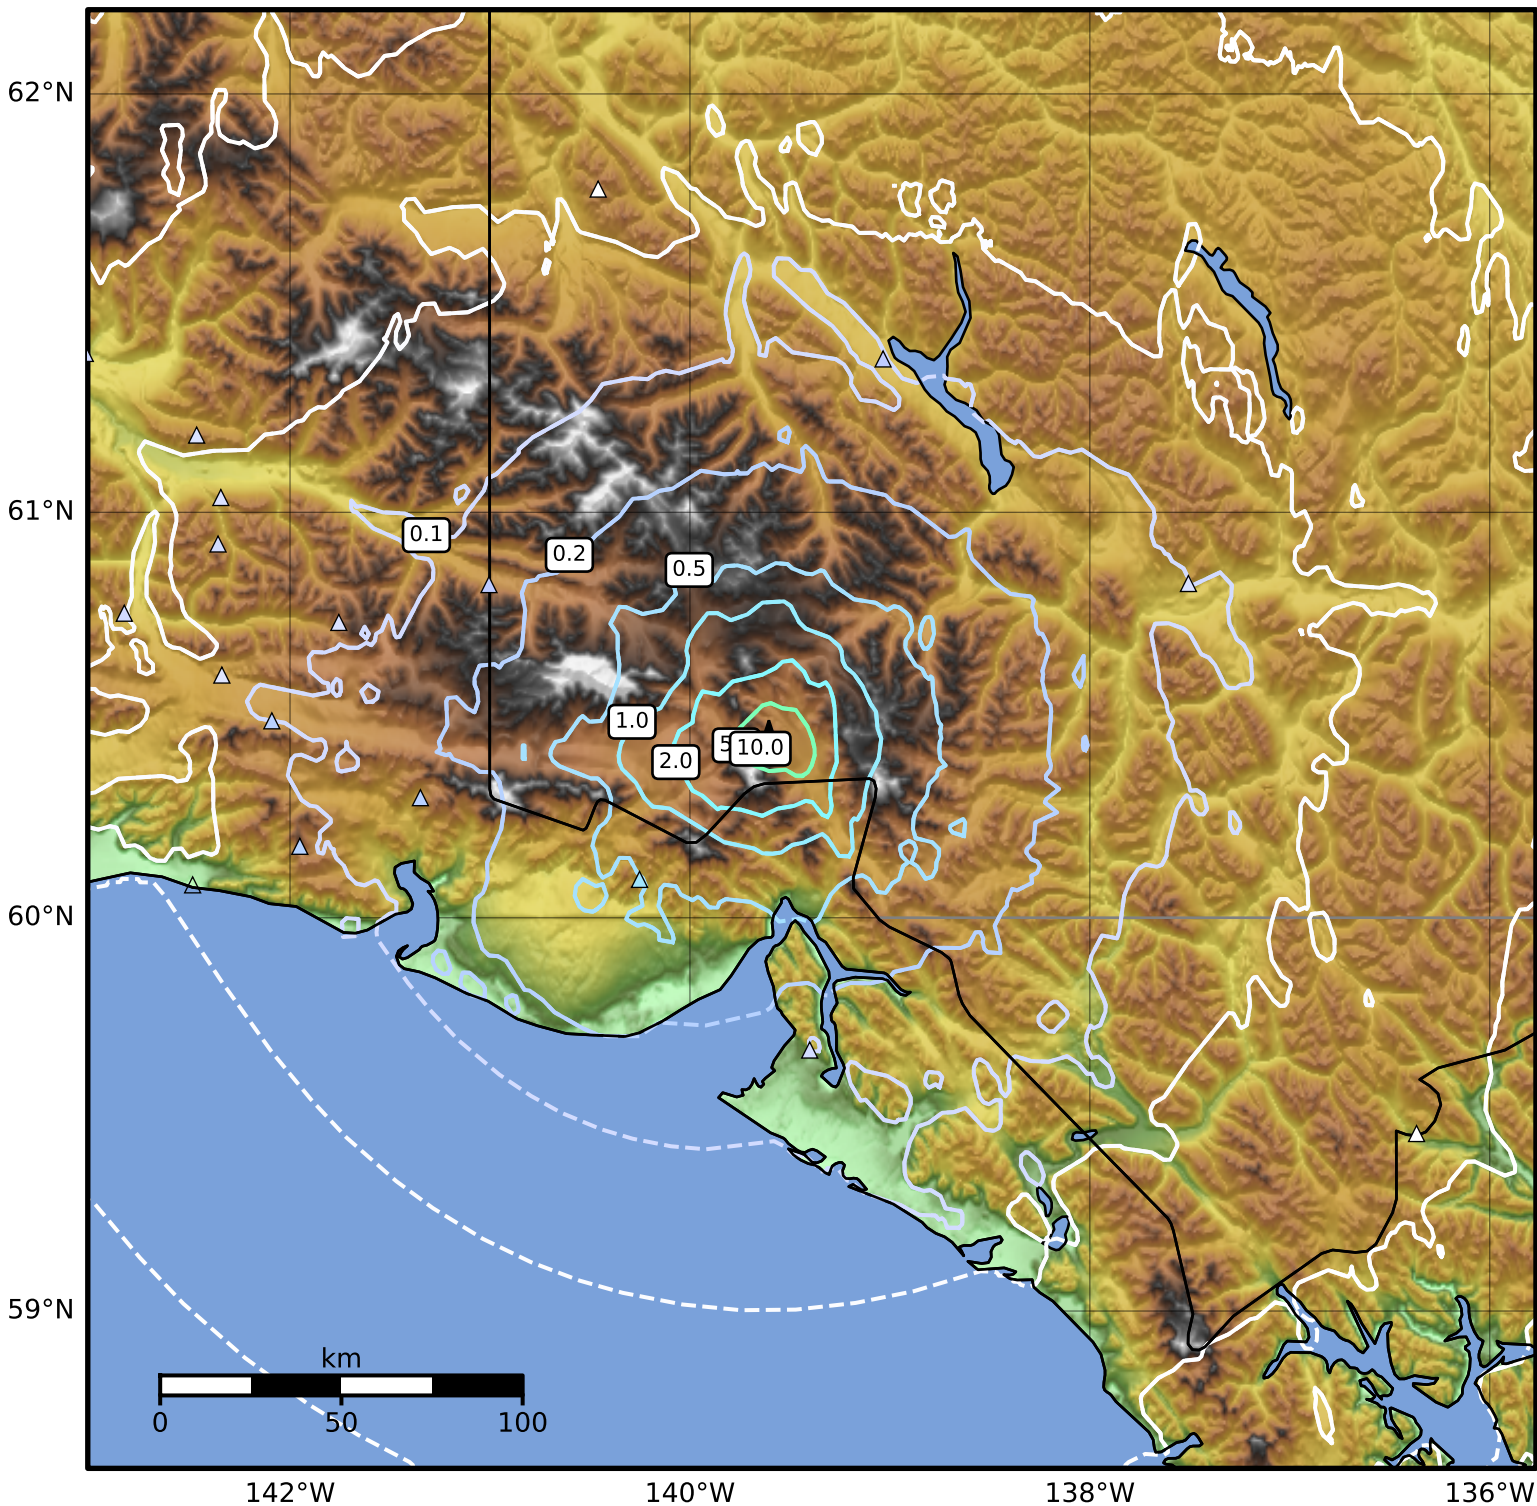

Peak Ground Acceleration Map Alaska Earthquake Center
ShakeMap: 2025ybmvox / 60.438253100586 / -139.60487365722656
Dec 07, 2025 18:04:09 UTC M4.8 N60.44 W139.60 Depth: 5.0km ID:2025ybmvox

PGA (%g)	0.1	0.2	0.5	1	2	5	10	20	50	100	200
----------	-----	-----	-----	---	---	---	----	----	----	-----	-----

Scale based on Worden et al. (2012)

△ Seismic Instrument ○ Reported Intensity

★ Epicenter

Version 1: Processed 2025-12-10T00:15:23Z