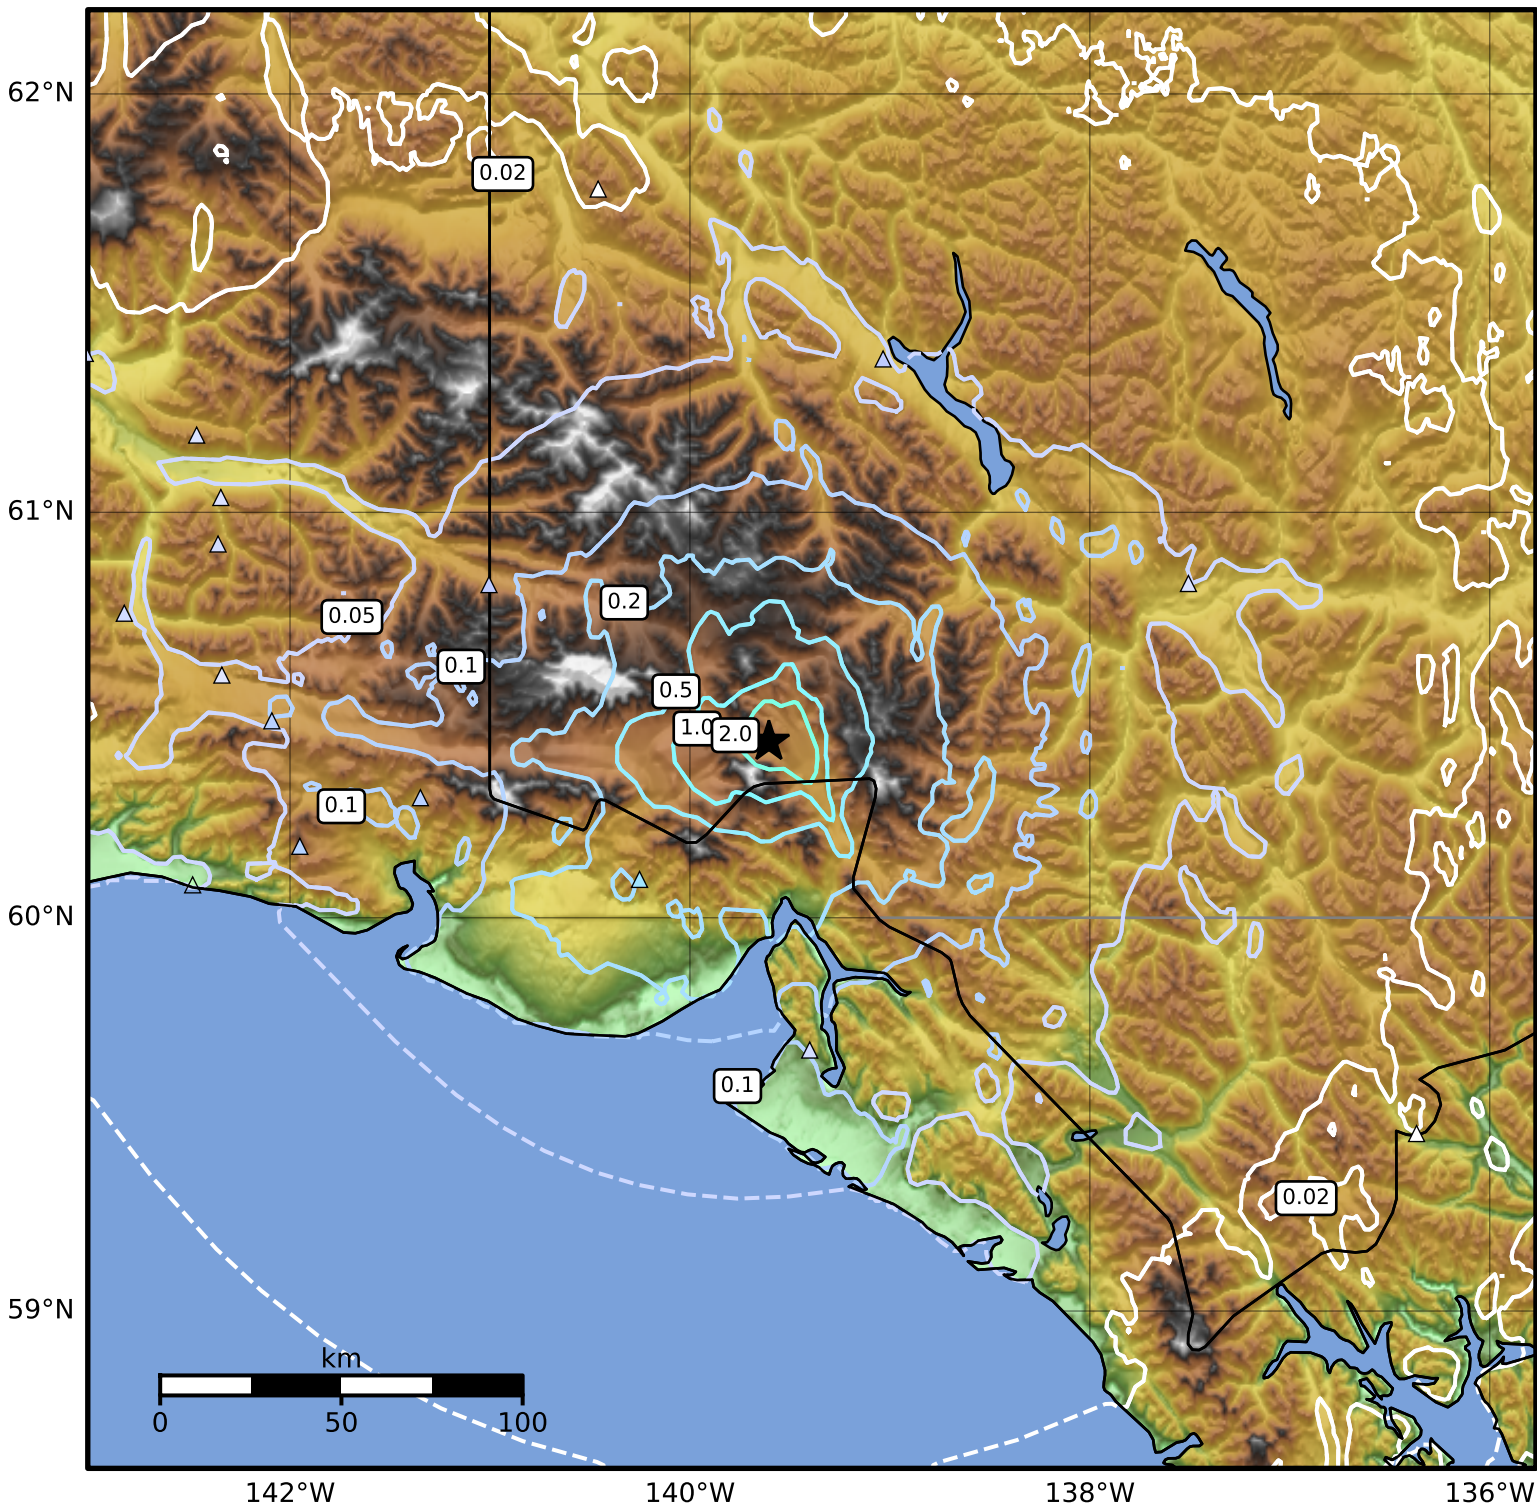

Peak Ground Velocity Map Alaska Earthquake Center
ShakeMap: 2025ybmv0x / 60.438253100586 / -139.60487365722656
Dec 07, 2025 18:04:09 UTC M4.8 N60.44 W139.60 Depth: 5.0km ID:2025ybmv0x

PGV (cm/s)	0.1	0.2	0.5	1	2	5	10	20	50	100	200
------------	-----	-----	-----	---	---	---	----	----	----	-----	-----

Scale based on Worden et al. (2012)

△ Seismic Instrument ○ Reported Intensity

★ Epicenter

Version 1: Processed 2025-12-10T00:15:23Z