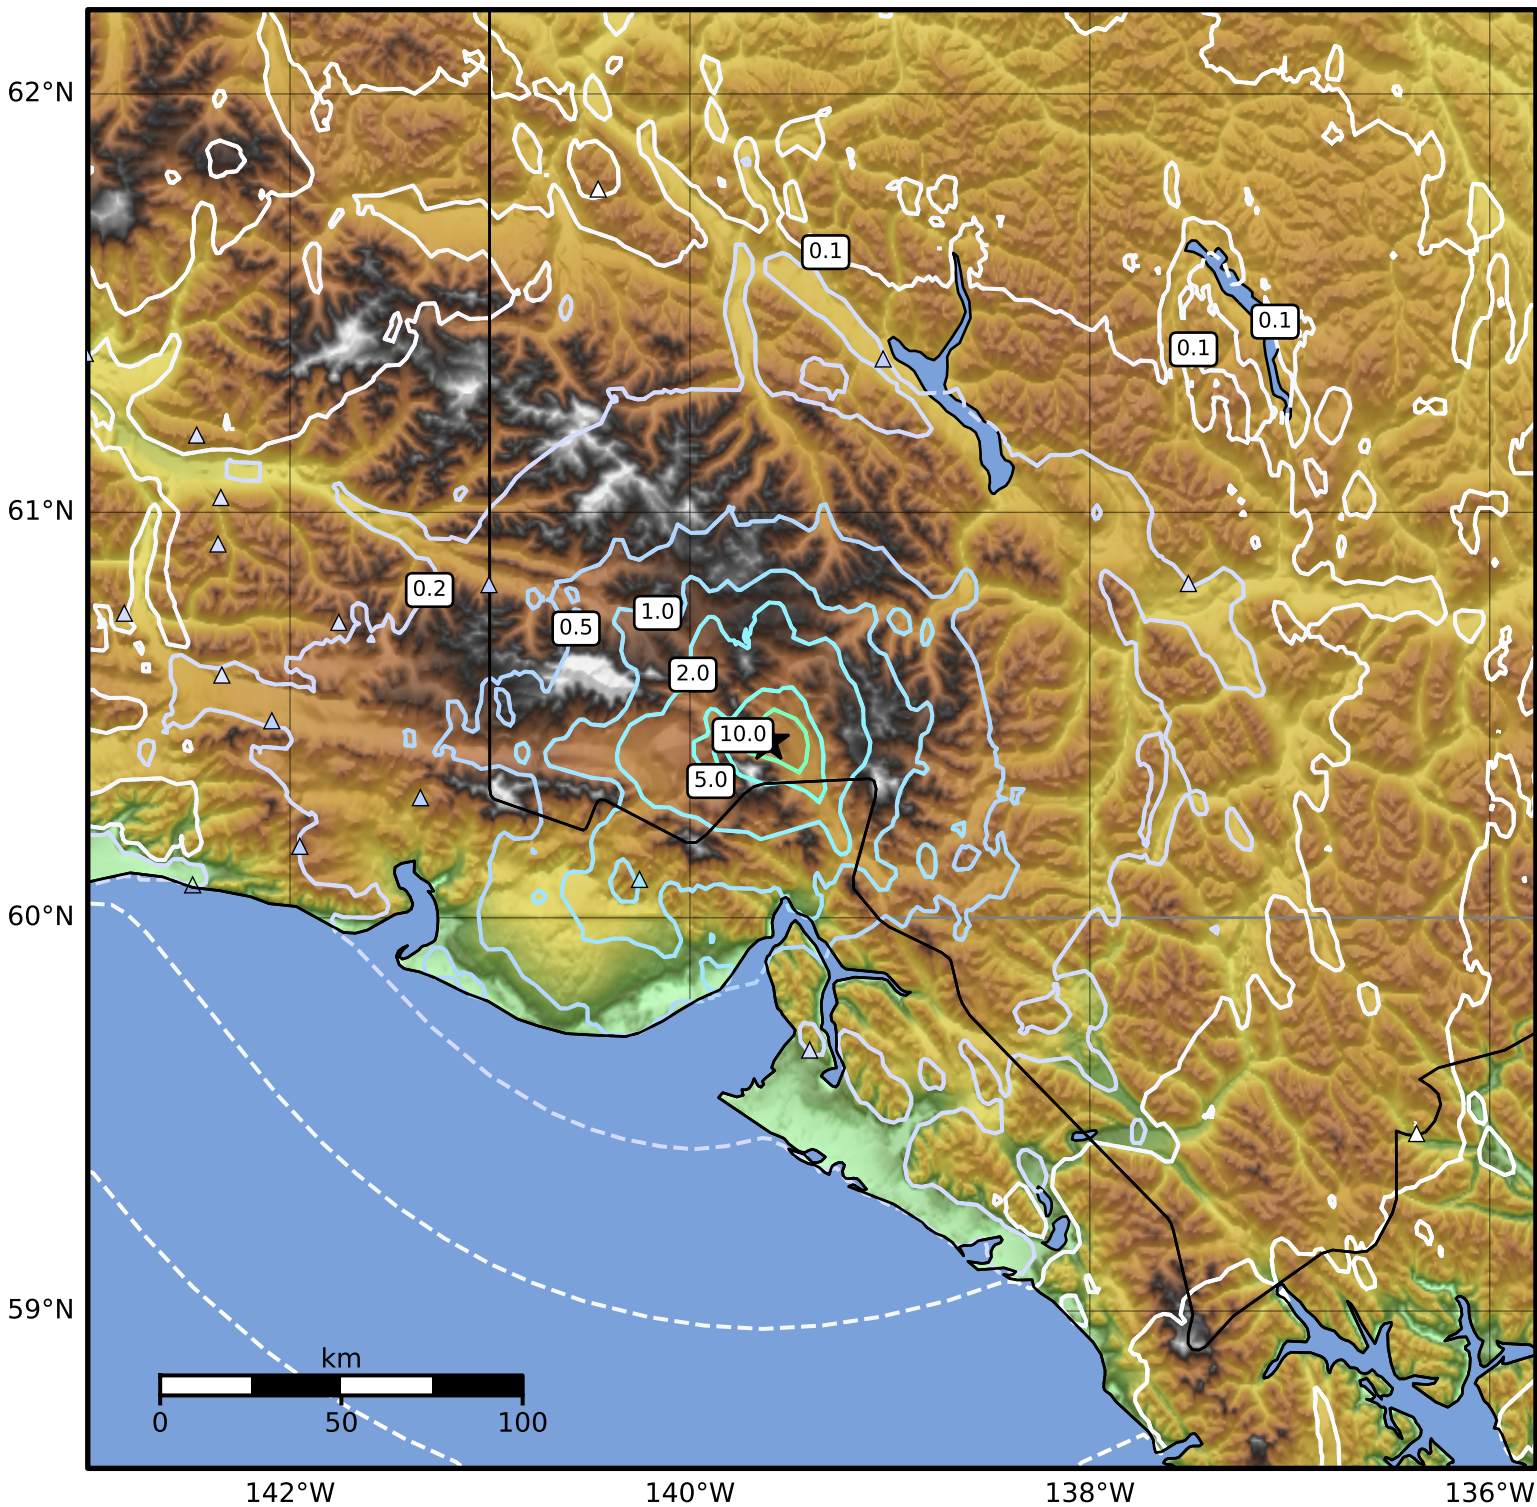

0.3 Second Peak Spectral Acceleration Map Alaska Earthquake Center  
ShakeMap: 2025ybmvox / 60.4382553100586 / -139.60487365722656  
Dec 07, 2025 18:04:09 UTC M4.8 N60.44 W139.60 Depth: 5.0km ID:2025ybmvox

SA(0.3) (%g)	0.1	0.2	0.5	1	2	5	10	20	50	100	200
--------------	-----	-----	-----	---	---	---	----	----	----	-----	-----

Scale based on Worden et al. (2012)

△ Seismic Instrument ○ Reported Intensity

★ Epicenter