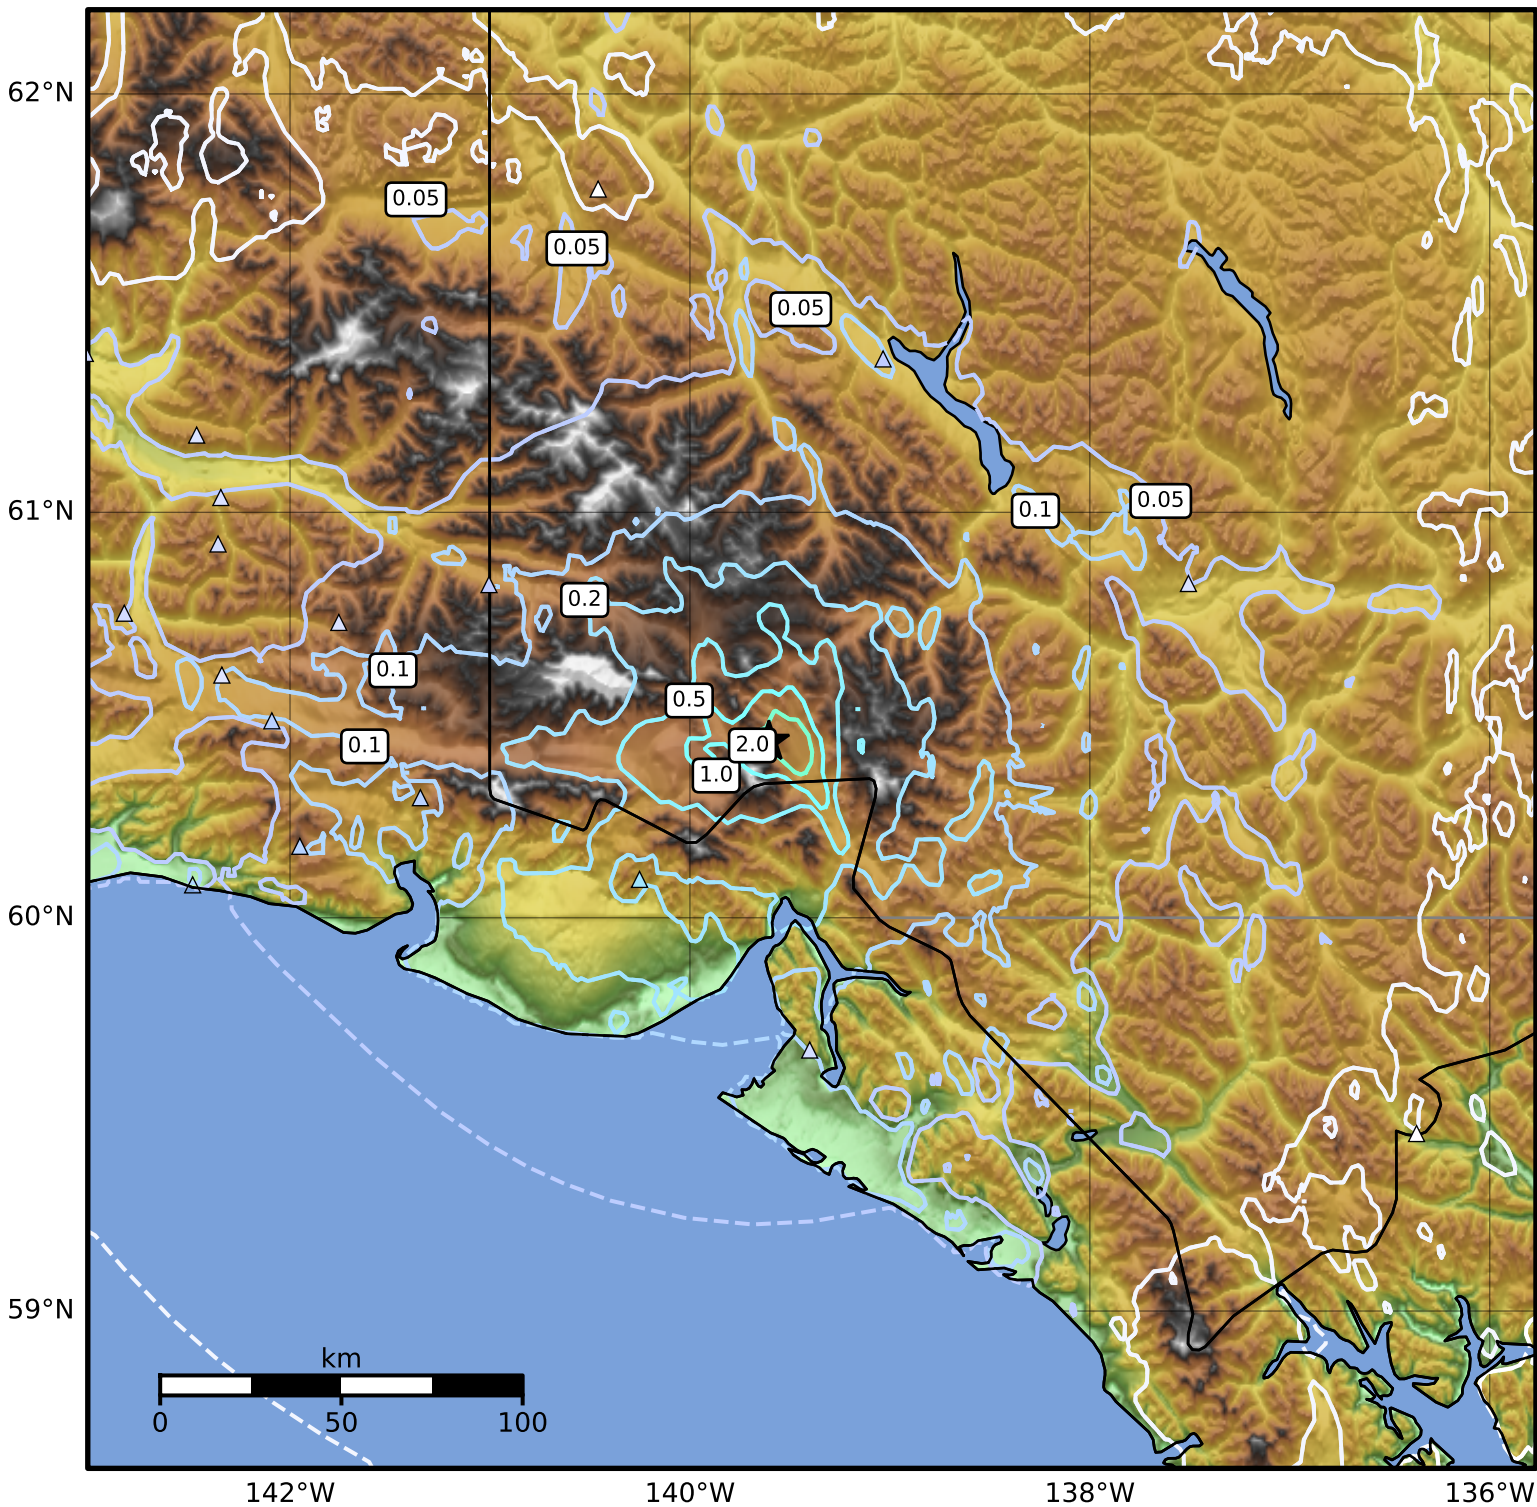

1.0 Second Peak Spectral Acceleration Map Alaska Earthquake Center  
 ShakeMap: 2025ybmvox / 60.438253100586 / -139.60487365722656  
 Dec 07, 2025 18:04:09 UTC M4.8 N60.44 W139.60 Depth: 5.0km ID:2025ybmvox

SA(1.0) (%g)	0.1	0.2	0.5	1	2	5	10	20	50	100	200
--------------	-----	-----	-----	---	---	---	----	----	----	-----	-----

Scale based on Worden et al. (2012)

Version 1: Processed 2025-12-10T00:15:23Z

△ Seismic Instrument ○ Reported Intensity

★ Epicenter