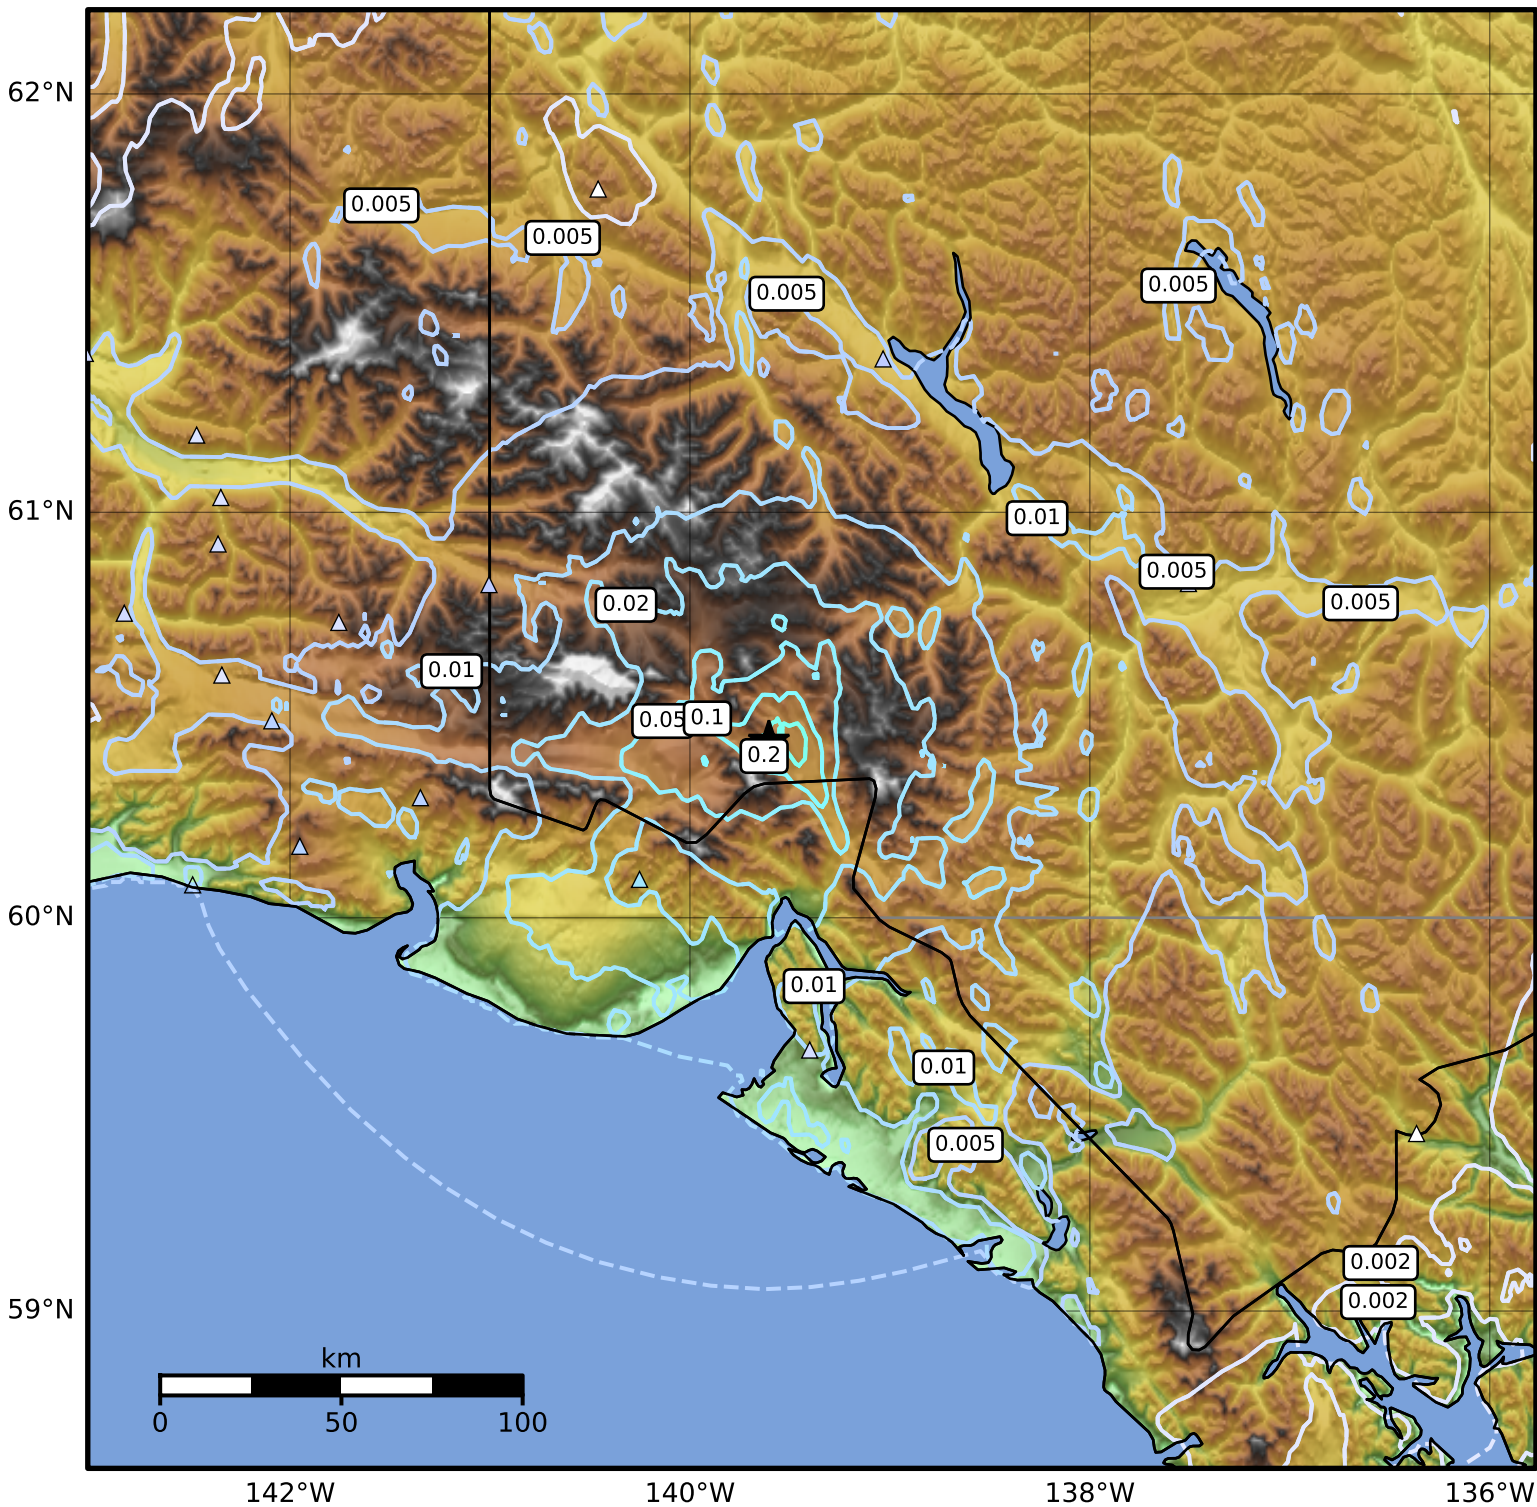

3.0 Second Peak Spectral Acceleration Map Alaska Earthquake Center  
ShakeMap: 2025ybmvox / 60.438253100586 / -139.60487365722656  
Dec 07, 2025 18:04:09 UTC M4.8 N60.44 W139.60 Depth: 5.0km ID:2025ybmvox

Scale based on Worden et al. (2012)

Version 1: Processed 2025-12-10T00:15:23Z

△ Seismic Instrument ○ Reported Intensity

★ Epicenter