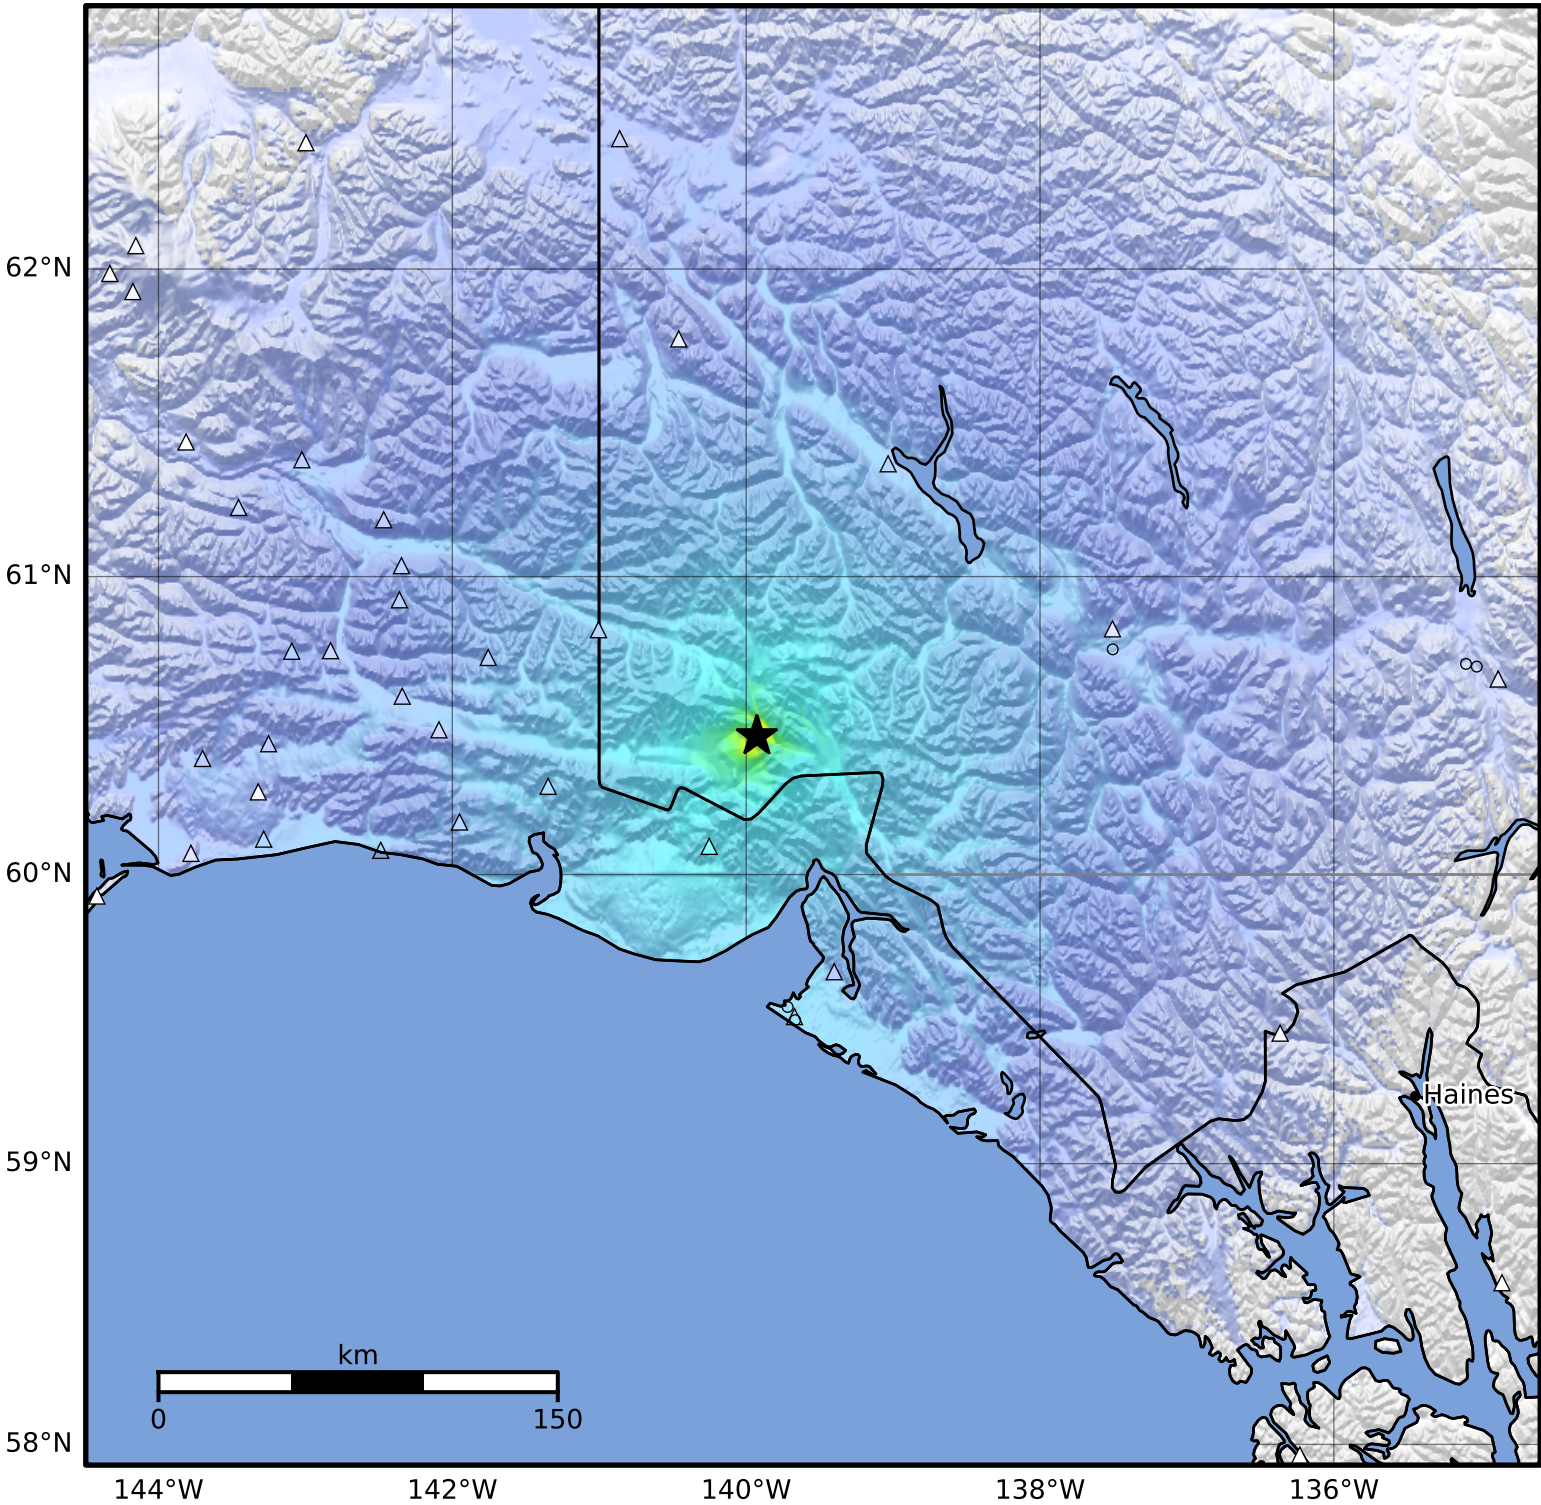

Macroseismic Intensity Map Alaska Earthquake Center
 ShakeMap: 103 km (64 miles) N of Yakutat
 Dec 07, 2025 23:50:37 UTC M5.1 N60.47 W139.93 Depth: 4.5km ID:2025bybiat

SHAKING	Not felt	Weak	Light	Moderate	Strong	Very strong	Severe	Violent	Extreme
DAMAGE	None	None	None	Very light	Light	Moderate	Moderate/heavy	Heavy	Very heavy
PGA(%g)	<0.0464	0.297	2.76	6.2	11.5	21.5	40.1	74.7	>139
PGV(cm/s)	<0.0215	0.135	1.41	4.65	9.64	20	41.4	85.8	>178
INTENSITY	I	II-III	IV	V	VI	VII	VIII	IX	X+

Scale based on Worden et al. (2012)

Version 1: Processed 2026-02-04T23:58:50Z

△ Seismic Instrument ○ Reported Intensity

★ Epicenter