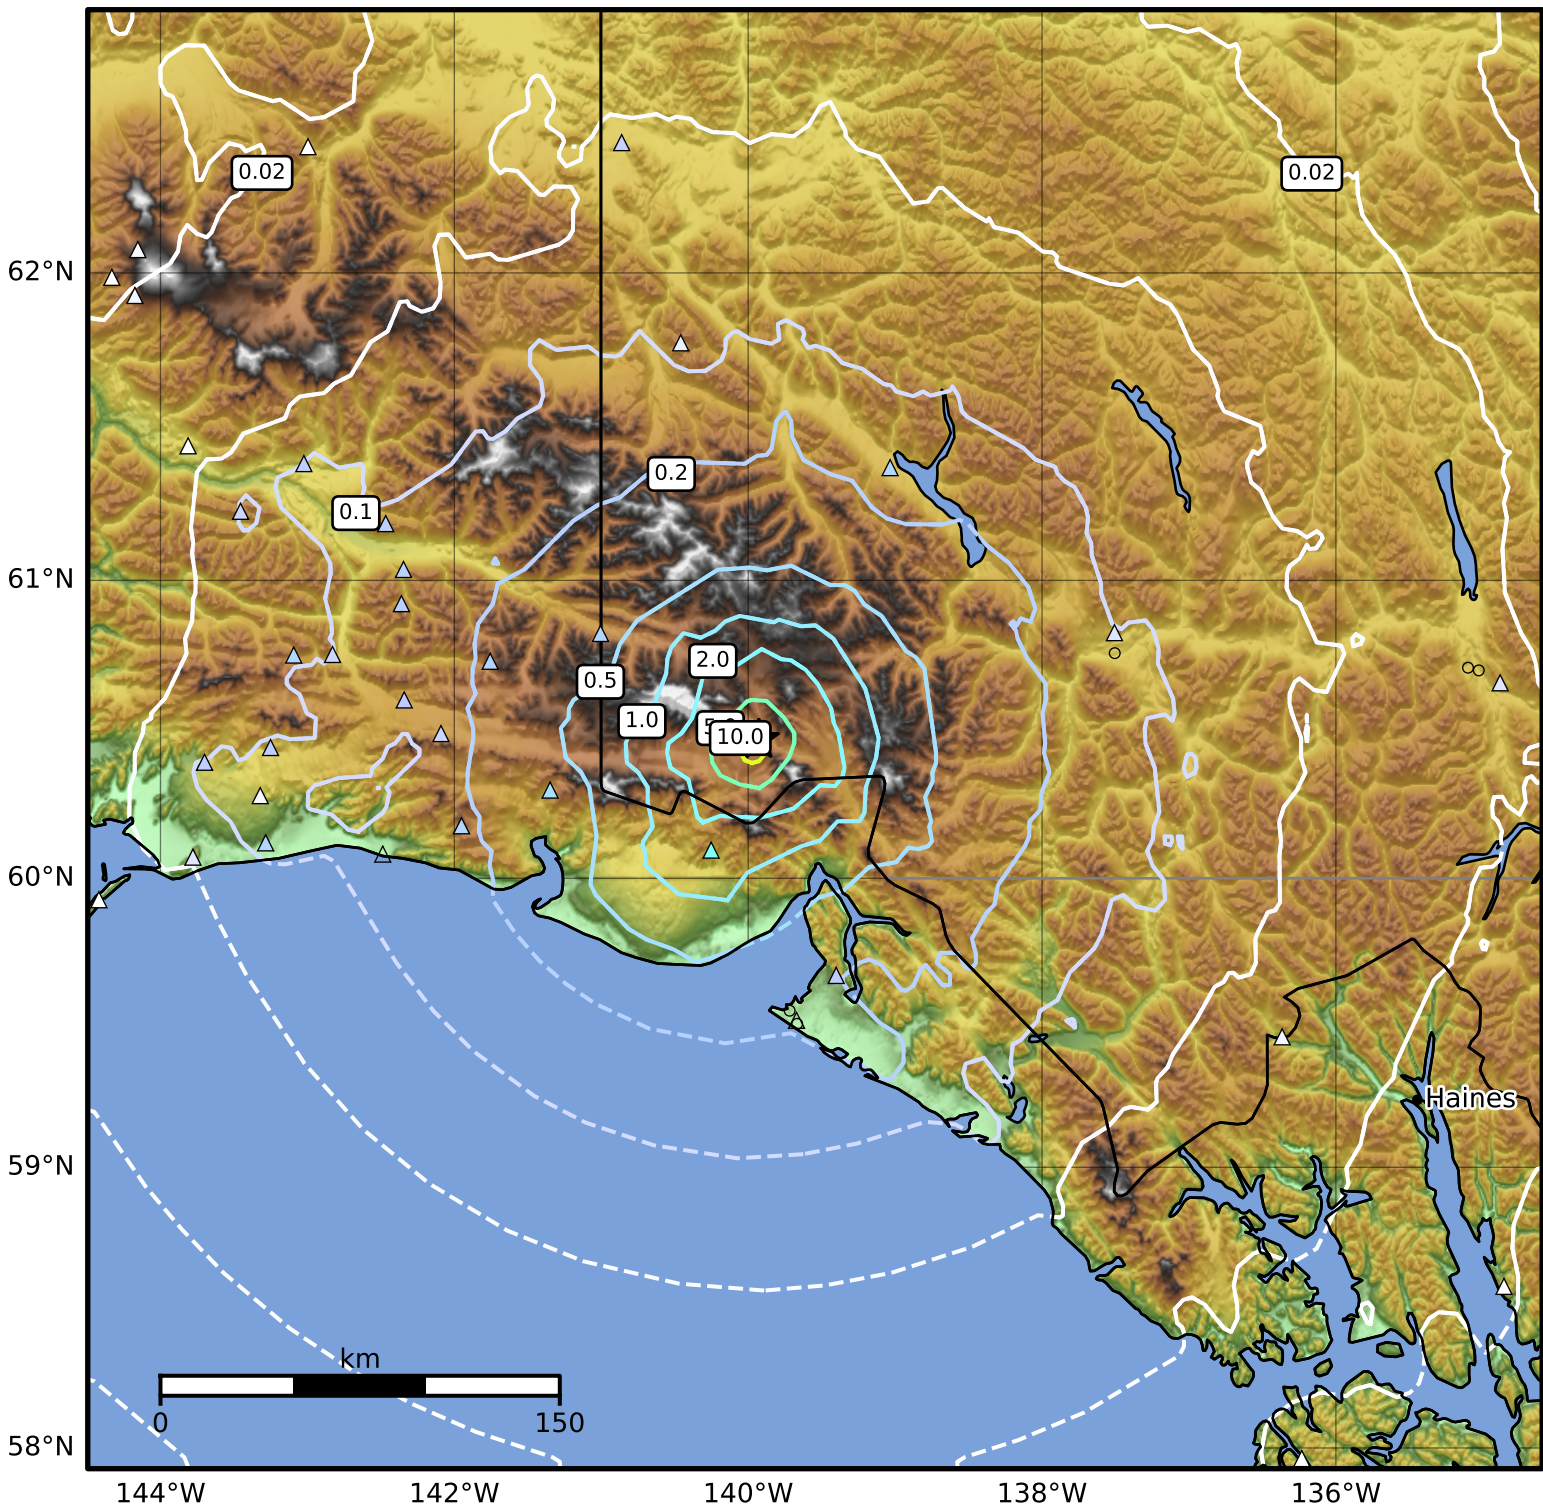

Peak Ground Acceleration Map Alaska Earthquake Center  
ShakeMap: 103 km (64 miles) N of Yakutat  
Dec 07, 2025 23:50:37 UTC M5.1 N60.47 W139.93 Depth: 4.5km ID:2025byiat

PGA (%g)	0.1	0.2	0.5	1	2	5	10	20	50	100	200
----------	-----	-----	-----	---	---	---	----	----	----	-----	-----

Scale based on Worden et al. (2012)

△ Seismic Instrument ○ Reported Intensity

★ Epicenter

Version 1: Processed 2026-02-04T23:58:50Z