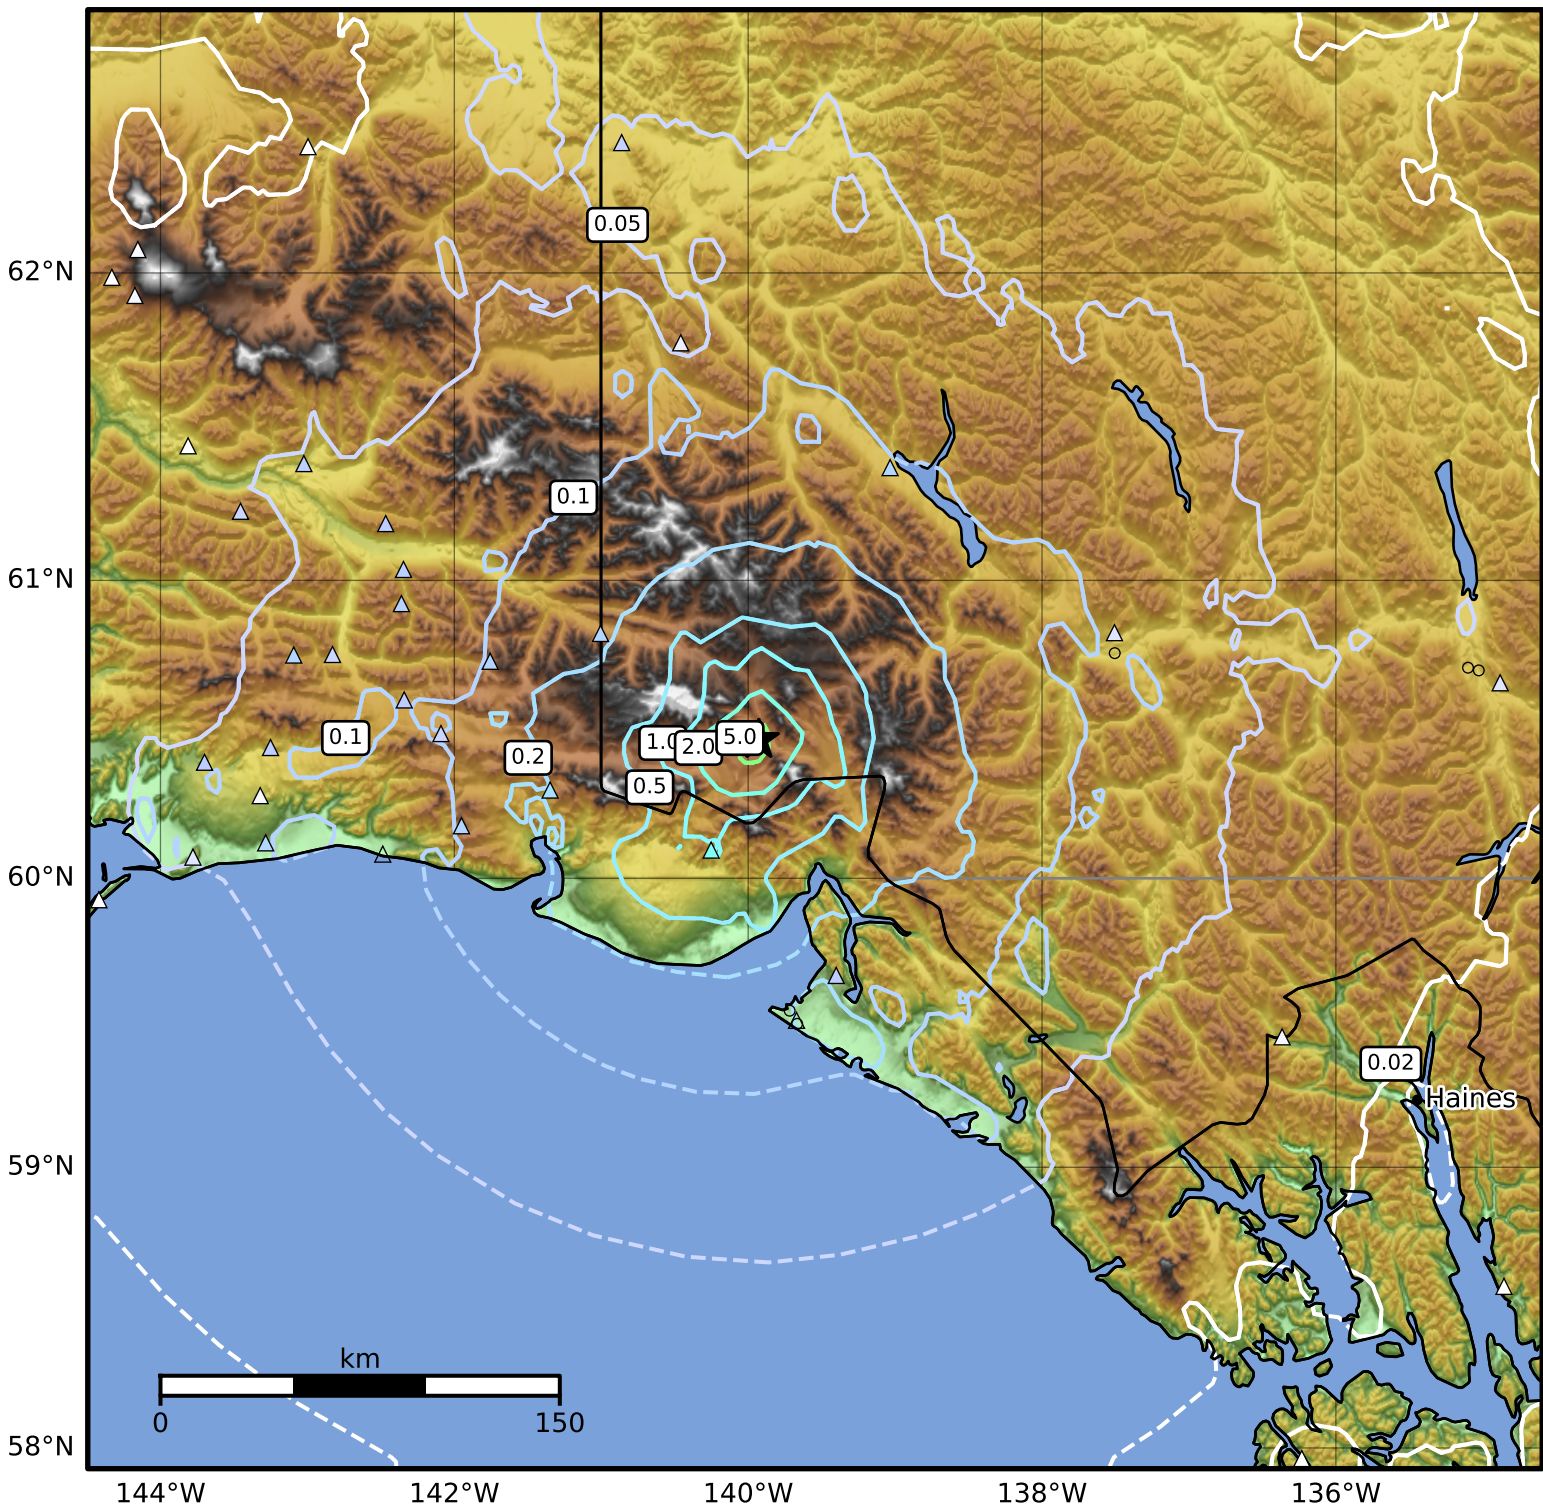

Peak Ground Velocity Map Alaska Earthquake Center
ShakeMap: 103 km (64 miles) N of Yakutat
Dec 07, 2025 23:50:37 UTC M5.1 N60.47 W139.93 Depth: 4.5km ID:2025byiat

PGV (cm/s)	0.1	0.2	0.5	1	2	5	10	20	50	100	200
------------	-----	-----	-----	---	---	---	----	----	----	-----	-----

Scale based on Worden et al. (2012)

△ Seismic Instrument ○ Reported Intensity

★ Epicenter

Version 1: Processed 2026-02-04T23:58:50Z