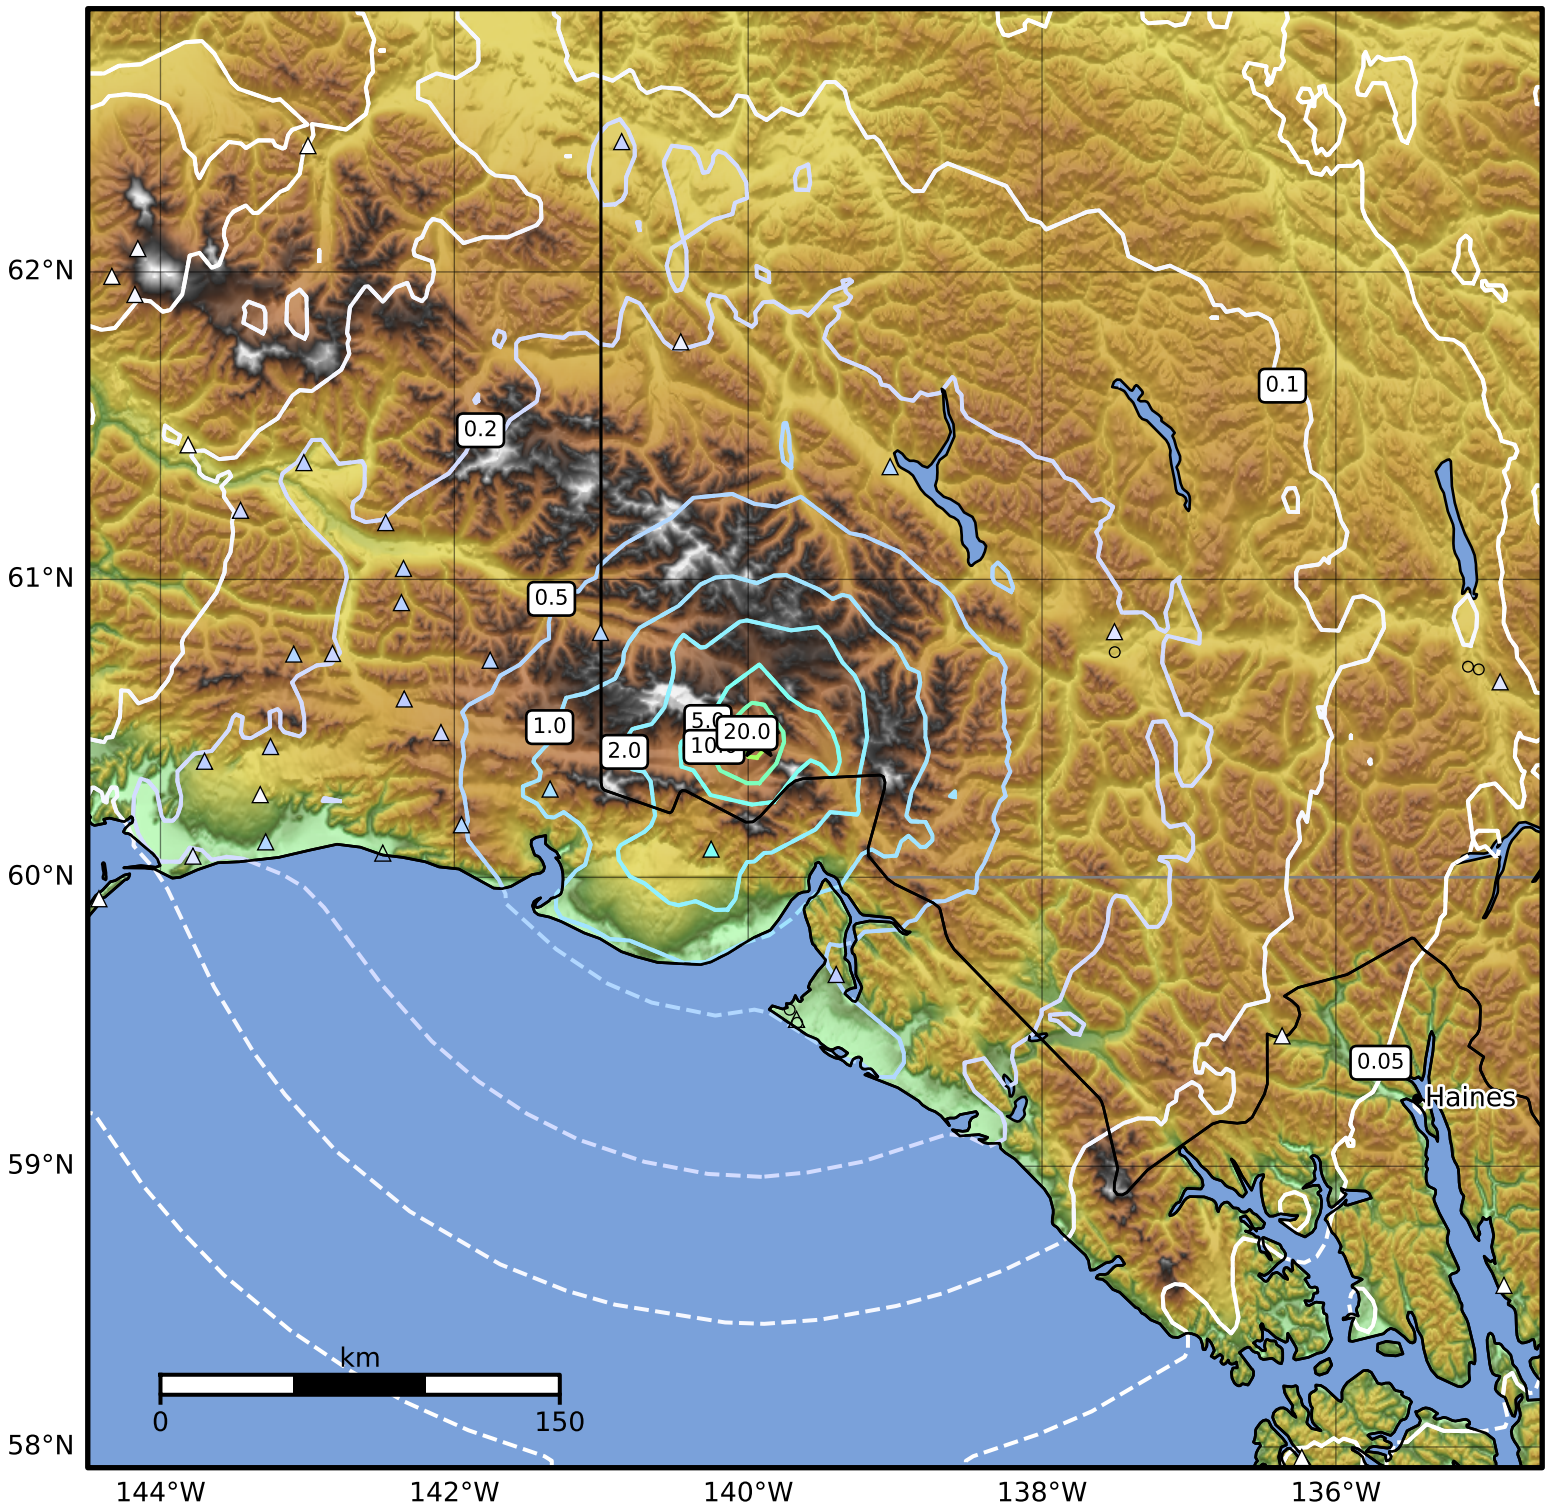

0.3 Second Peak Spectral Acceleration Map Alaska Earthquake Center
 ShakeMap: 103 km (64 miles) N of Yakutat
 Dec 07, 2025 23:50:37 UTC M5.1 N60.47 W139.93 Depth: 4.5km ID:2025byiat

SA(0.3) (%g)	0.1	0.2	0.5	1	2	5	10	20	50	100	200
--------------	-----	-----	-----	---	---	---	----	----	----	-----	-----

Scale based on Worden et al. (2012)

△ Seismic Instrument ○ Reported Intensity

★ Epicenter

Version 1: Processed 2026-02-04T23:58:50Z