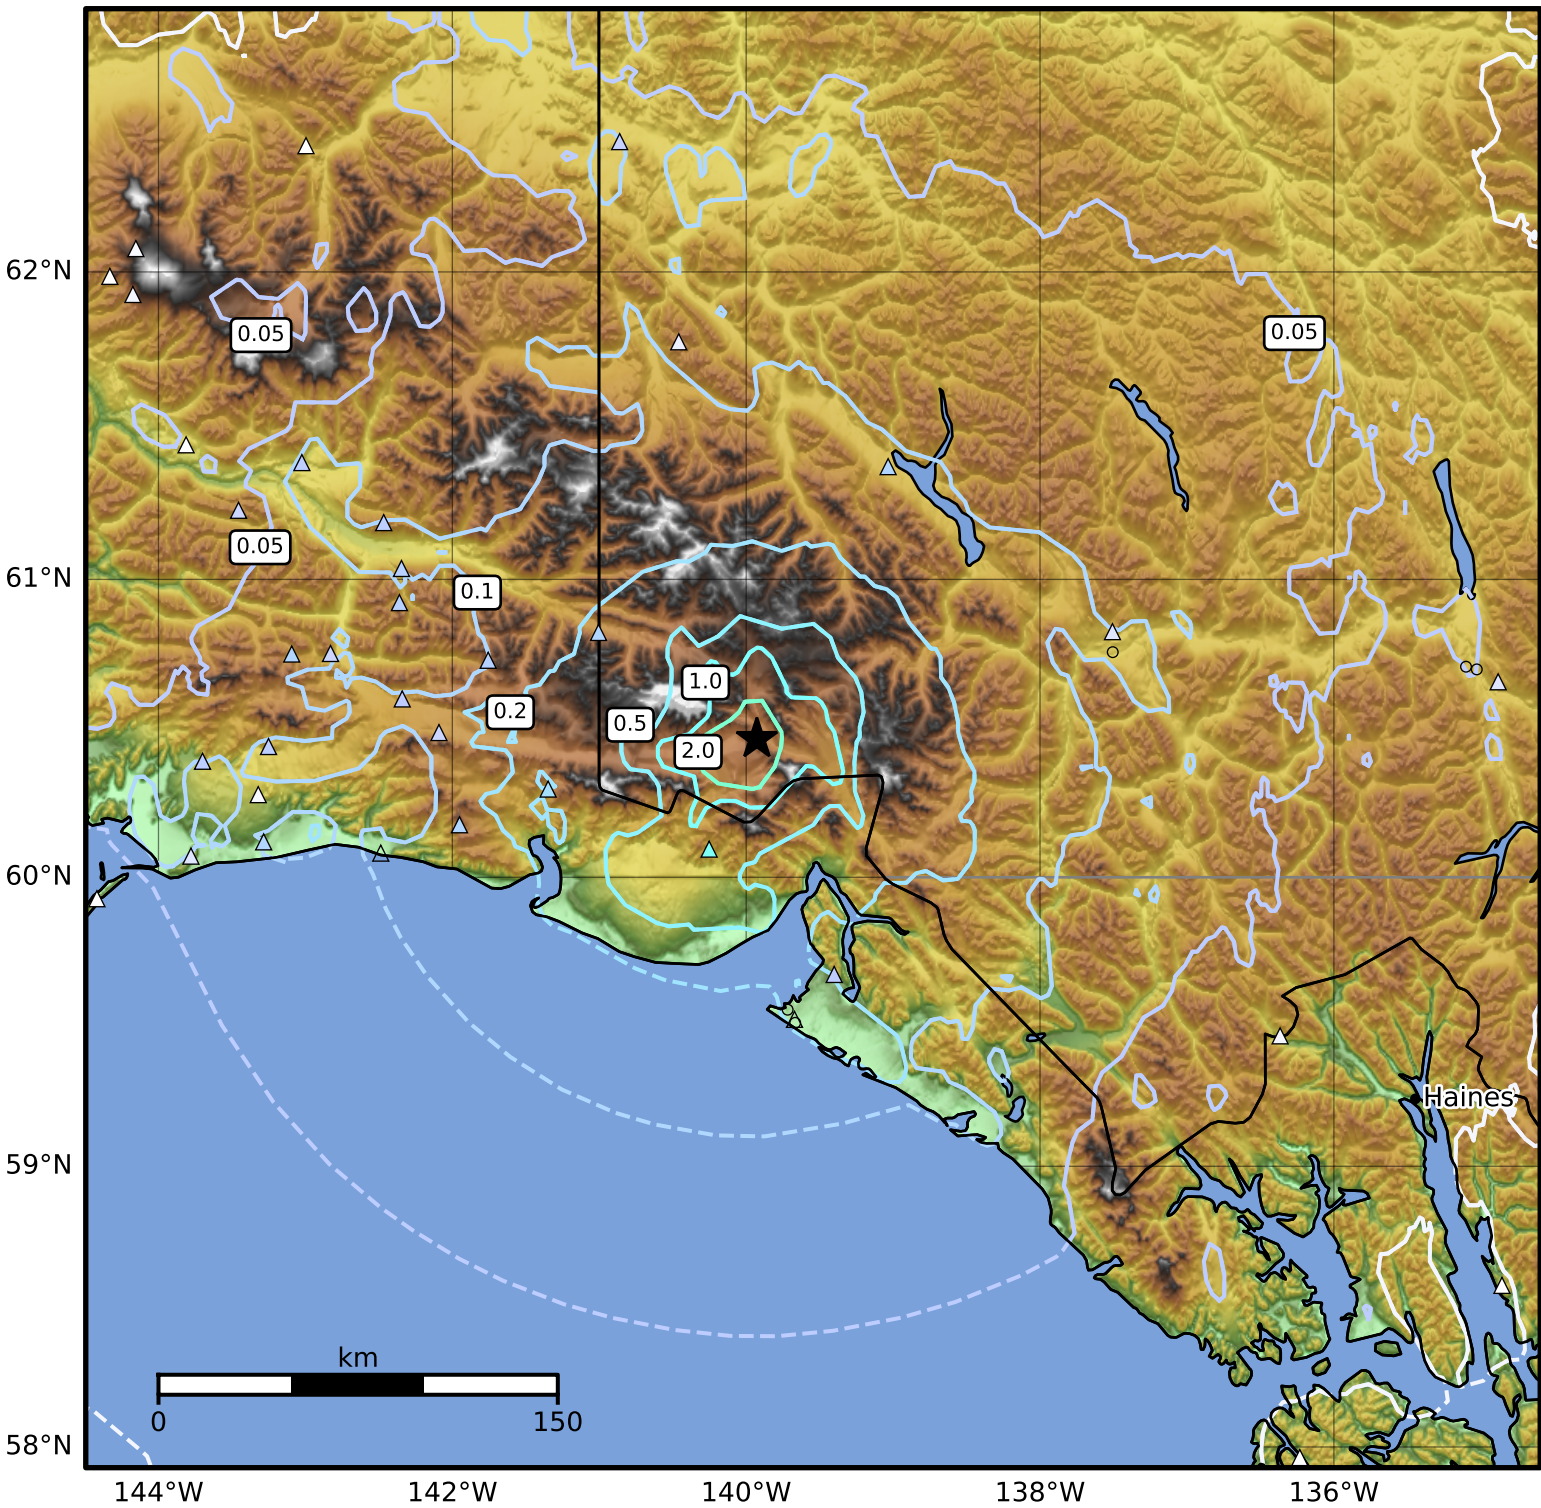

1.0 Second Peak Spectral Acceleration Map Alaska Earthquake Center  
 ShakeMap: 103 km (64 miles) N of Yakutat  
 Dec 07, 2025 23:50:37 UTC M5.1 N60.47 W139.93 Depth: 4.5km ID:2025byiat

SA(1.0) (%g)	0.1	0.2	0.5	1	2	5	10	20	50	100	200
--------------	-----	-----	-----	---	---	---	----	----	----	-----	-----

Scale based on Worden et al. (2012)

Version 1: Processed 2026-02-04T23:58:50Z

△ Seismic Instrument    ○ Reported Intensity

★ Epicenter