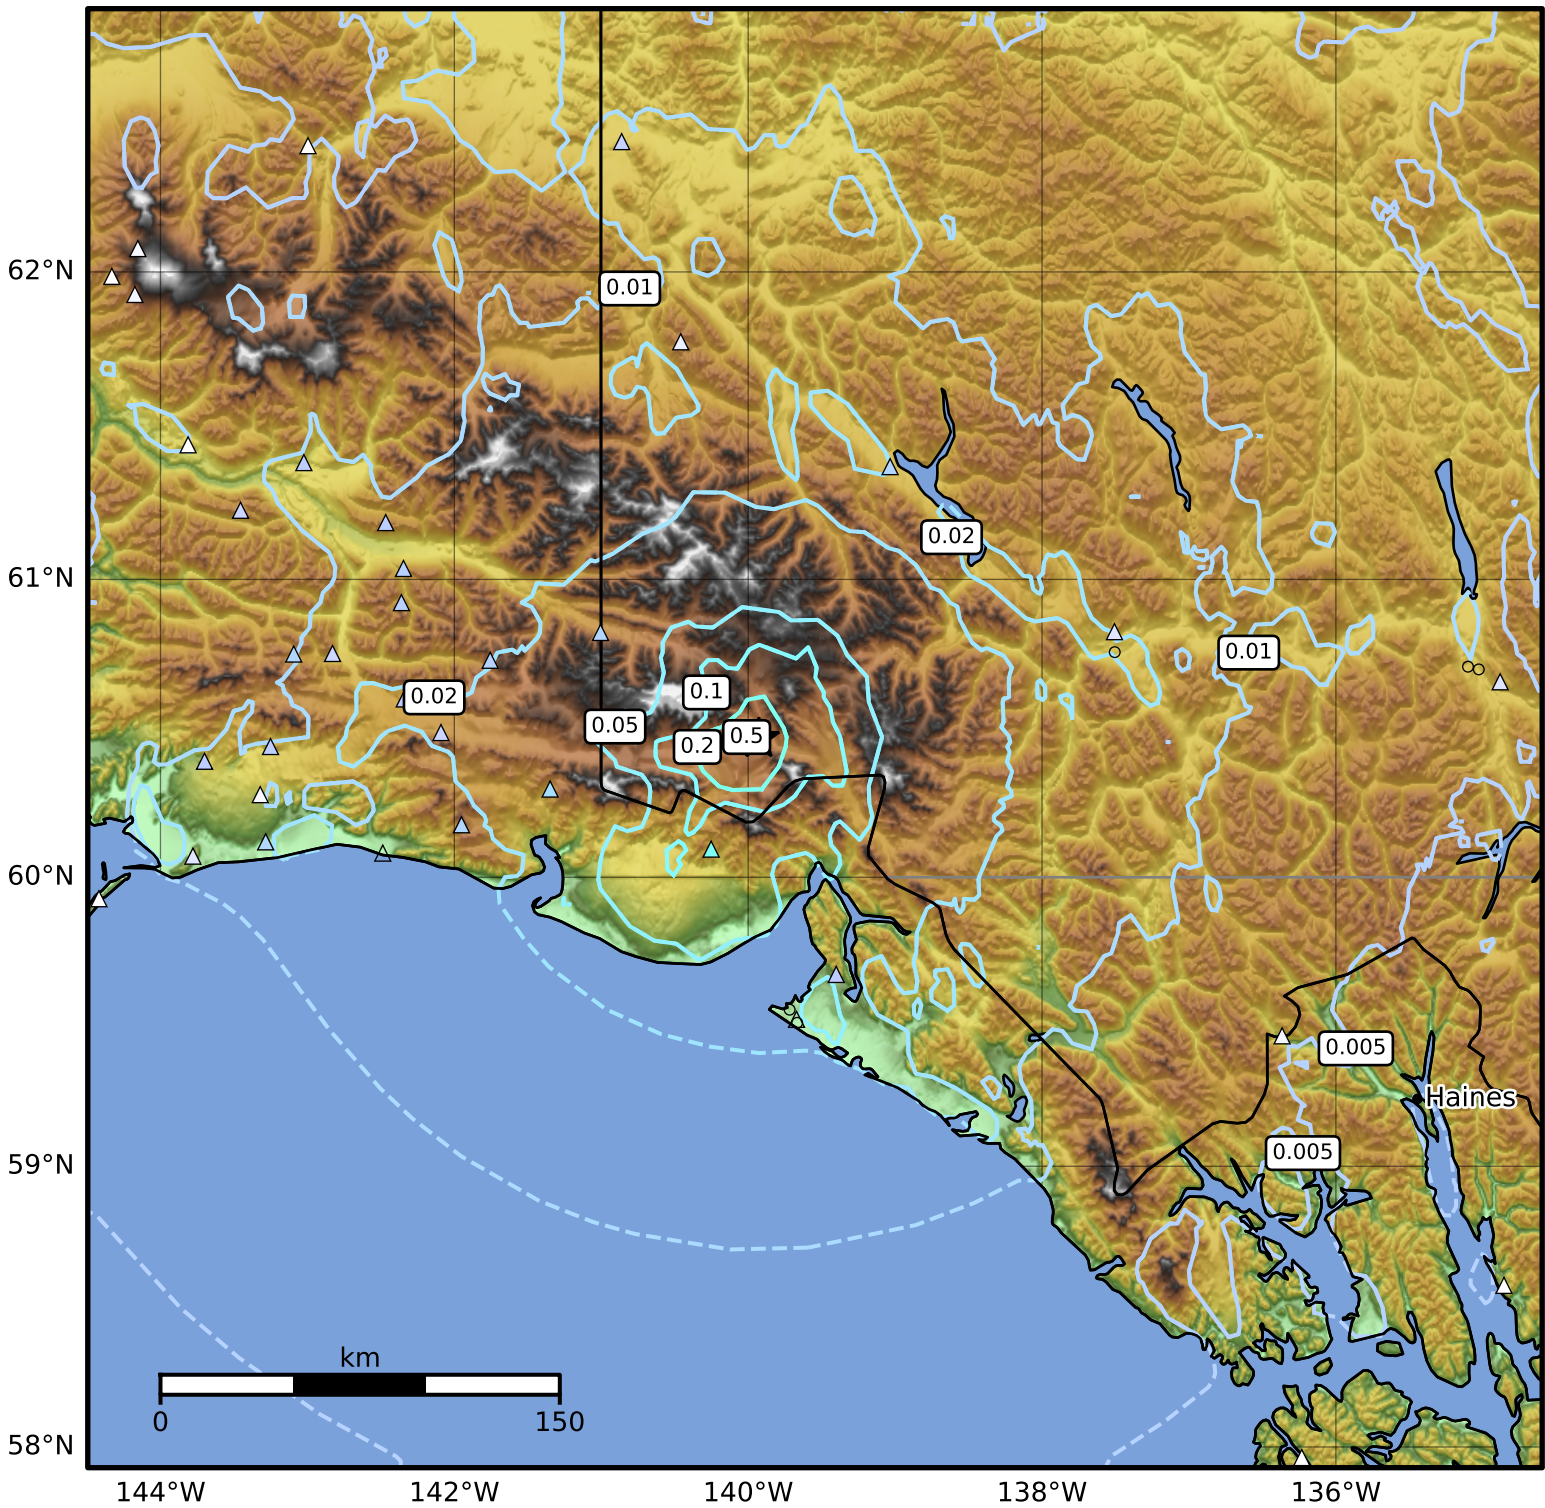

3.0 Second Peak Spectral Acceleration Map Alaska Earthquake Center
 ShakeMap: 103 km (64 miles) N of Yakutat
 Dec 07, 2025 23:50:37 UTC M5.1 N60.47 W139.93 Depth: 4.5km ID:2025bybiat

SA(3.0) (%g)	0.1	0.2	0.5	1	2	5	10	20	50
--------------	-----	-----	-----	---	---	---	----	----	----

Scale based on Worden et al. (2012)

Version 1: Processed 2026-02-04T23:58:50Z

△ Seismic Instrument ○ Reported Intensity

★ Epicenter