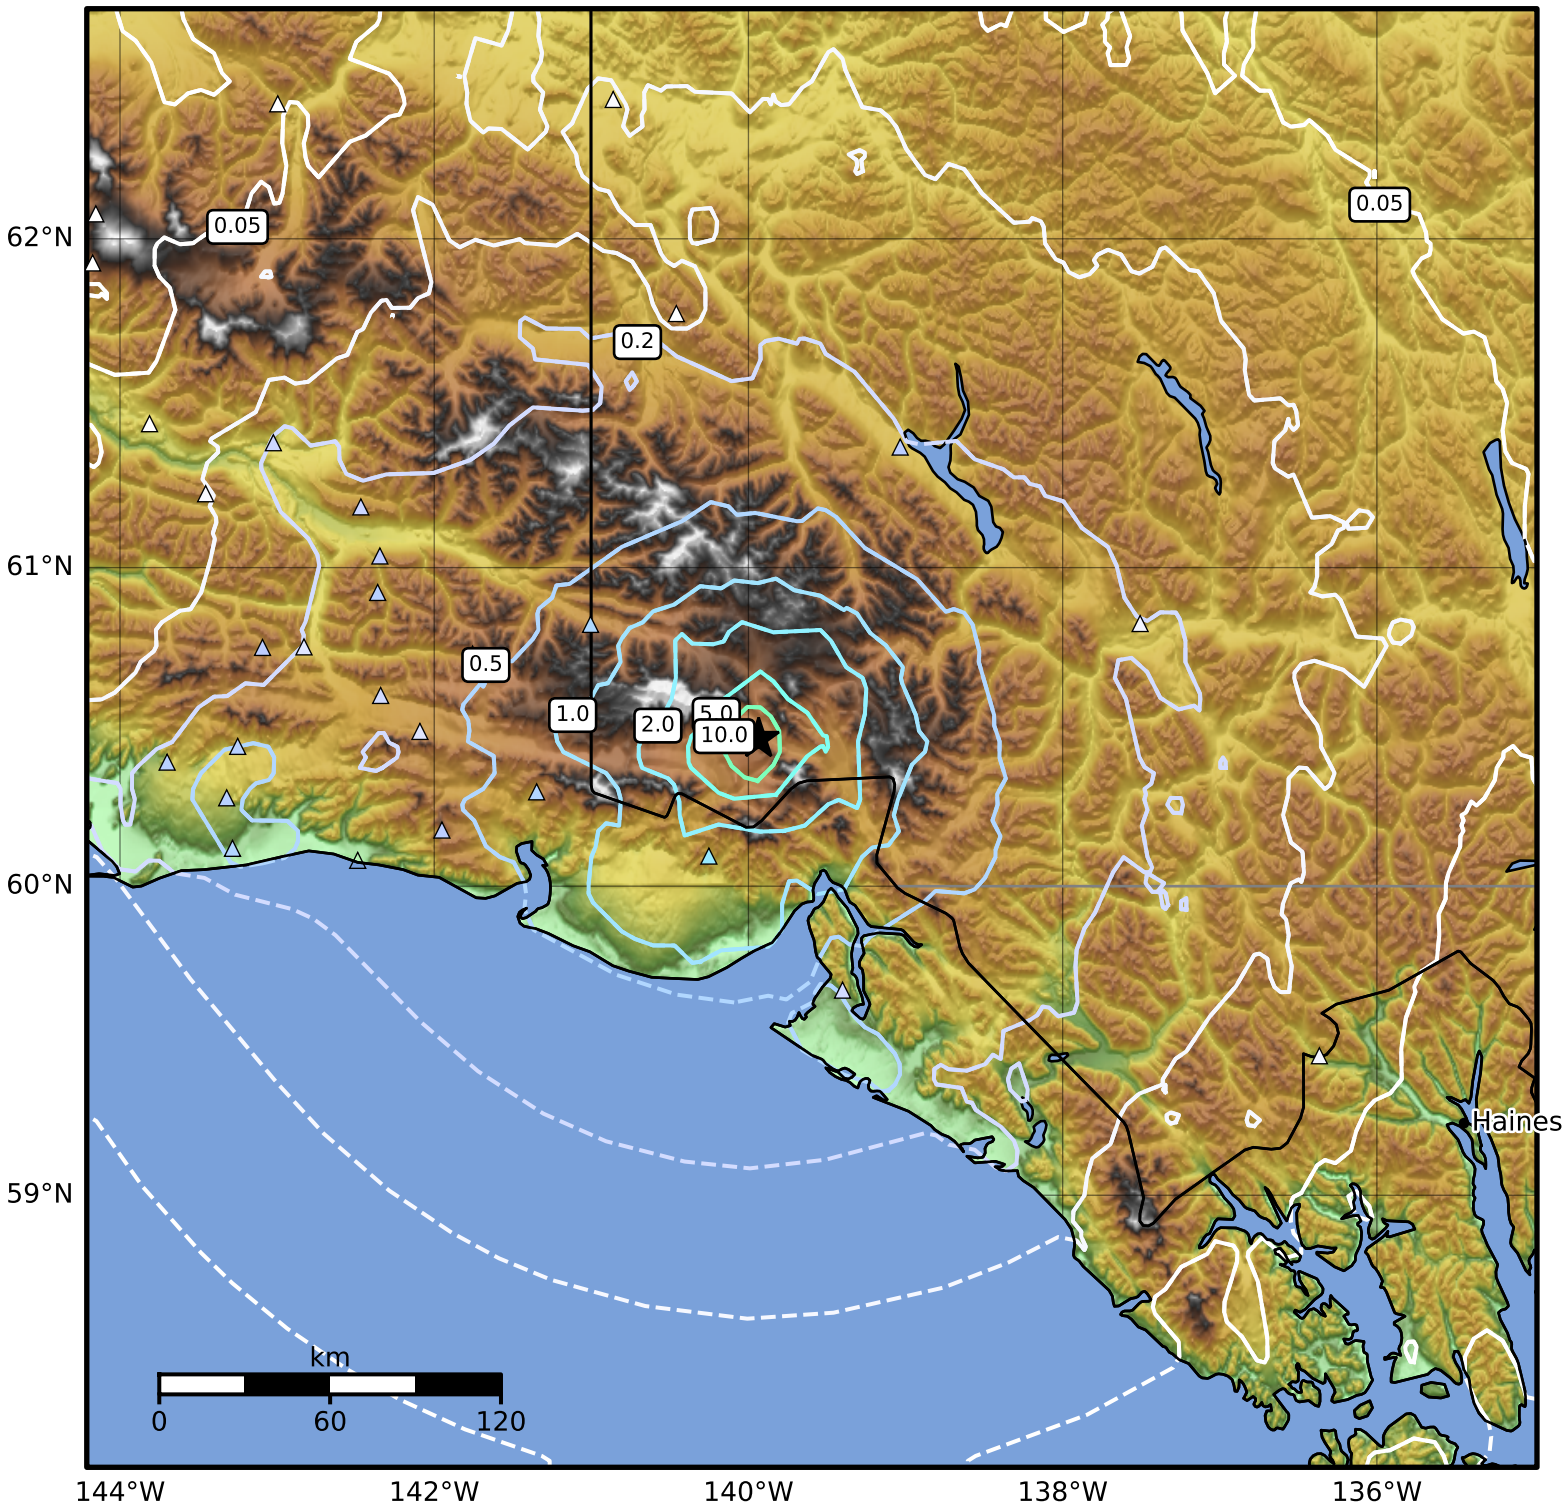

0.3 Second Peak Spectral Acceleration Map Alaska Earthquake Center
 ShakeMap: 2025ybylvh / 60.46664428710938 / -139.93472290039062
 Dec 07, 2025 23:55:05 UTC M5.0 N60.47 W139.94 Depth: 5.0km ID:2025ybylvh

SA(0.3) (%g)	0.1	0.2	0.5	1	2	5	10	20	50	100	200
--------------	-----	-----	-----	---	---	---	----	----	----	-----	-----

Scale based on Worden et al. (2012)

△ Seismic Instrument ○ Reported Intensity

★ Epicenter