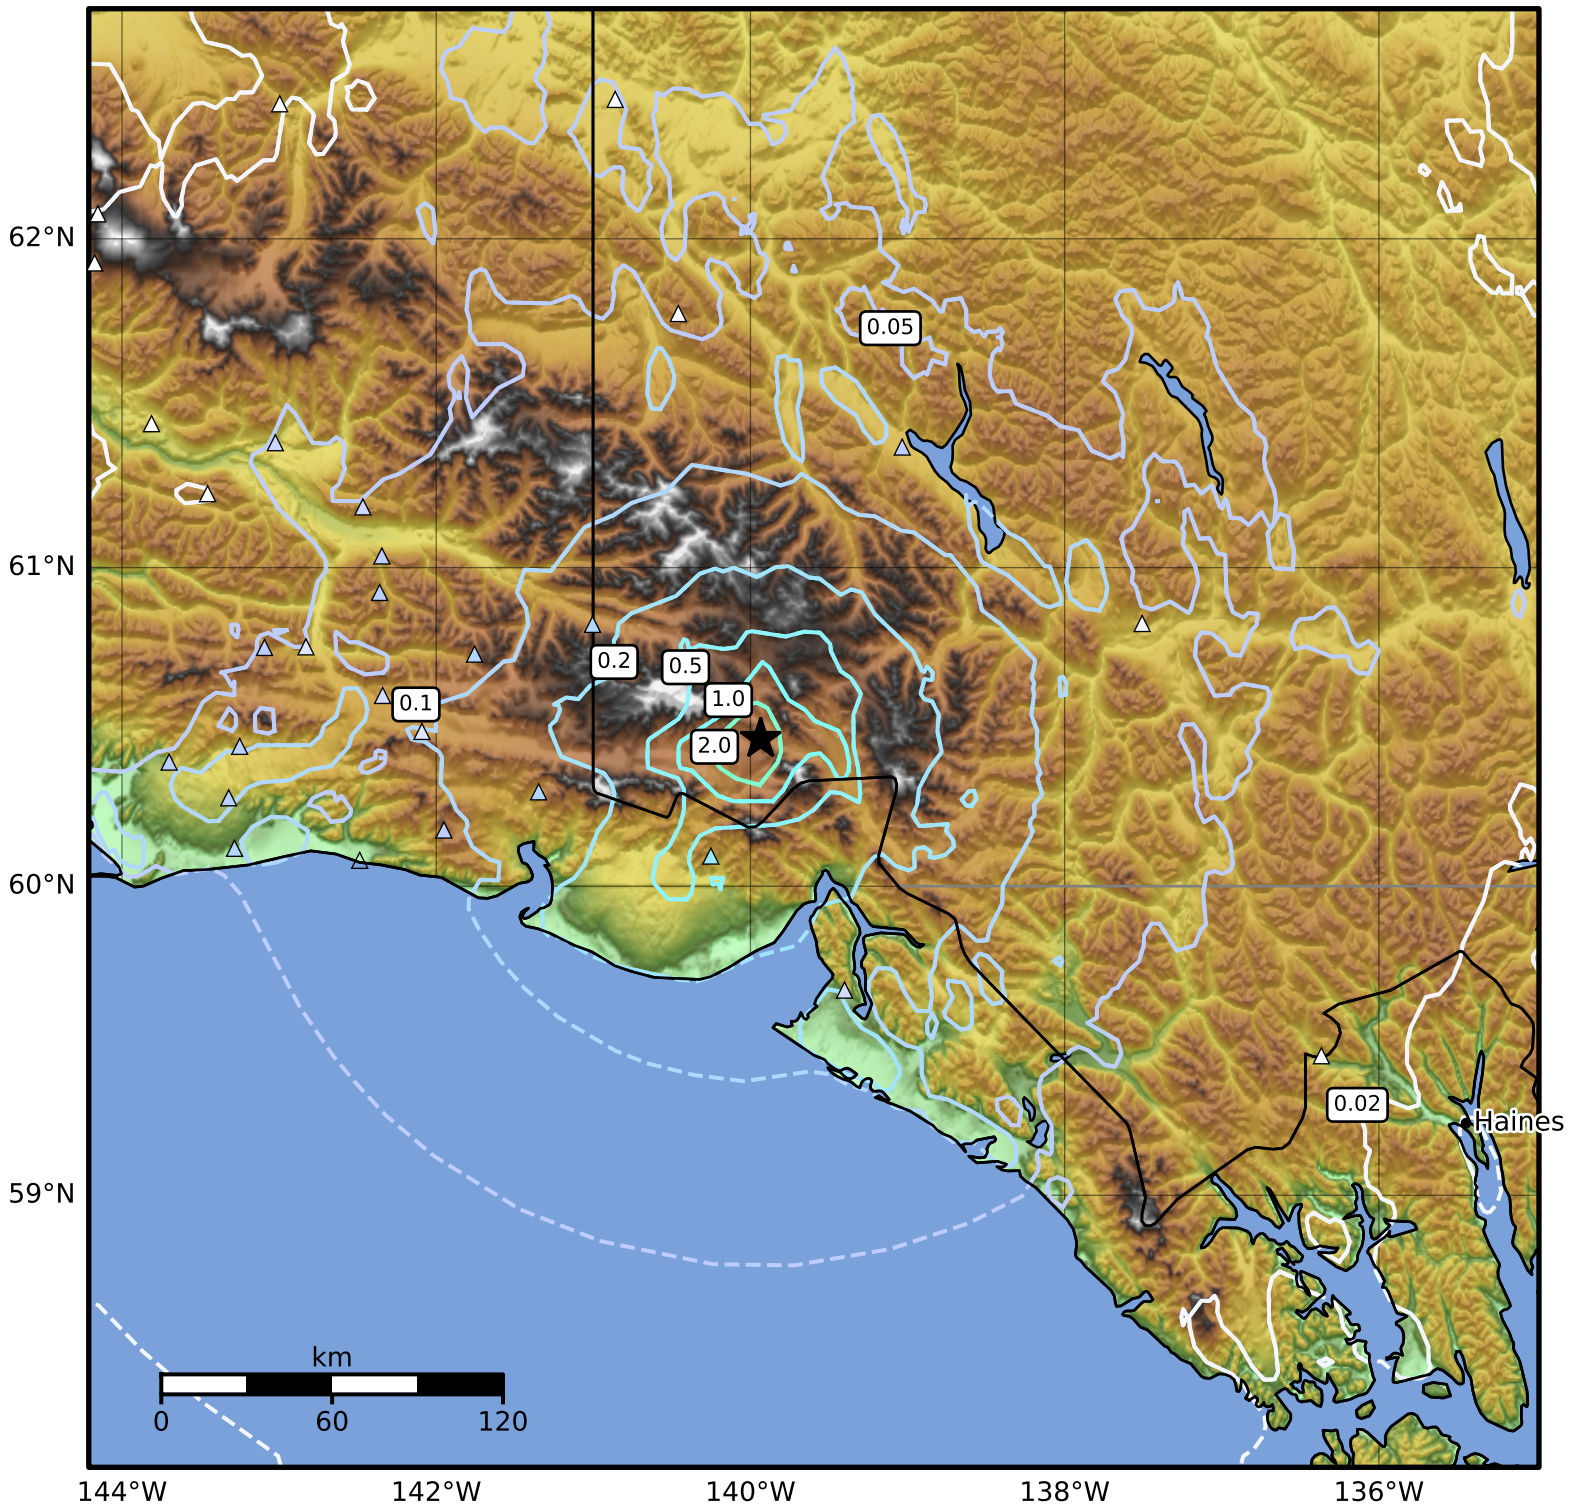

1.0 Second Peak Spectral Acceleration Map Alaska Earthquake Center  
ShakeMap: 2025ybylvh / 60.46664428710938 / -139.93472290039062  
Dec 07, 2025 23:55:05 UTC M5.0 N60.47 W139.94 Depth: 5.0km ID:2025ybylvh

Scale based on Worden et al. (2012)

△ Seismic Instrument ○ Reported Intensity

★ Epicenter

Version 1: Processed 2025-12-08T00:15:01Z