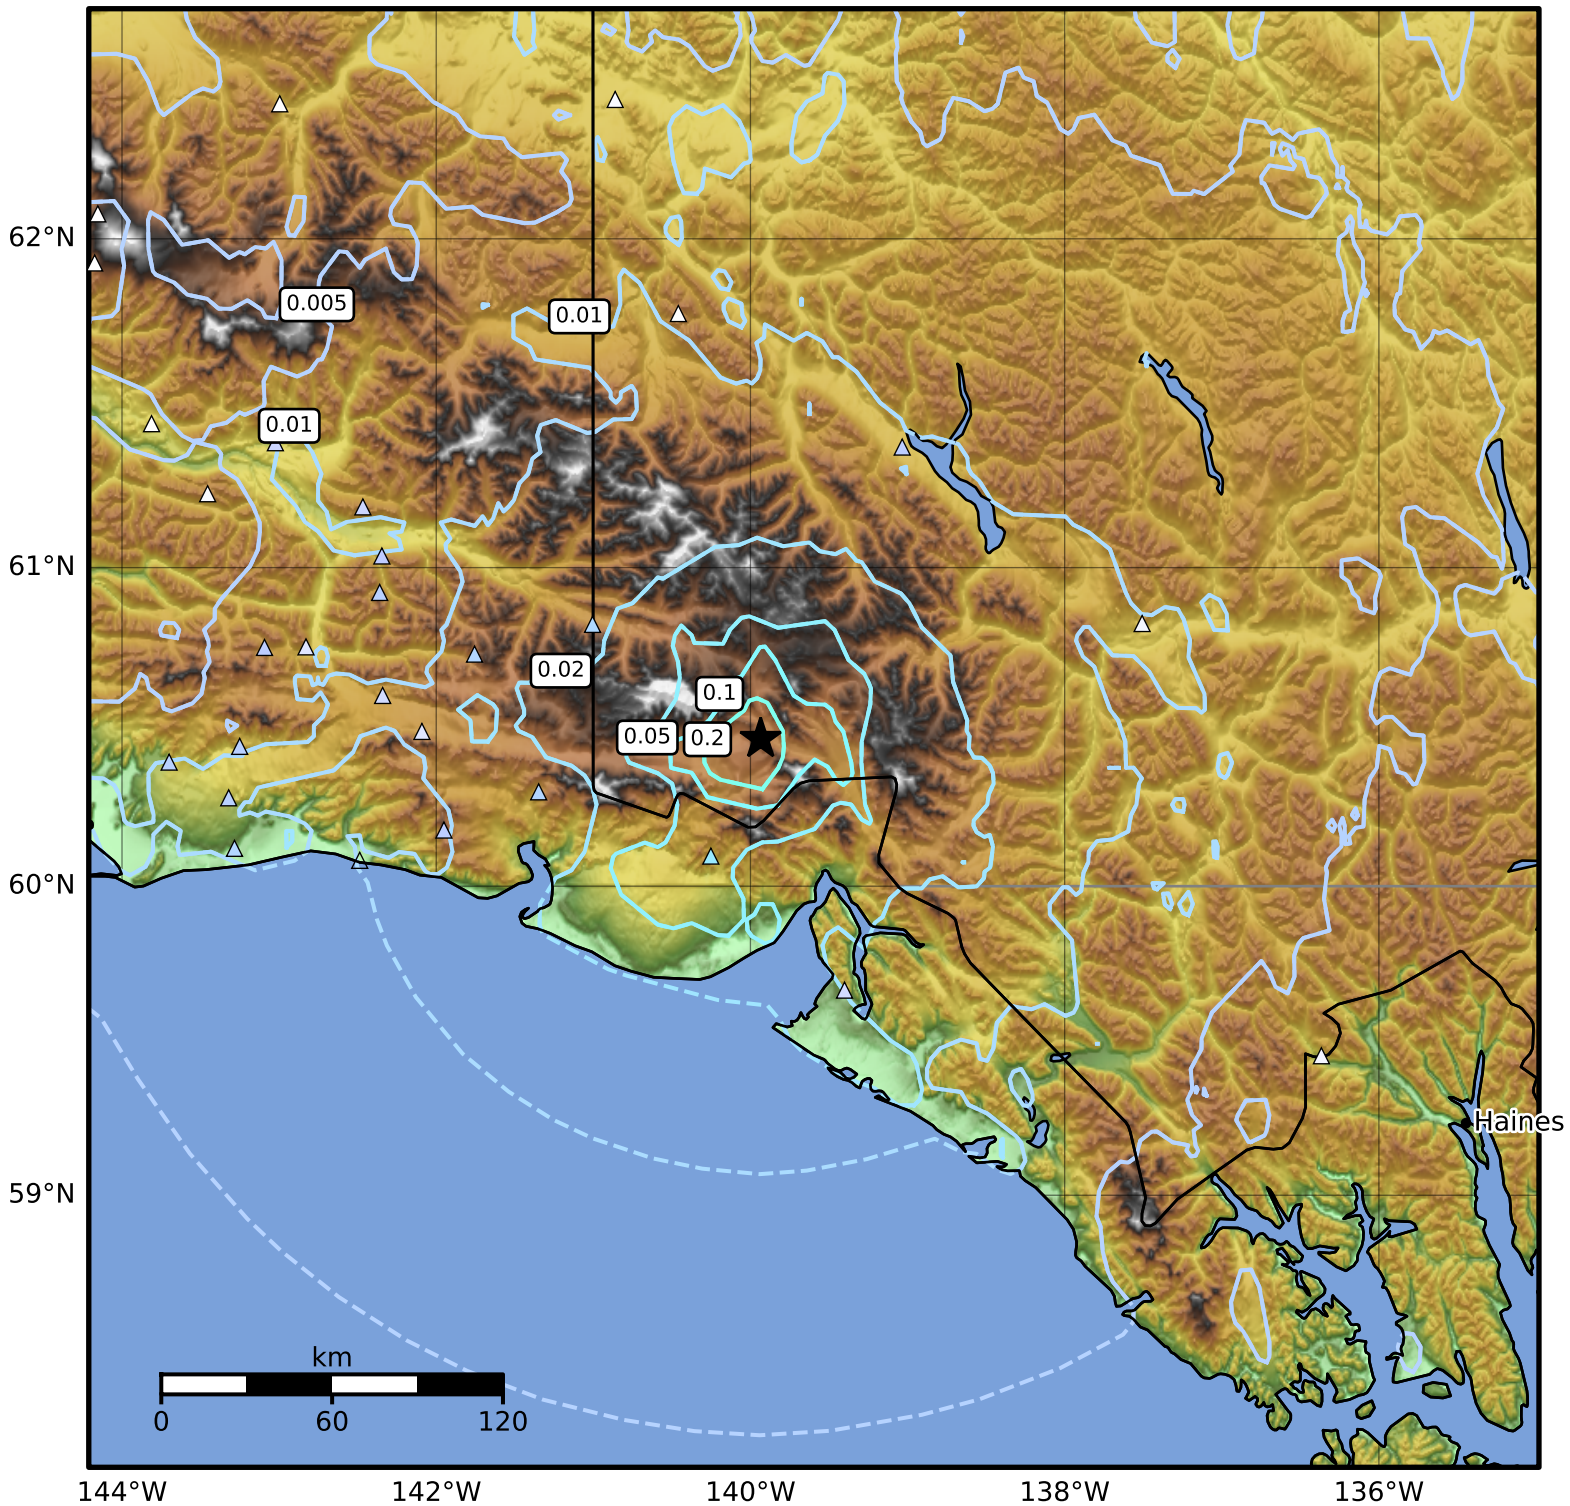

3.0 Second Peak Spectral Acceleration Map Alaska Earthquake Center  
ShakeMap: 2025ybylvh / 60.46664428710938 / -139.93472290039062  
Dec 07, 2025 23:55:05 UTC M5.0 N60.47 W139.94 Depth: 5.0km ID:2025ybylvh

Scale based on Worden et al. (2012)

△ Seismic Instrument ○ Reported Intensity

★ Epicenter

Version 1: Processed 2025-12-08T00:15:01Z