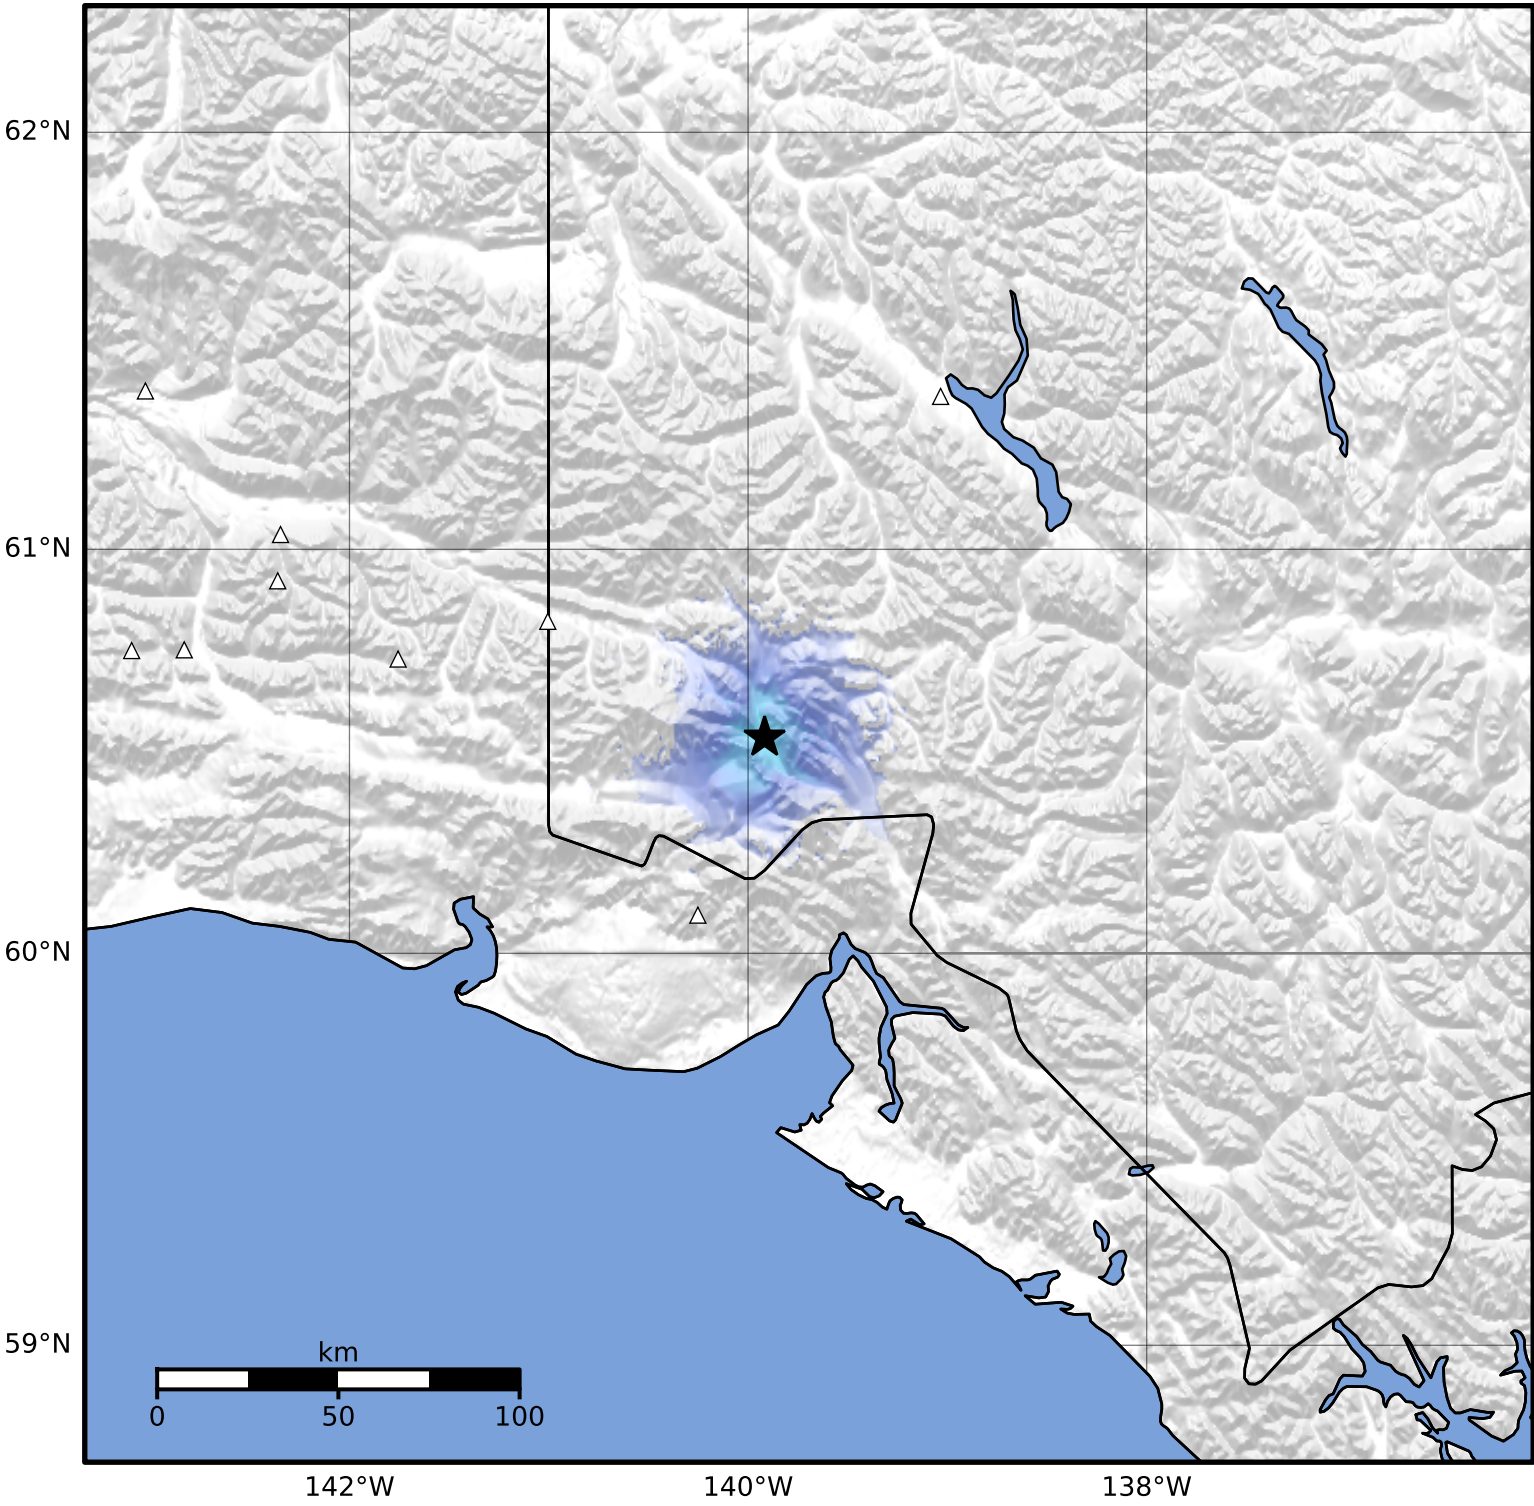

Macroseismic Intensity Map Alaska Earthquake Center
 ShakeMap: 111 km (69 miles) N of Yakutat
 Dec 10, 2025 11:04:23 UTC M3.1 N60.54 W139.92 Depth: 5.0km ID:2025ygmmaid

| SHAKING | Not felt | Weak | Light | Moderate | Strong | Very strong | Severe | Violent | Extreme |
|-----------|----------|---------------|-----------|------------|-----------|-------------|----------------|-----------|------------|
| DAMAGE | None | None | None | Very light | Light | Moderate | Moderate/heavy | Heavy | Very heavy |
| PGA(%g) | <0.0464 | 0.297 | 2.76 | 6.2 | 11.5 | 21.5 | 40.1 | 74.7 | >139 |
| PGV(cm/s) | <0.0215 | 0.135 | 1.41 | 4.65 | 9.64 | 20 | 41.4 | 85.8 | >178 |
| INTENSITY | I | II-III | IV | V | VI | VII | VIII | IX | X+ |

Scale based on Worden et al. (2012) Version 2: Processed 2026-02-15T05:24:37Z
 △ Seismic Instrument ○ Reported Intensity ★ Epicenter