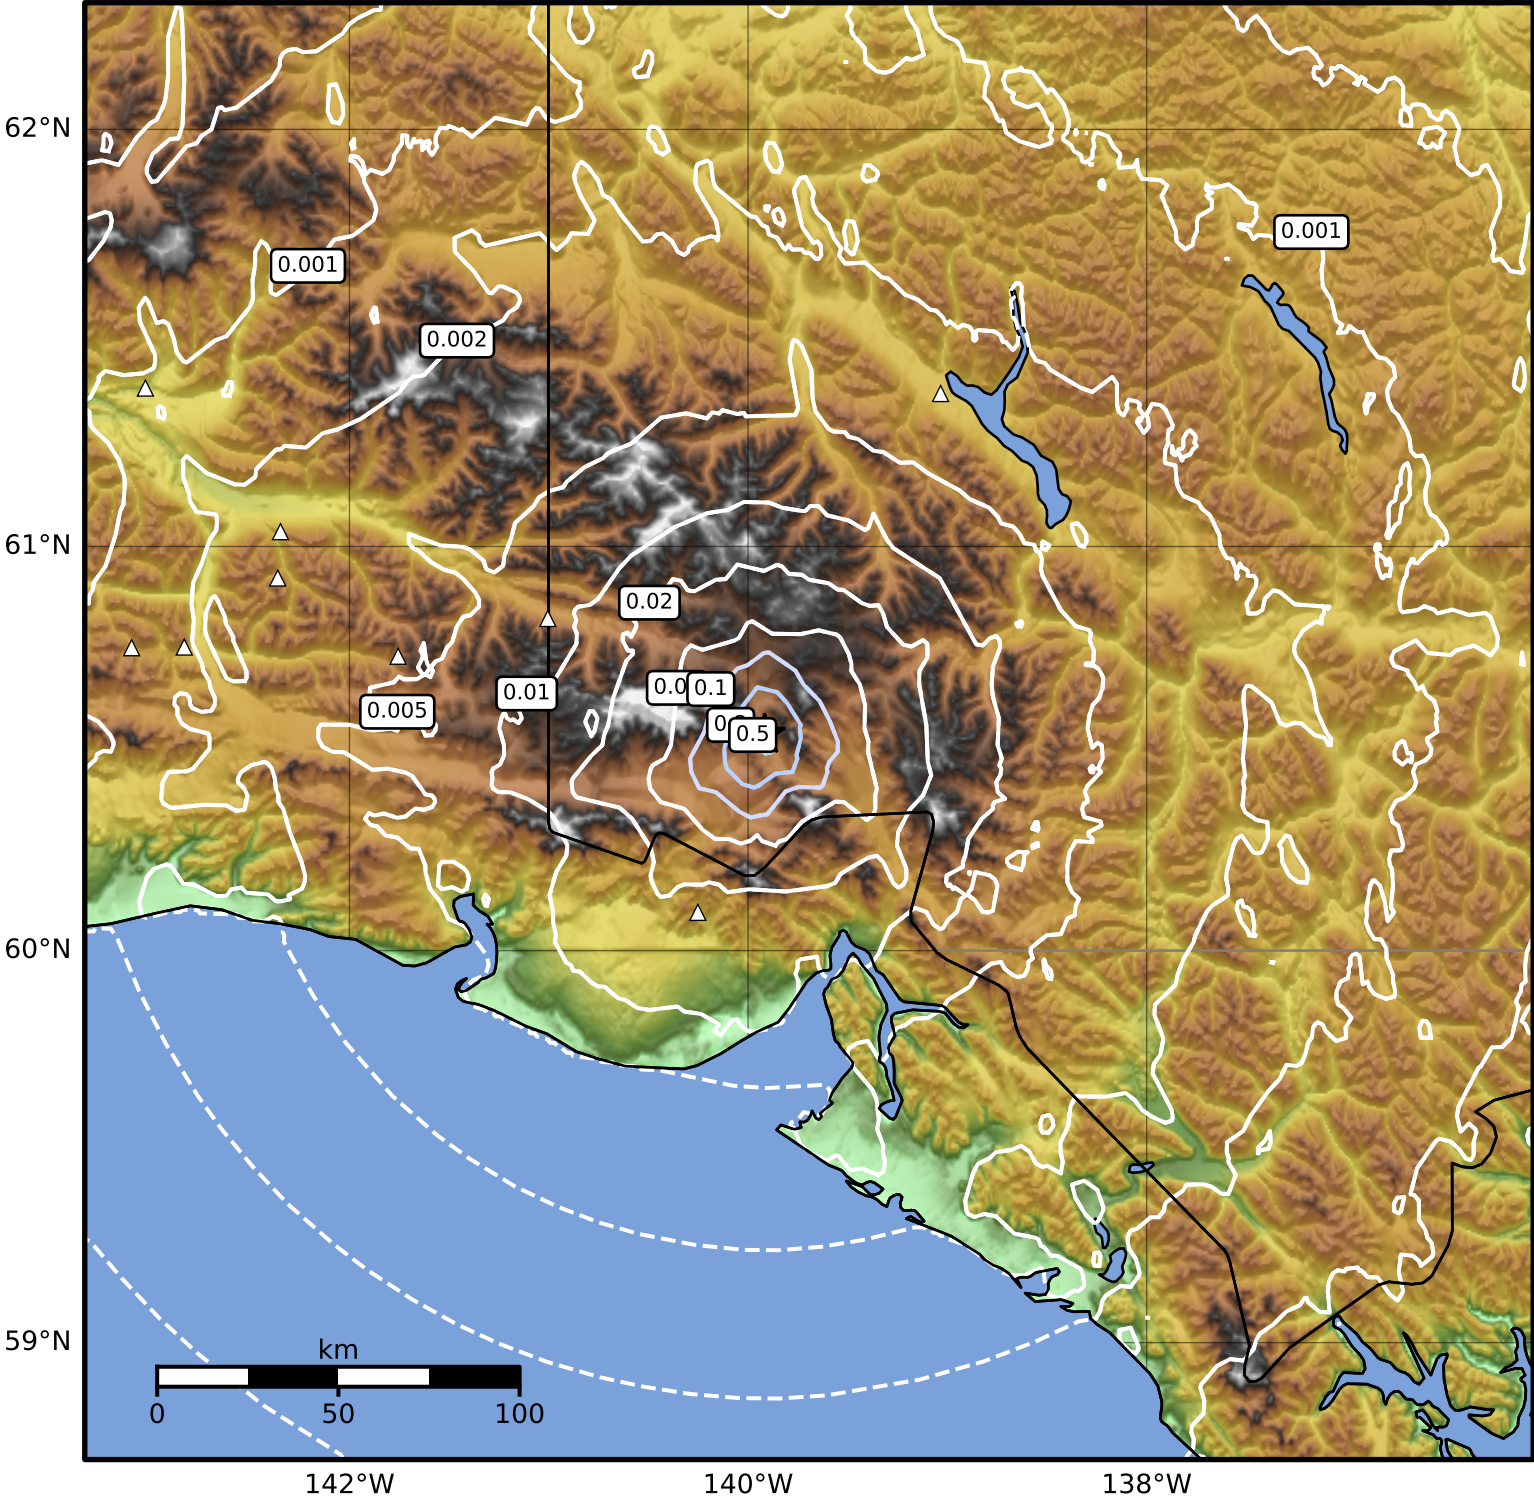

Peak Ground Acceleration Map Alaska Earthquake Center
 ShakeMap: 111 km (69 miles) N of Yakutat
 Dec 10, 2025 11:04:23 UTC M3.1 N60.54 W139.92 Depth: 5.0km ID:2025ygmaid

PGA (%g)	0.1	0.2	0.5	1	2	5	10	20	50	100	200
----------	-----	-----	-----	---	---	---	----	----	----	-----	-----

Scale based on Worden et al. (2012)

Version 2: Processed 2026-02-15T05:24:37Z

△ Seismic Instrument ○ Reported Intensity ★ Epicenter