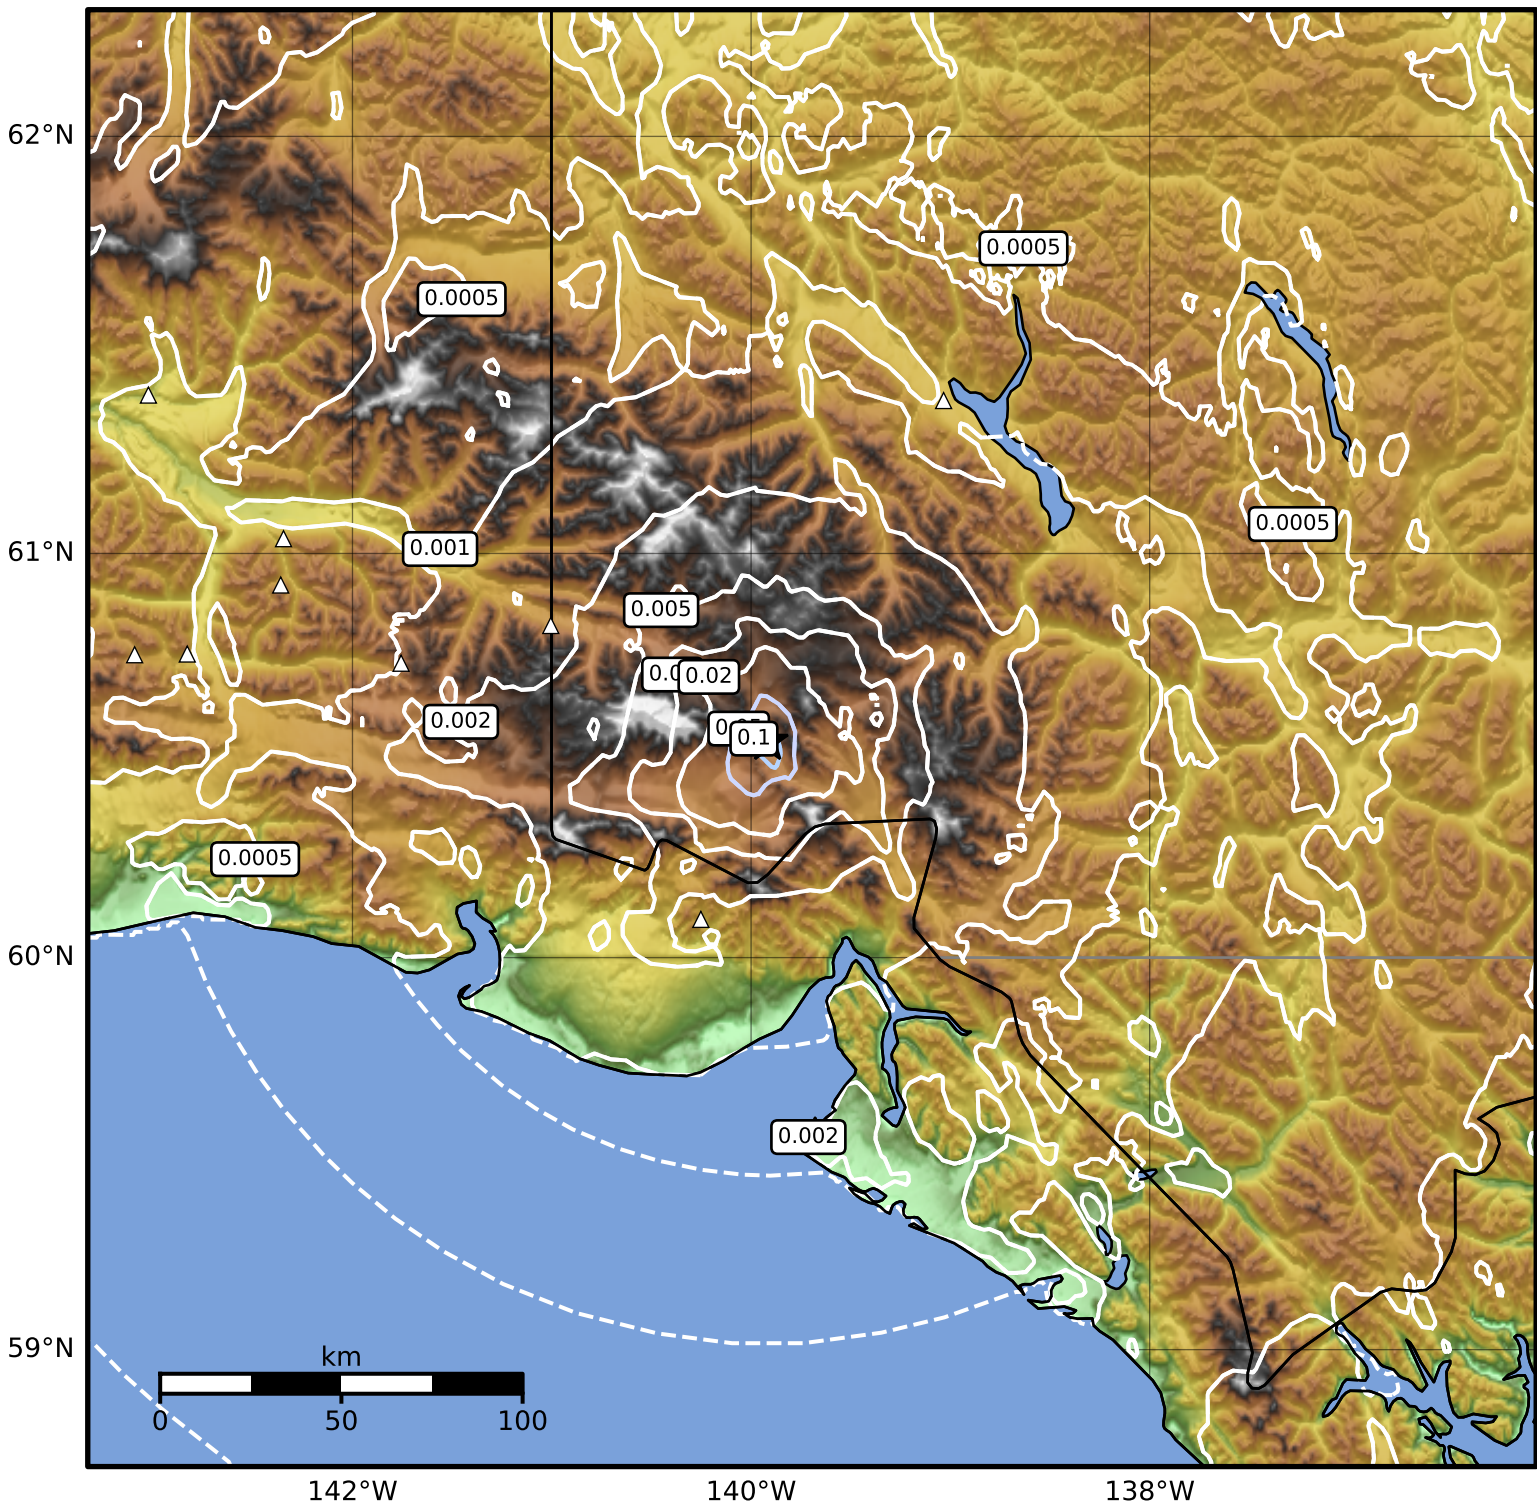

Peak Ground Velocity Map Alaska Earthquake Center
 ShakeMap: 111 km (69 miles) N of Yakutat
 Dec 10, 2025 11:04:23 UTC M3.1 N60.54 W139.92 Depth: 5.0km ID:2025ygmaid

PGV (cm/s)	0.1	0.2	0.5	1	2	5	10	20	50	100	200
------------	-----	-----	-----	---	---	---	----	----	----	-----	-----

Scale based on Worden et al. (2012)

Version 2: Processed 2026-02-15T05:24:37Z

△ Seismic Instrument ○ Reported Intensity

★ Epicenter