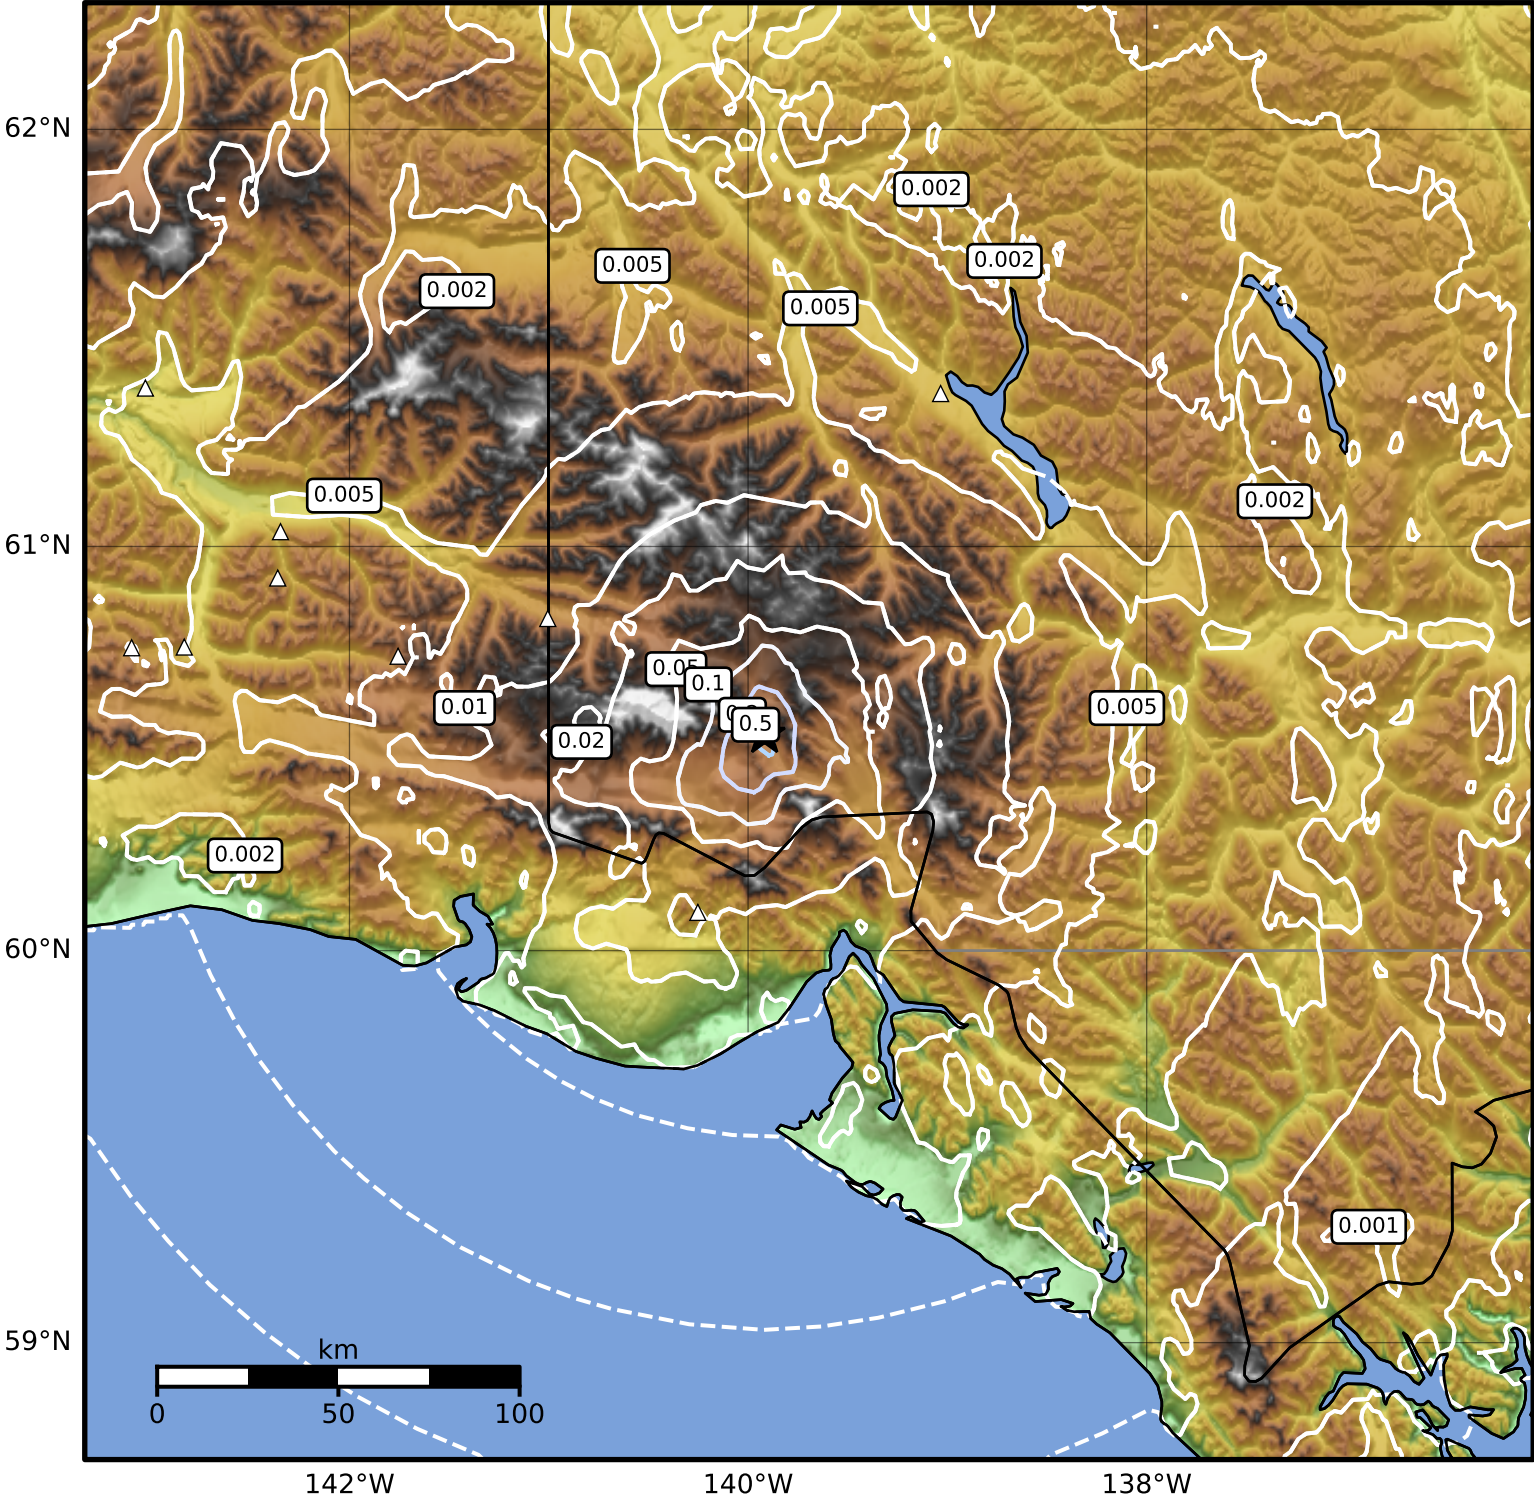

0.3 Second Peak Spectral Acceleration Map Alaska Earthquake Center
 ShakeMap: 111 km (69 miles) N of Yakutat
 Dec 10, 2025 11:04:23 UTC M3.1 N60.54 W139.92 Depth: 5.0km ID:2025ygmaid

SA(0.3) (%g)	0.1	0.2	0.5	1	2	5	10	20	50	100	200
--------------	-----	-----	-----	---	---	---	----	----	----	-----	-----

Scale based on Worden et al. (2012)

Version 2: Processed 2026-02-15T05:24:37Z

△ Seismic Instrument ○ Reported Intensity ★ Epicenter