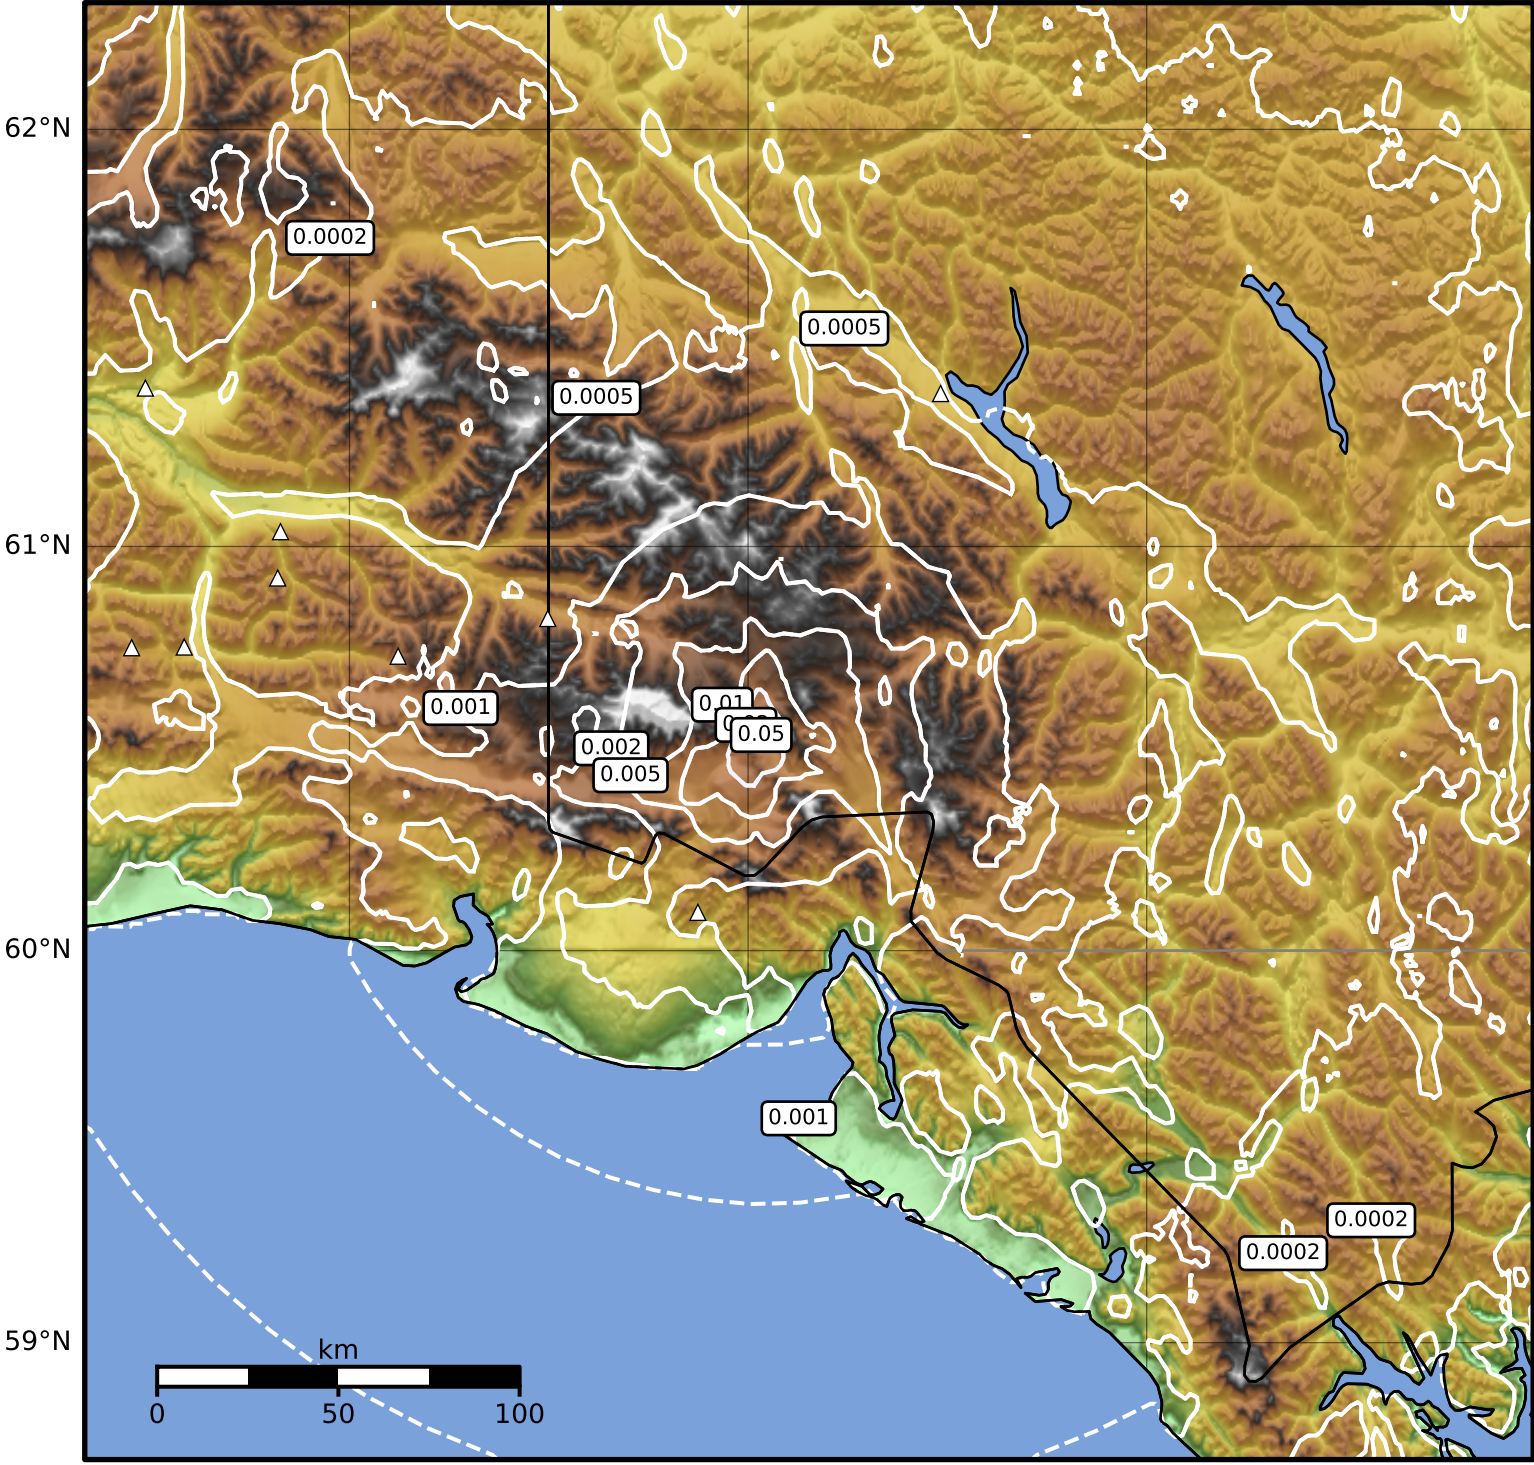

1.0 Second Peak Spectral Acceleration Map Alaska Earthquake Center  
 ShakeMap: 111 km (69 miles) N of Yakutat  
 Dec 10, 2025 11:04:23 UTC M3.1 N60.54 W139.92 Depth: 5.0km ID:2025ygmaid

<b>SA(1.0) (%g)</b>	<b>0.1</b>	<b>0.2</b>	<b>0.5</b>	<b>1</b>	<b>2</b>	<b>5</b>	<b>10</b>	<b>20</b>	<b>50</b>	<b>100</b>	<b>200</b>
---------------------	------------	------------	------------	----------	----------	----------	-----------	-----------	-----------	------------	------------

Scale based on Worden et al. (2012)

Version 2: Processed 2026-02-15T05:24:37Z

△ Seismic Instrument ○ Reported Intensity

★ Epicenter