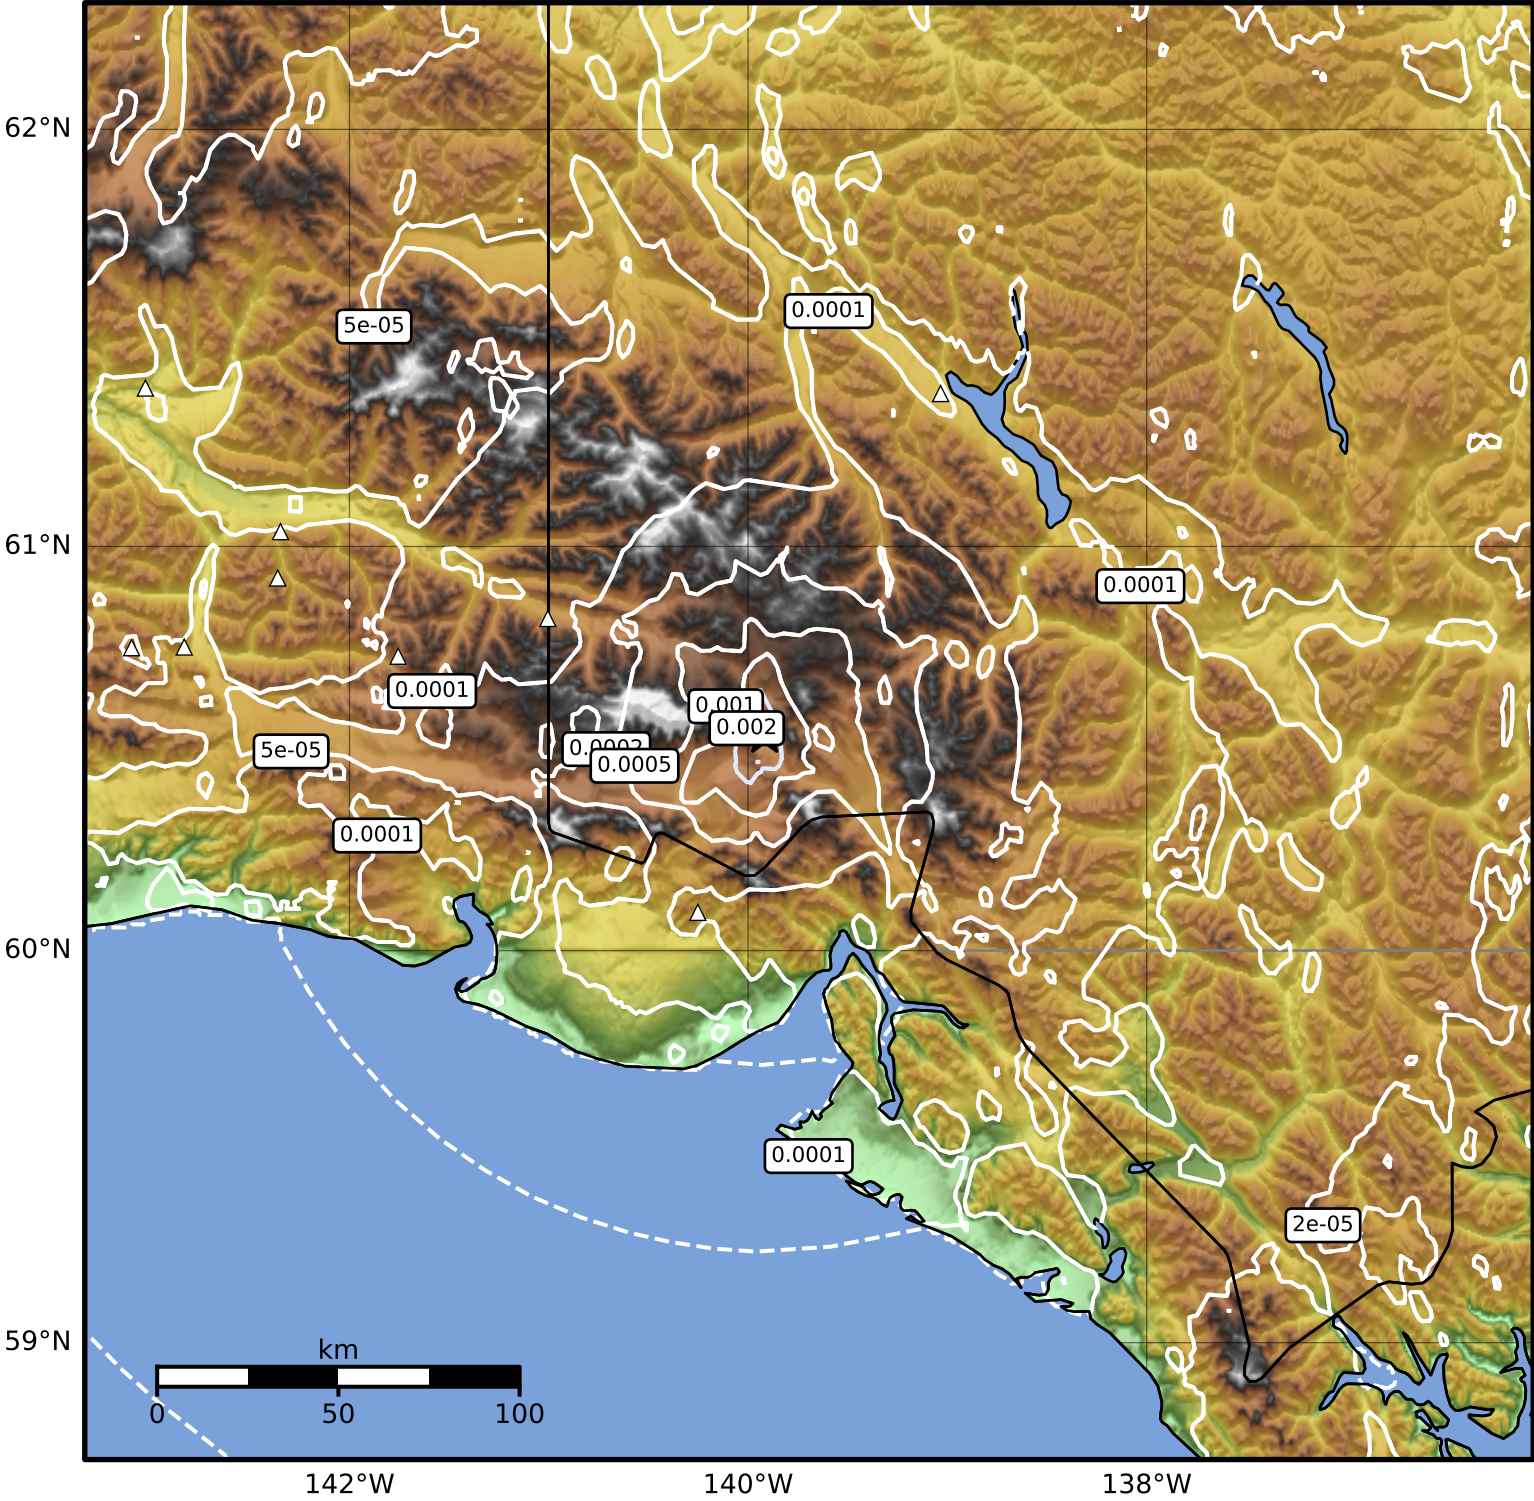

3.0 Second Peak Spectral Acceleration Map Alaska Earthquake Center
 ShakeMap: 111 km (69 miles) N of Yakutat
 Dec 10, 2025 11:04:23 UTC M3.1 N60.54 W139.92 Depth: 5.0km ID:2025ygmaid

Scale based on Worden et al. (2012)

Version 2: Processed 2026-02-15T05:24:37Z

△ Seismic Instrument ○ Reported Intensity

★ Epicenter