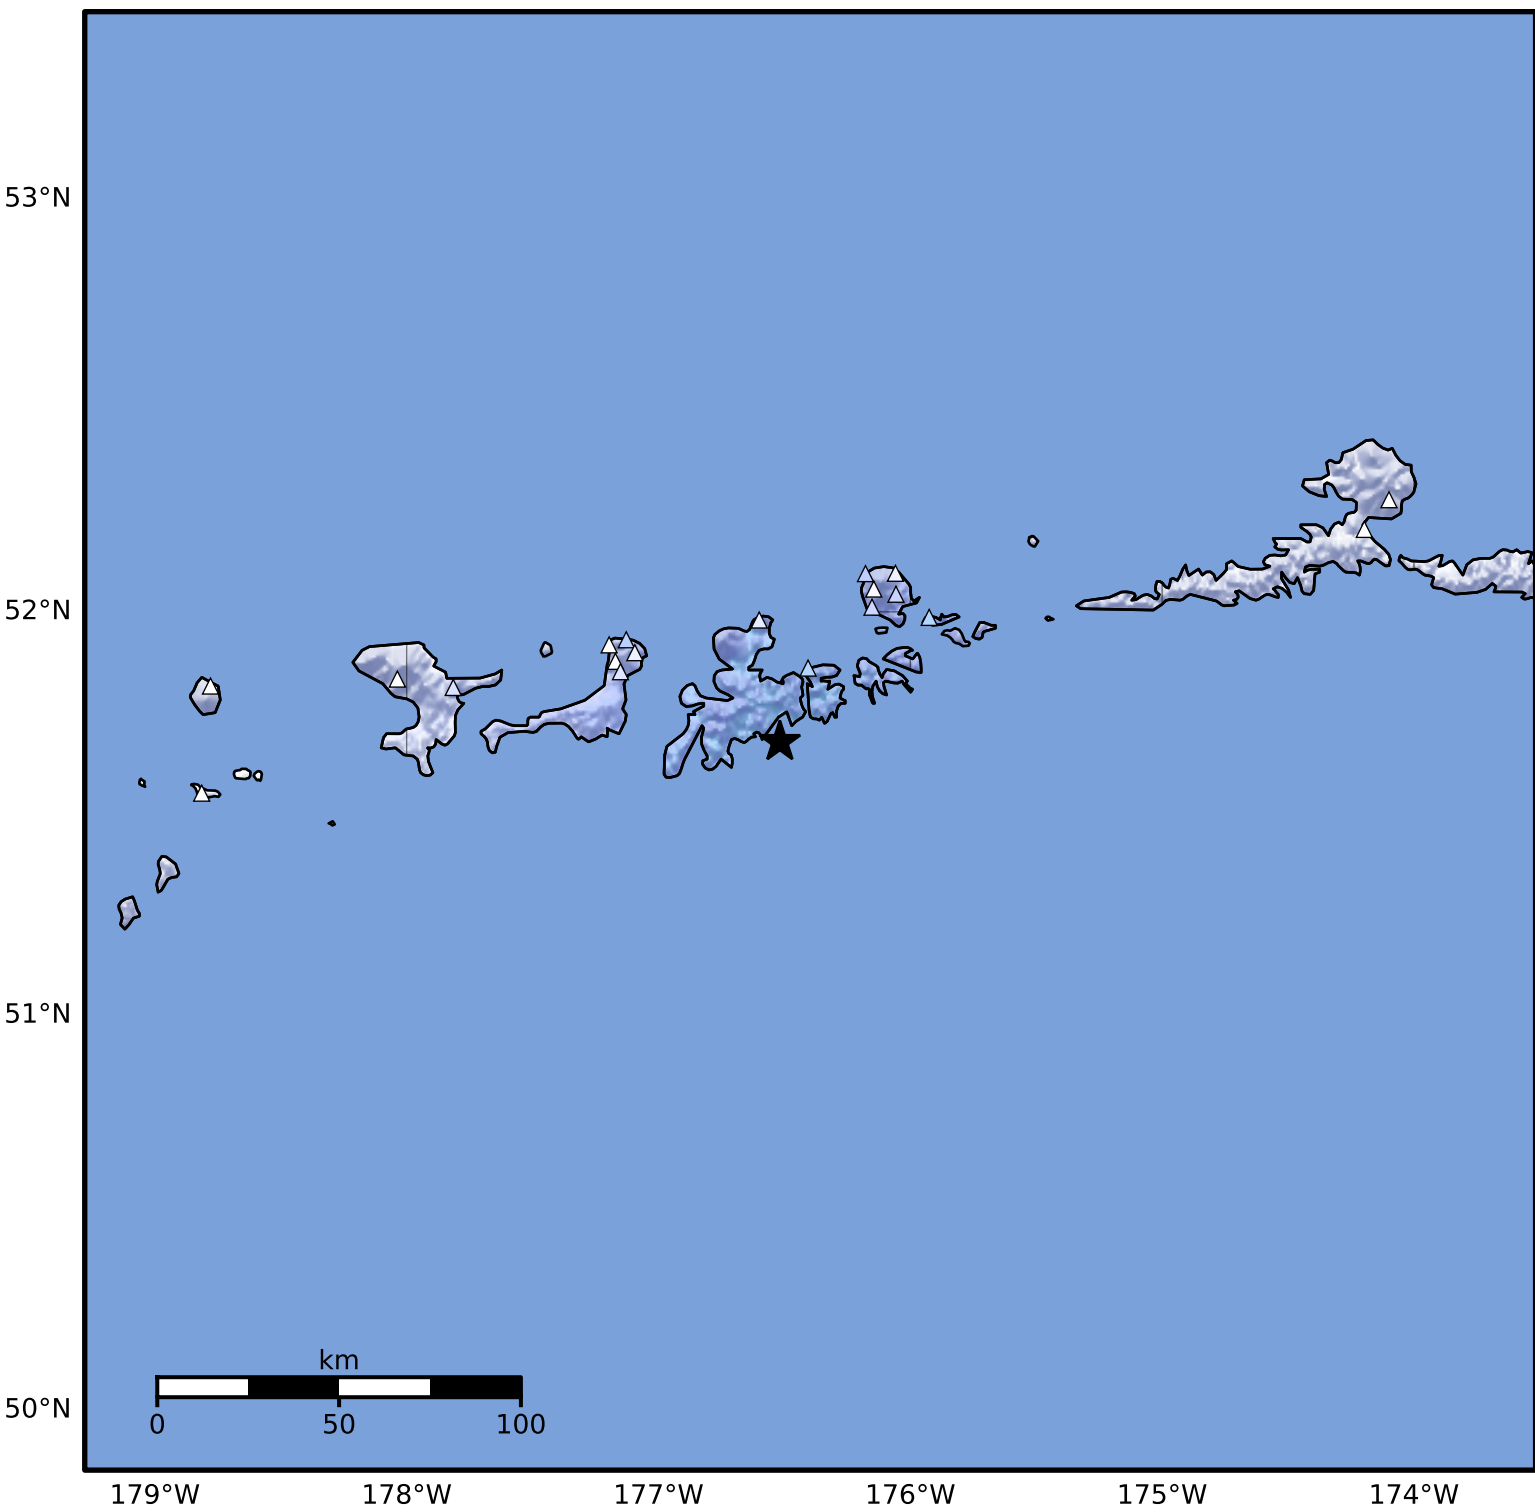

Macroseismic Intensity Map Alaska Earthquake Center
 ShakeMap: 23 km (15 miles) SSE of Adak
 Dec 15, 2025 17:23:42 UTC M3.7 N51.68 W176.52 Depth: 57.2km ID:2025yqdhri

SHAKING	Not felt	Weak	Light	Moderate	Strong	Very strong	Severe	Violent	Extreme
DAMAGE	None	None	None	Very light	Light	Moderate	Moderate/heavy	Heavy	Very heavy
PGA(%g)	<0.0464	0.297	2.76	6.2	11.5	21.5	40.1	74.7	>139
PGV(cm/s)	<0.0215	0.135	1.41	4.65	9.64	20	41.4	85.8	>178
INTENSITY	I	II-III	IV	V	VI	VII	VIII	IX	X+

Scale based on Worden et al. (2012)

Version 3: Processed 2026-01-25T19:32:09Z

△ Seismic Instrument ○ Reported Intensity

★ Epicenter