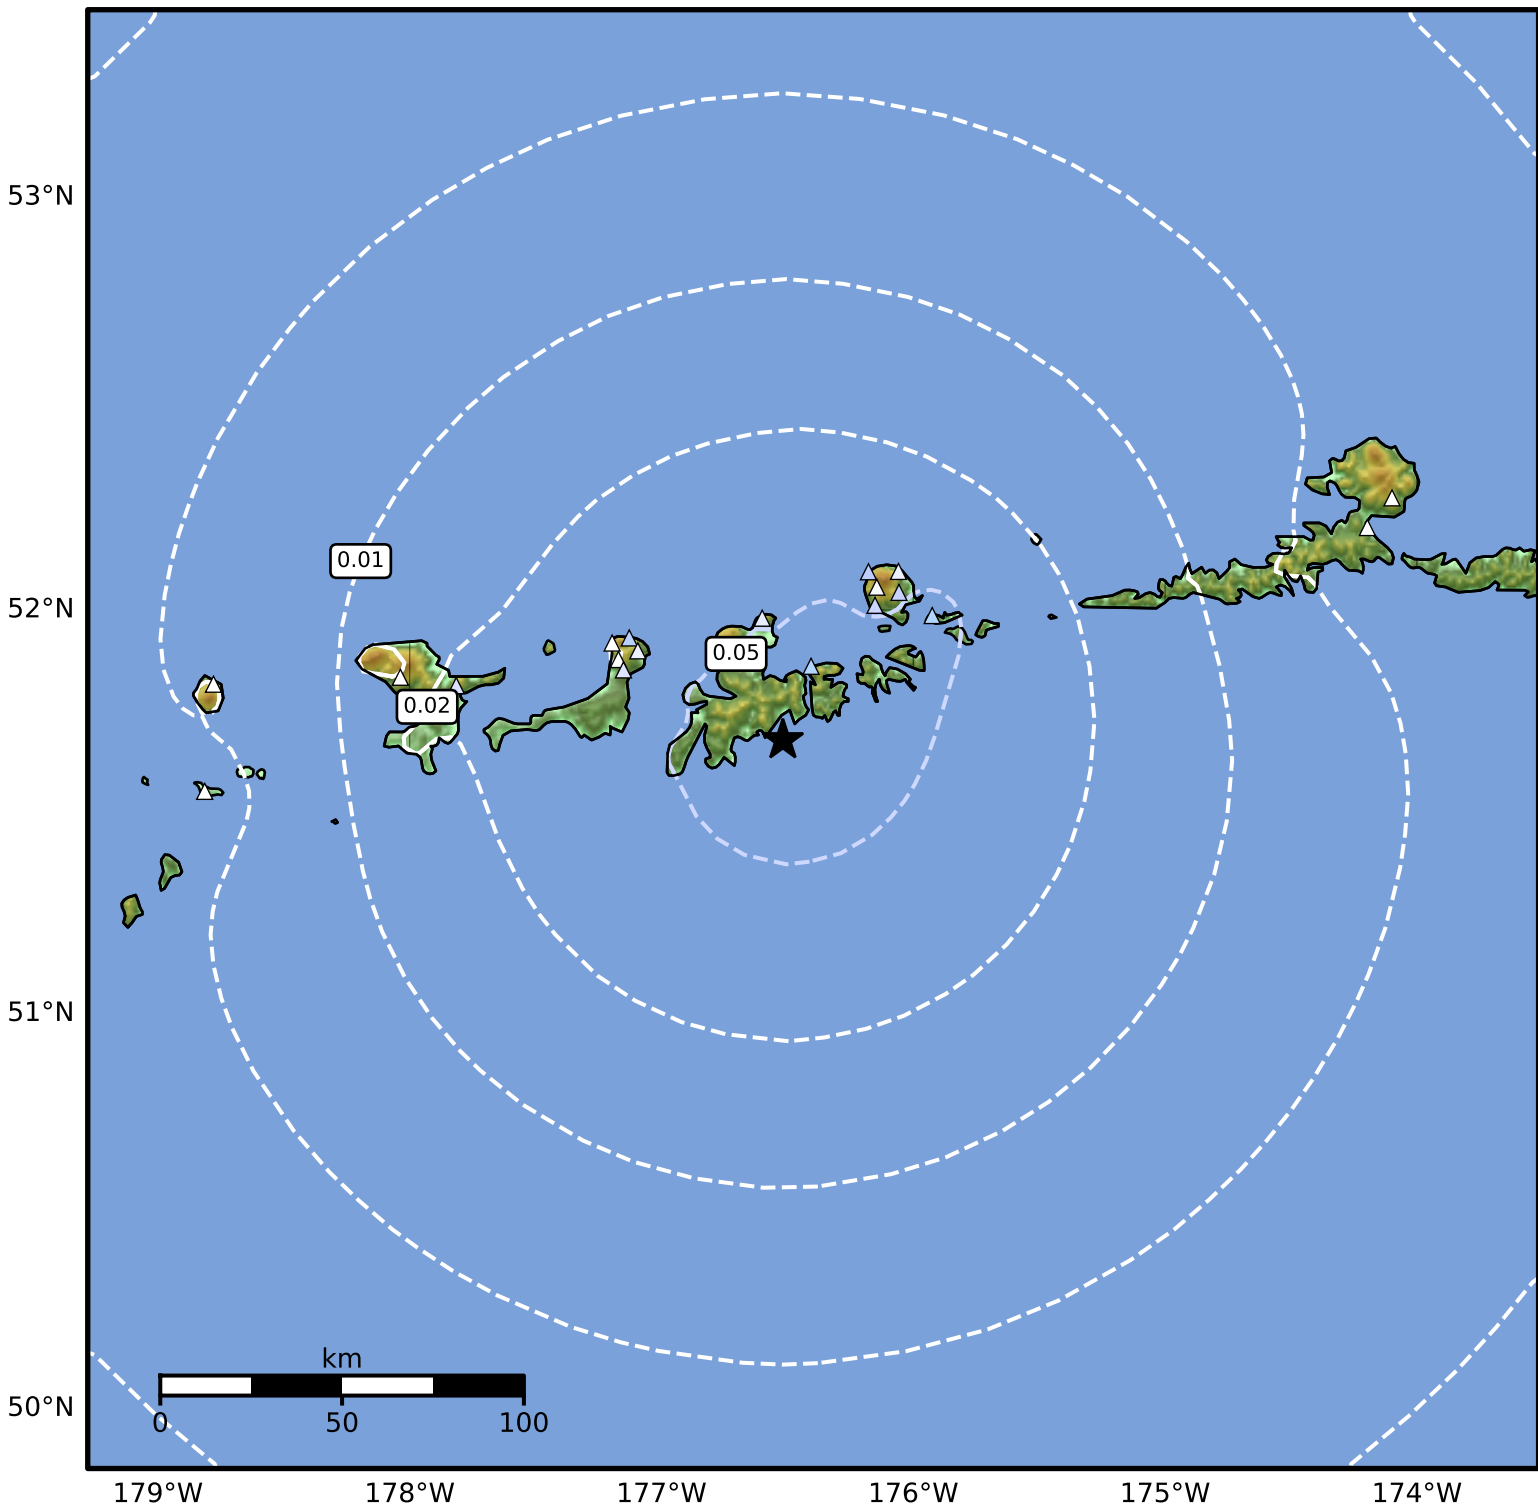

Peak Ground Velocity Map Alaska Earthquake Center
ShakeMap: 23 km (15 miles) SSE of Adak
Dec 15, 2025 17:23:42 UTC M3.7 N51.68 W176.52 Depth: 57.2km ID:2025yqdhri

Scale based on Worden et al. (2012)

Version 3: Processed 2026-01-25T19:32:09Z

△ Seismic Instrument ○ Reported Intensity

★ Epicenter