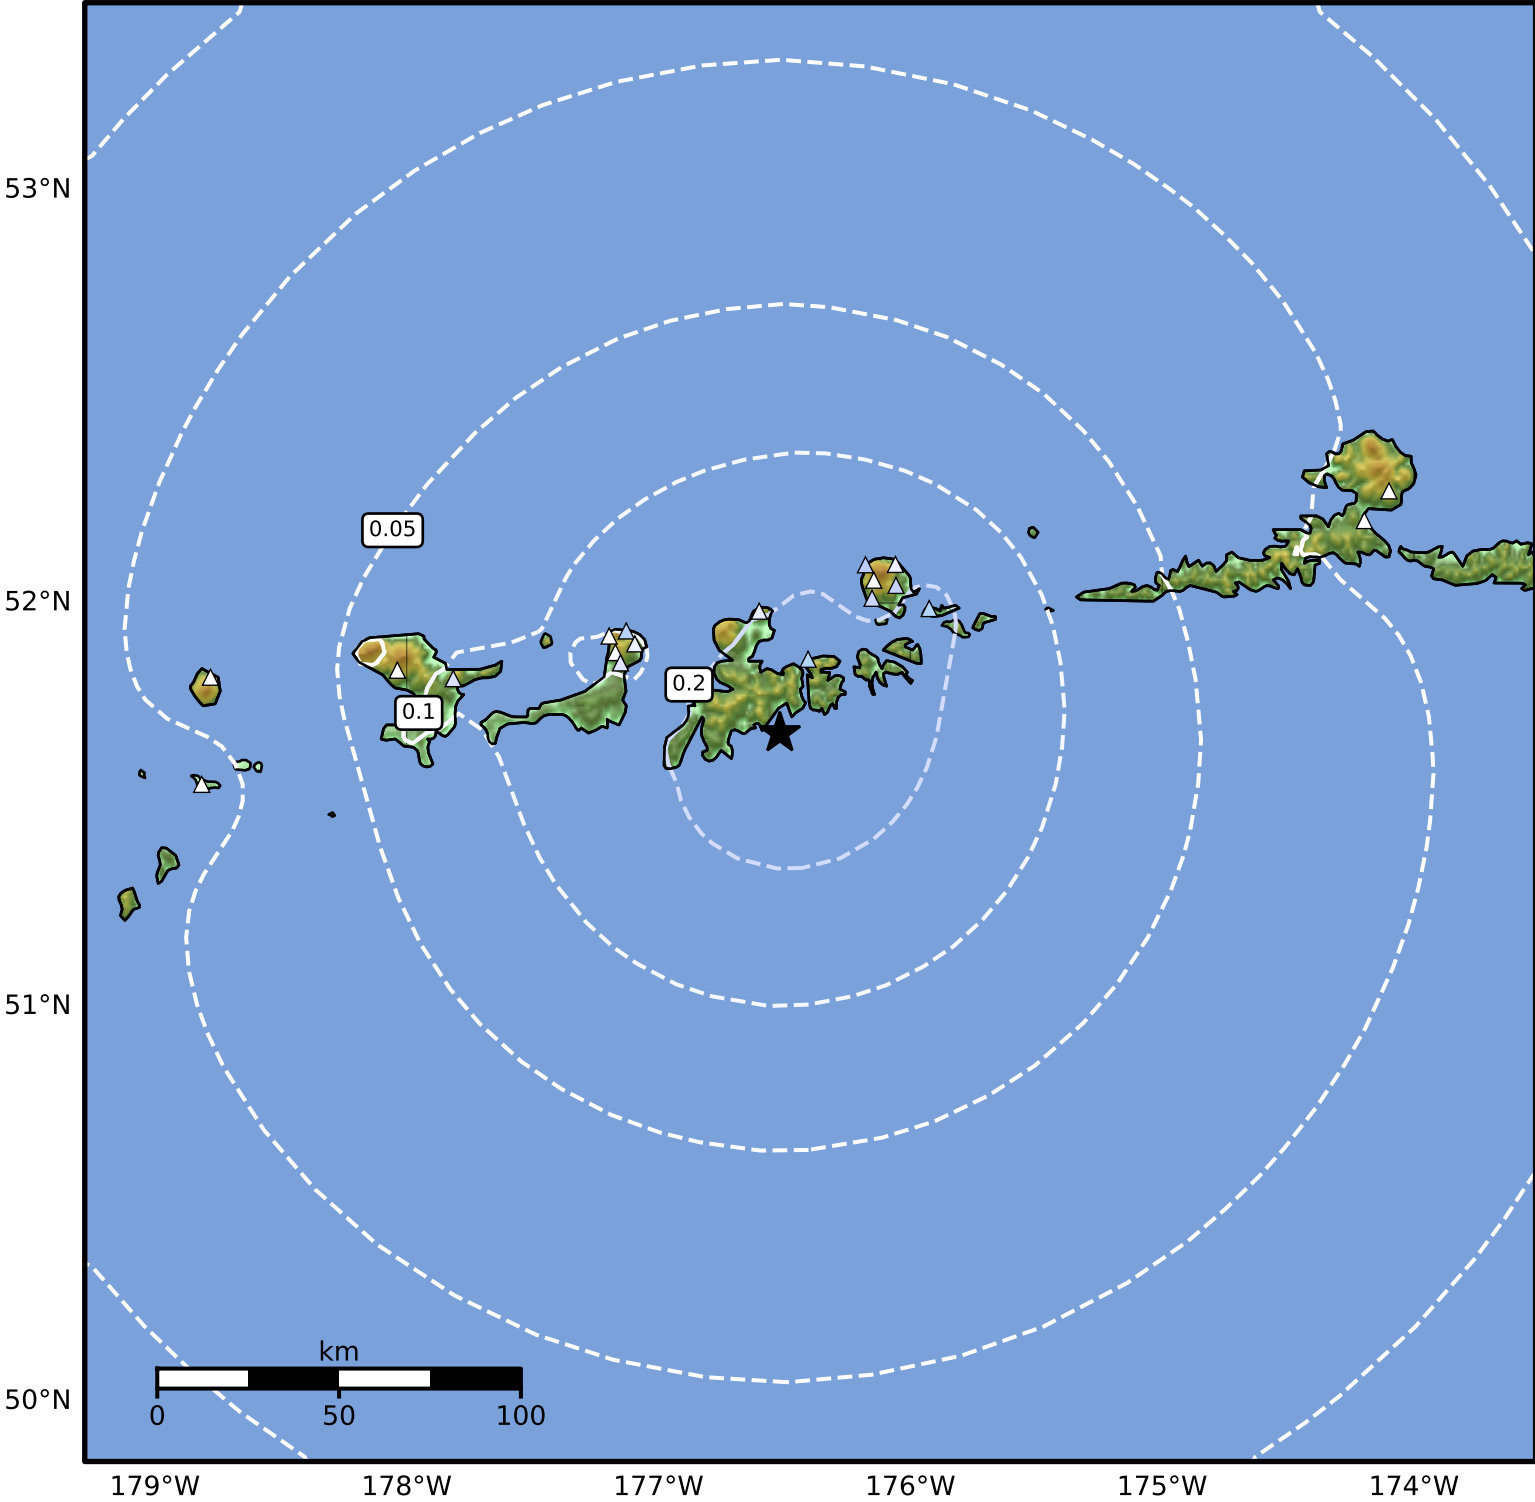

0.3 Second Peak Spectral Acceleration Map Alaska Earthquake Center  
 ShakeMap: 23 km (15 miles) SSE of Adak  
 Dec 15, 2025 17:23:42 UTC M3.7 N51.68 W176.52 Depth: 57.2km ID:2025yqdhri

<b>SA(0.3) (%g)</b>	<b>0.1</b>	<b>0.2</b>	<b>0.5</b>	<b>1</b>	<b>2</b>	<b>5</b>	<b>10</b>	<b>20</b>	<b>50</b>	<b>100</b>	<b>200</b>
---------------------	------------	------------	------------	----------	----------	----------	-----------	-----------	-----------	------------	------------

Scale based on Worden et al. (2012)

Version 3: Processed 2026-01-25T19:32:09Z

△ Seismic Instrument    ○ Reported Intensity

★ Epicenter