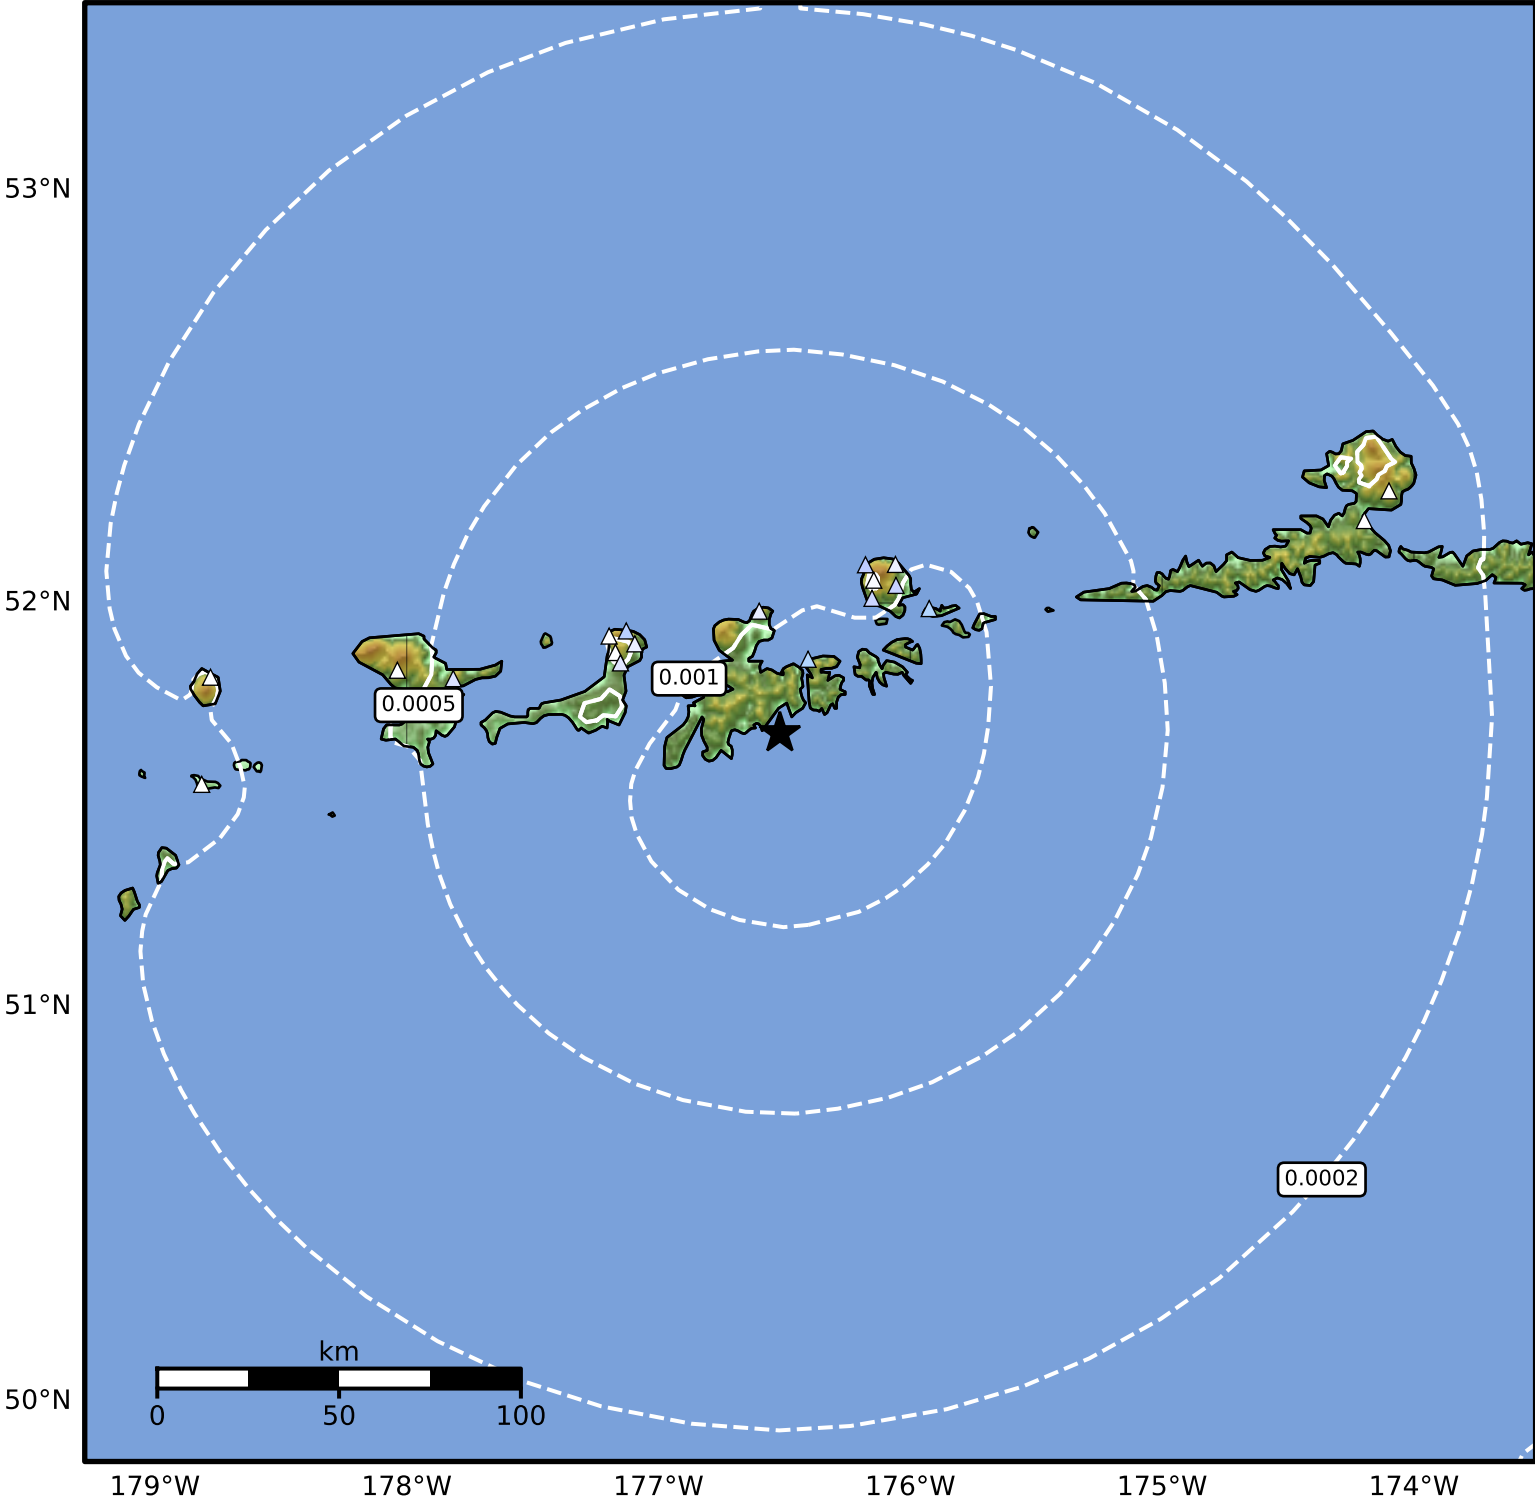

3.0 Second Peak Spectral Acceleration Map Alaska Earthquake Center
 ShakeMap: 23 km (15 miles) SSE of Adak
 Dec 15, 2025 17:23:42 UTC M3.7 N51.68 W176.52 Depth: 57.2km ID:2025yqdhri

SA(3.0) (%g)	0.1	0.2	0.5	1	2	5	10	20	50

Scale based on Worden et al. (2012)

Version 3: Processed 2026-01-25T19:32:09Z

△ Seismic Instrument ○ Reported Intensity

★ Epicenter