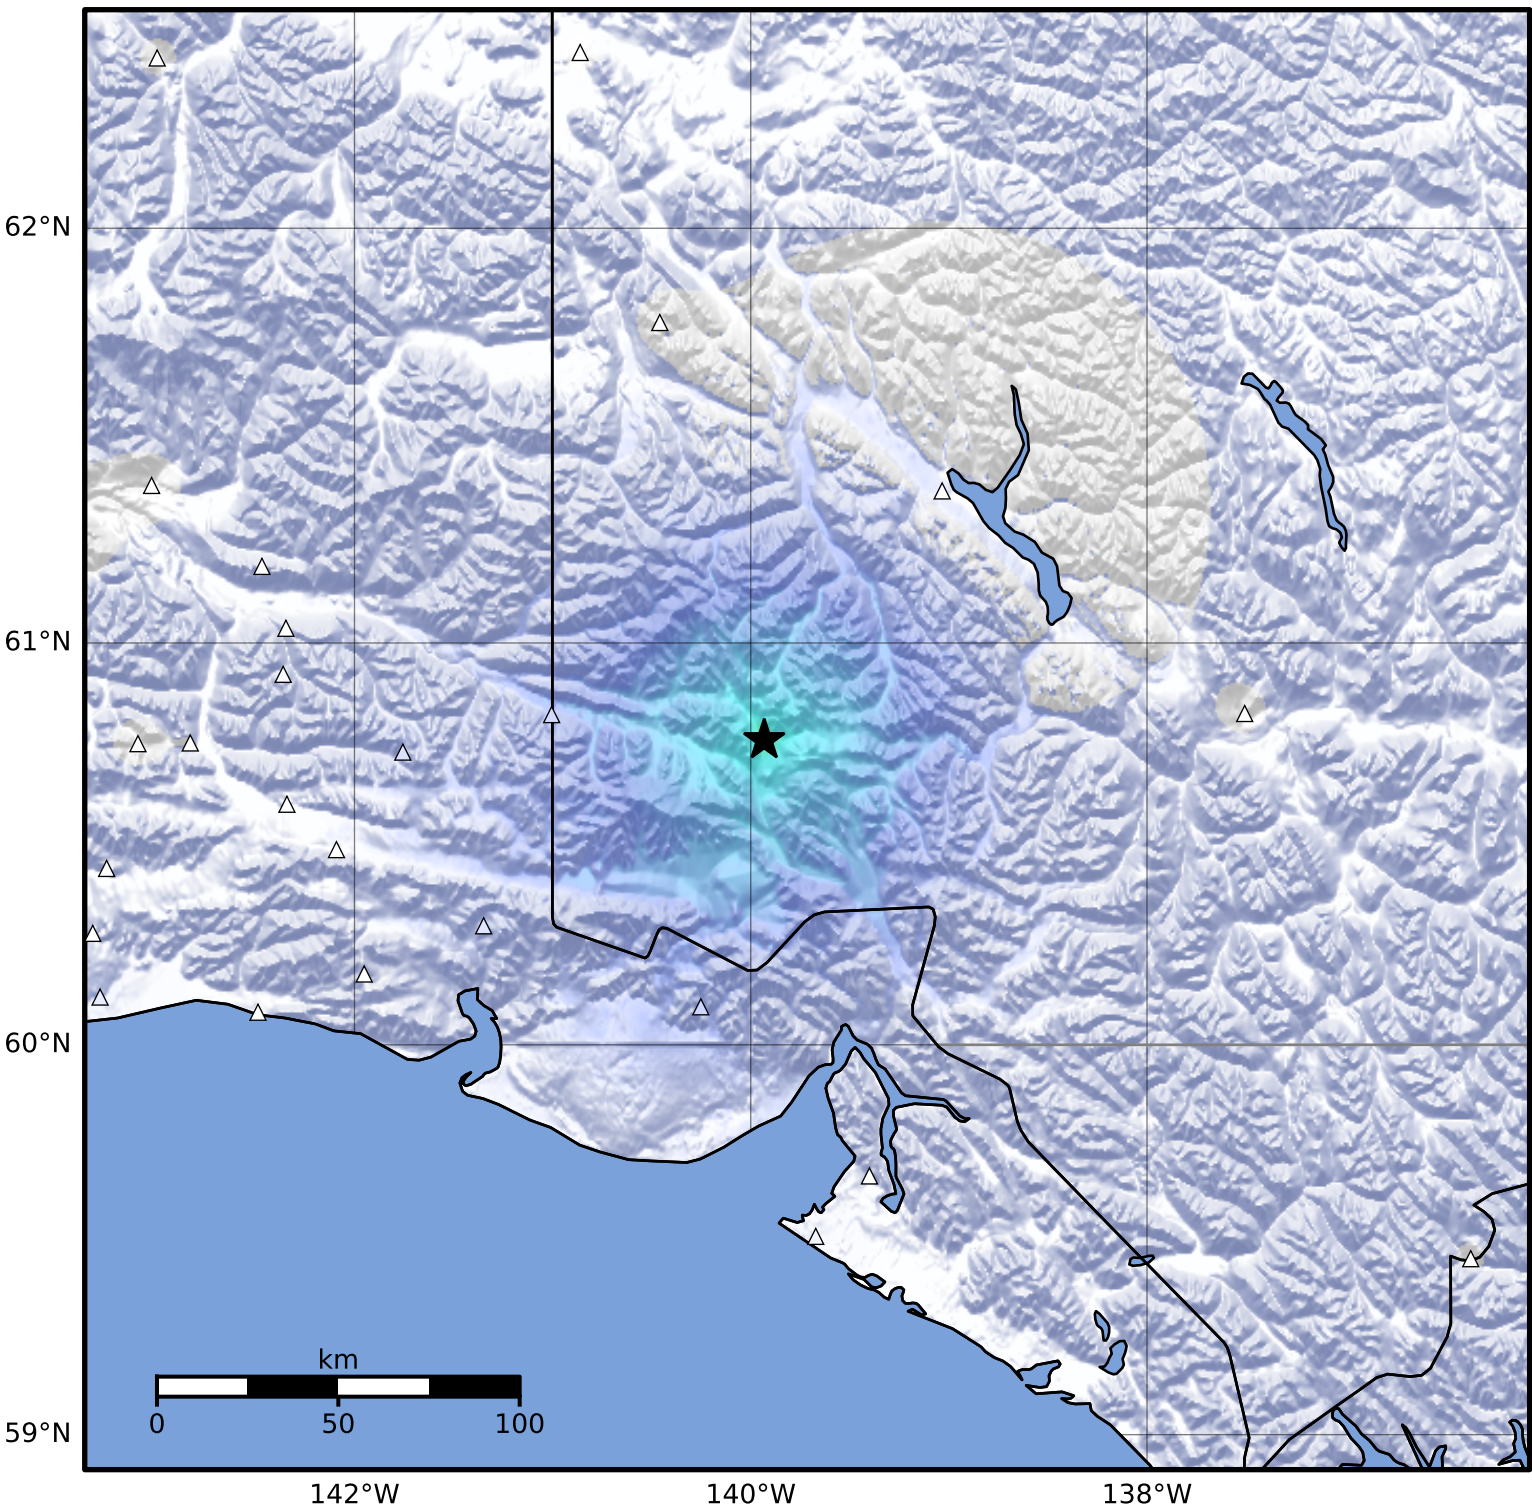

Macroseismic Intensity Map Alaska Earthquake Center
 ShakeMap: 135 km (84 miles) N of Yakutat
 Dec 25, 2025 09:34:51 UTC M4.0 N60.76 W139.93 Depth: 5.0km ID:2025zhxali

SHAKING	Not felt	Weak	Light	Moderate	Strong	Very strong	Severe	Violent	Extreme
DAMAGE	None	None	None	Very light	Light	Moderate	Moderate/heavy	Heavy	Very heavy
PGA(%g)	<0.0464	0.297	2.76	6.2	11.5	21.5	40.1	74.7	>139
PGV(cm/s)	<0.0215	0.135	1.41	4.65	9.64	20	41.4	85.8	>178
INTENSITY	I	II-III	IV	V	VI	VII	VIII	IX	X+

Scale based on Worden et al. (2012)

Version 1: Processed 2026-02-28T00:39:35Z

△ Seismic Instrument ○ Reported Intensity

★ Epicenter