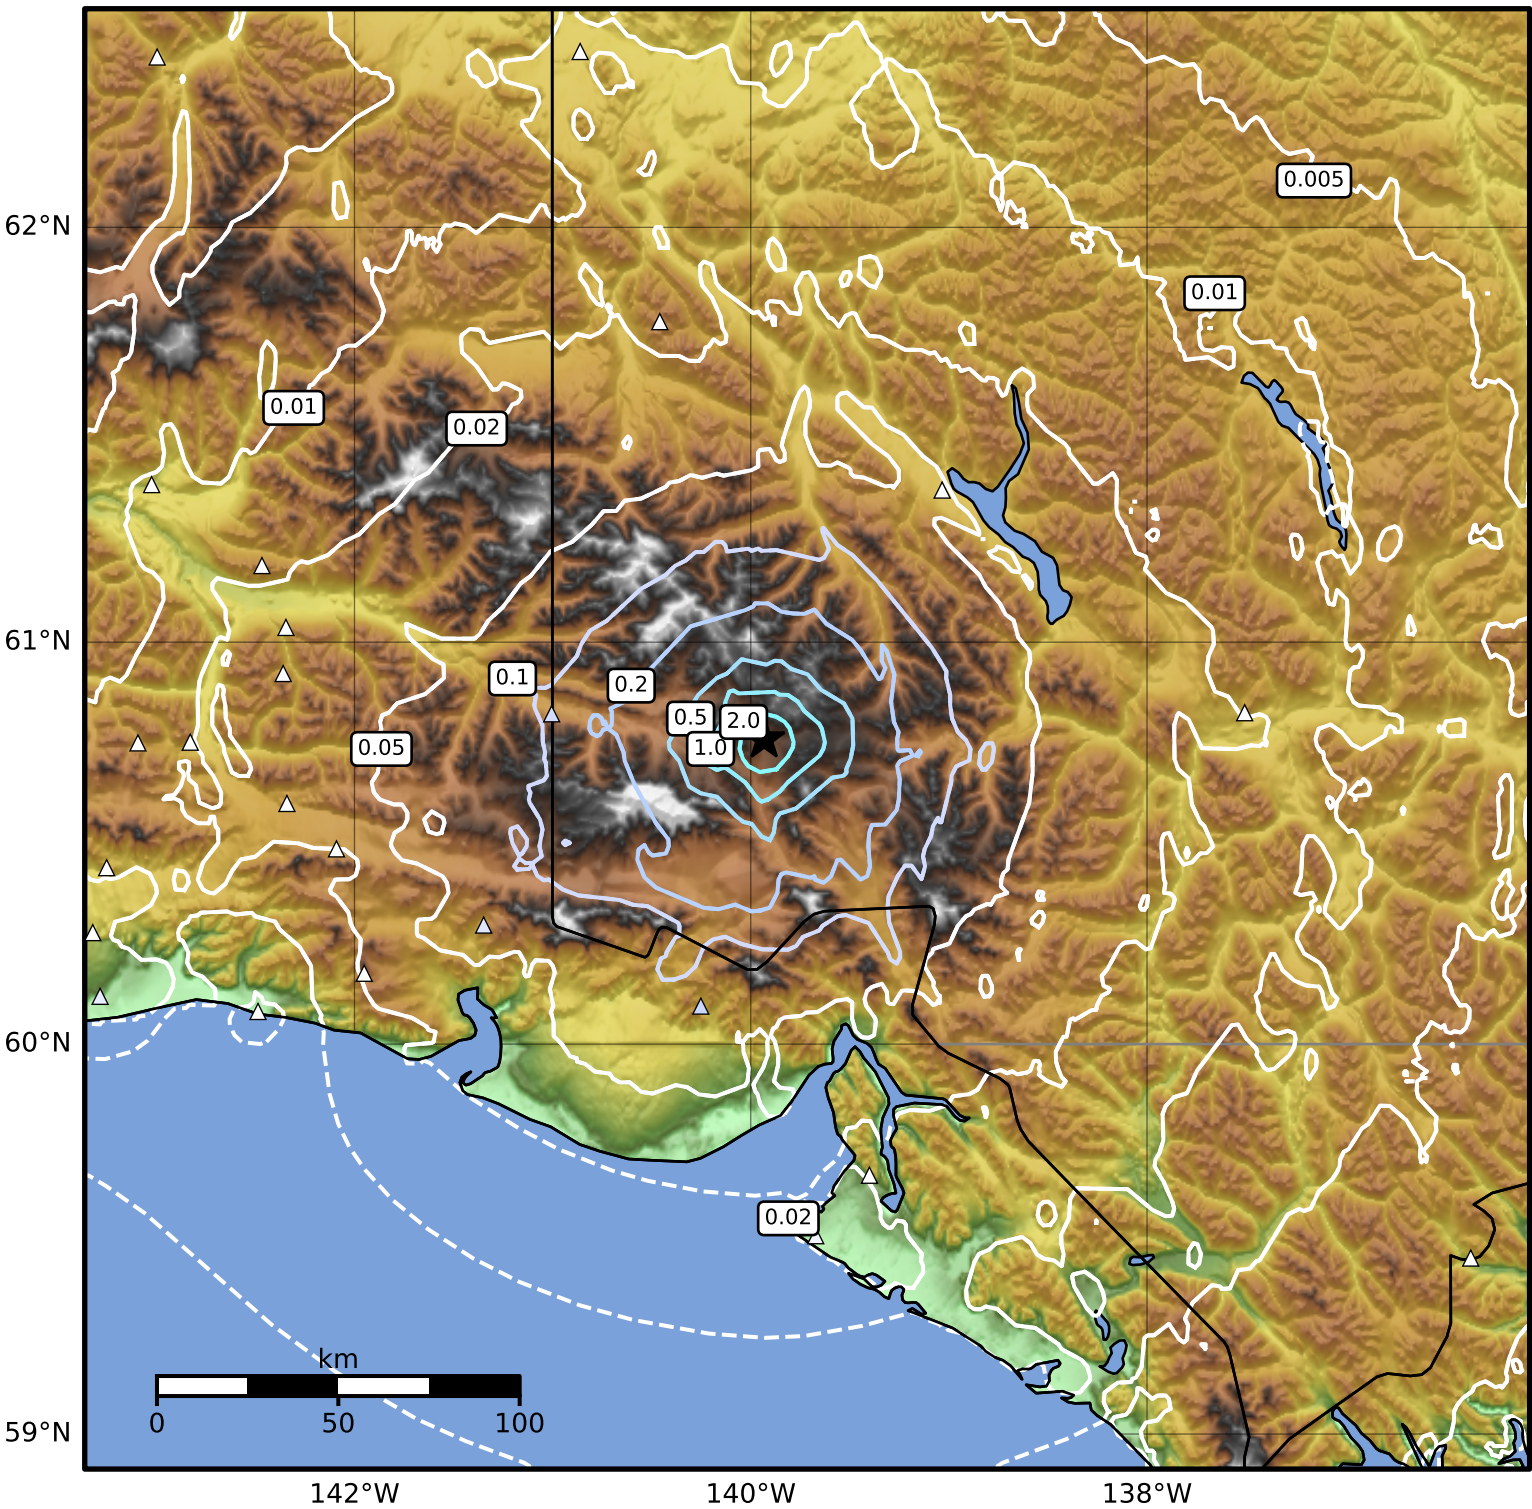

Peak Ground Acceleration Map Alaska Earthquake Center
 ShakeMap: 135 km (84 miles) N of Yakutat
 Dec 25, 2025 09:34:51 UTC M4.0 N60.76 W139.93 Depth: 5.0km ID:2025zhxali

| PGA (%g) | 0.1 | 0.2 | 0.5 | 1 | 2 | 5 | 10 | 20 | 50 | 100 | 200 |
|----------|-----|-----|-----|---|---|---|----|----|----|-----|-----|
|----------|-----|-----|-----|---|---|---|----|----|----|-----|-----|

Scale based on Worden et al. (2012)

Version 1: Processed 2026-02-28T00:39:35Z

△ Seismic Instrument ○ Reported Intensity

★ Epicenter