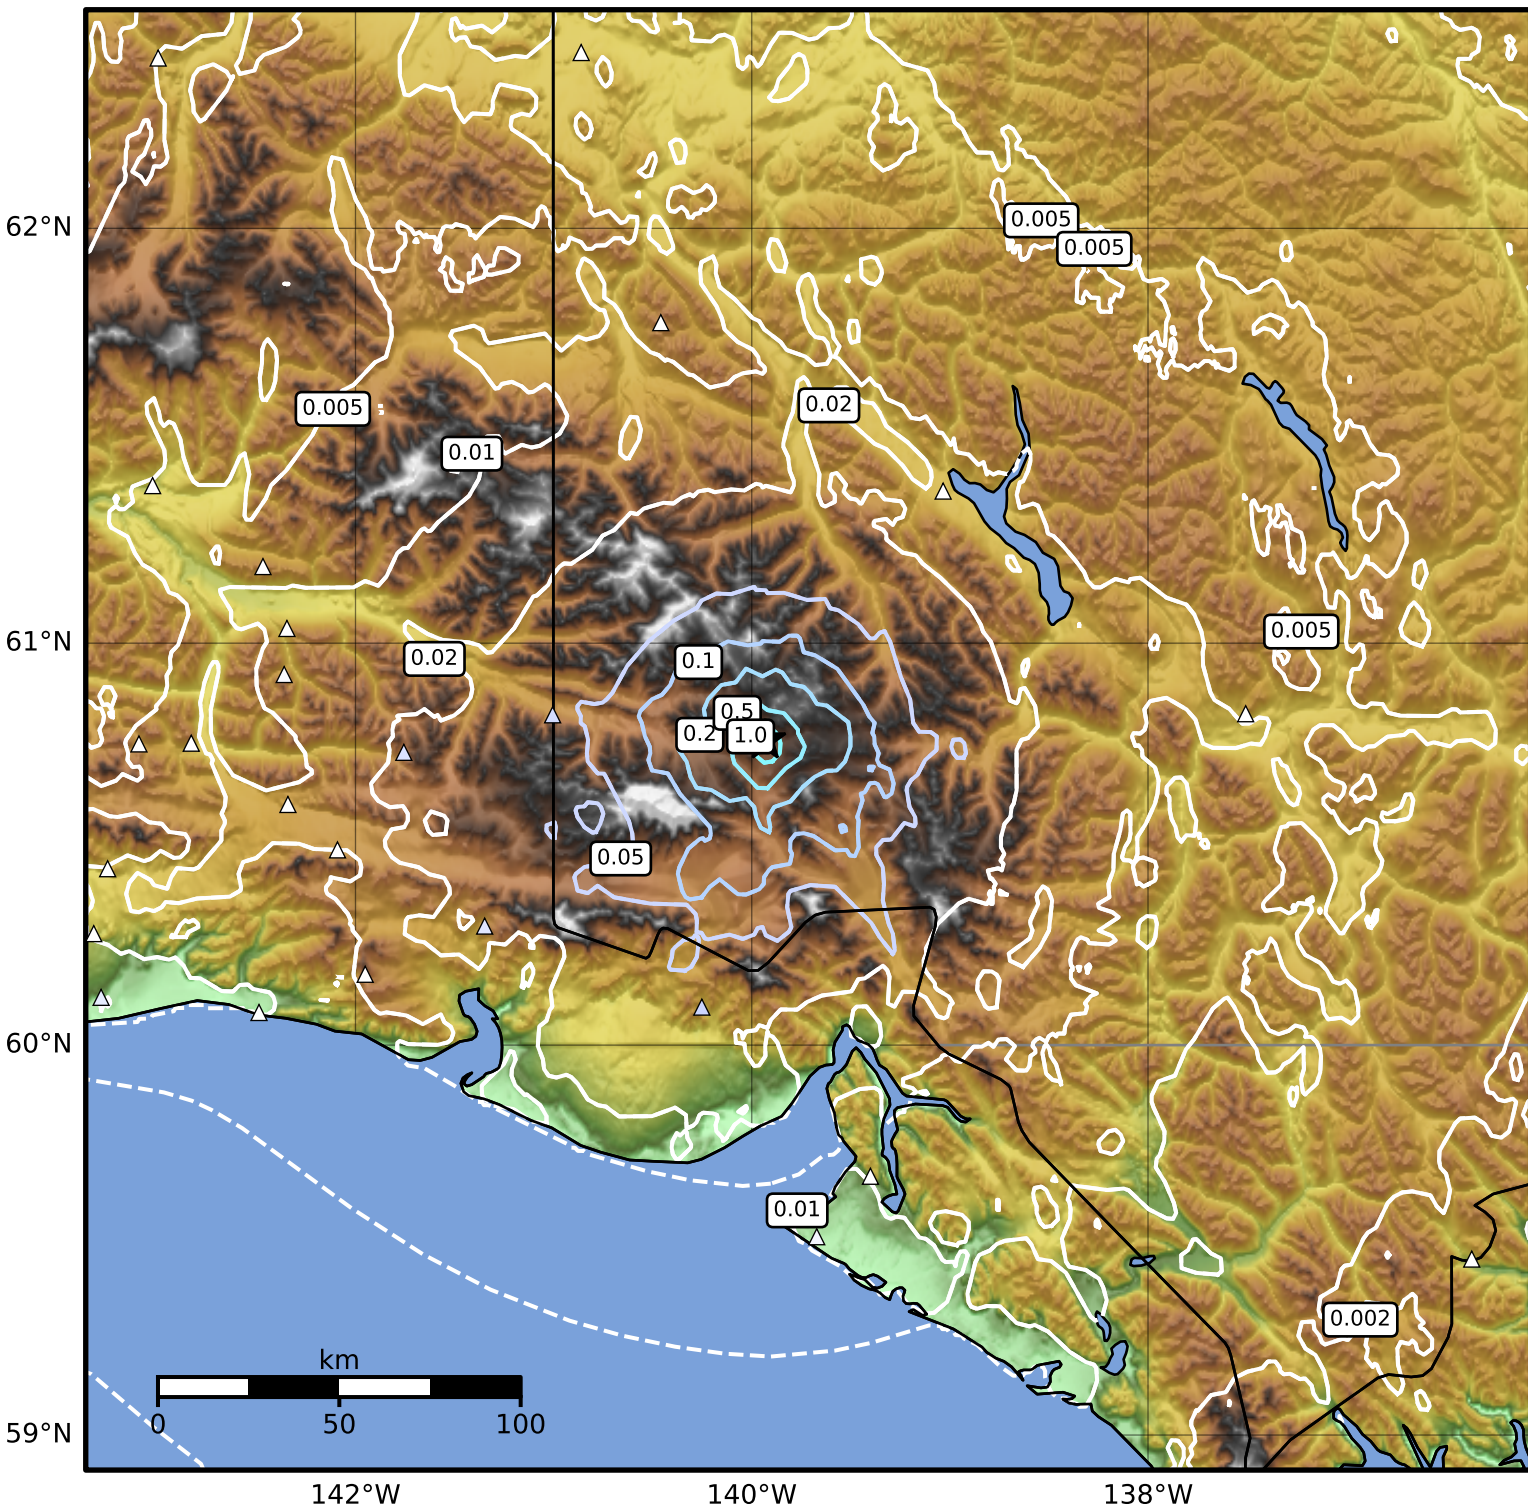

Peak Ground Velocity Map Alaska Earthquake Center
 ShakeMap: 135 km (84 miles) N of Yakutat
 Dec 25, 2025 09:34:51 UTC M4.0 N60.76 W139.93 Depth: 5.0km ID:2025zhxali

PGV (cm/s)	0.1	0.2	0.5	1	2	5	10	20	50	100	200
------------	-----	-----	-----	---	---	---	----	----	----	-----	-----

Scale based on Worden et al. (2012)

Version 1: Processed 2026-02-28T00:39:35Z

△ Seismic Instrument ○ Reported Intensity

★ Epicenter