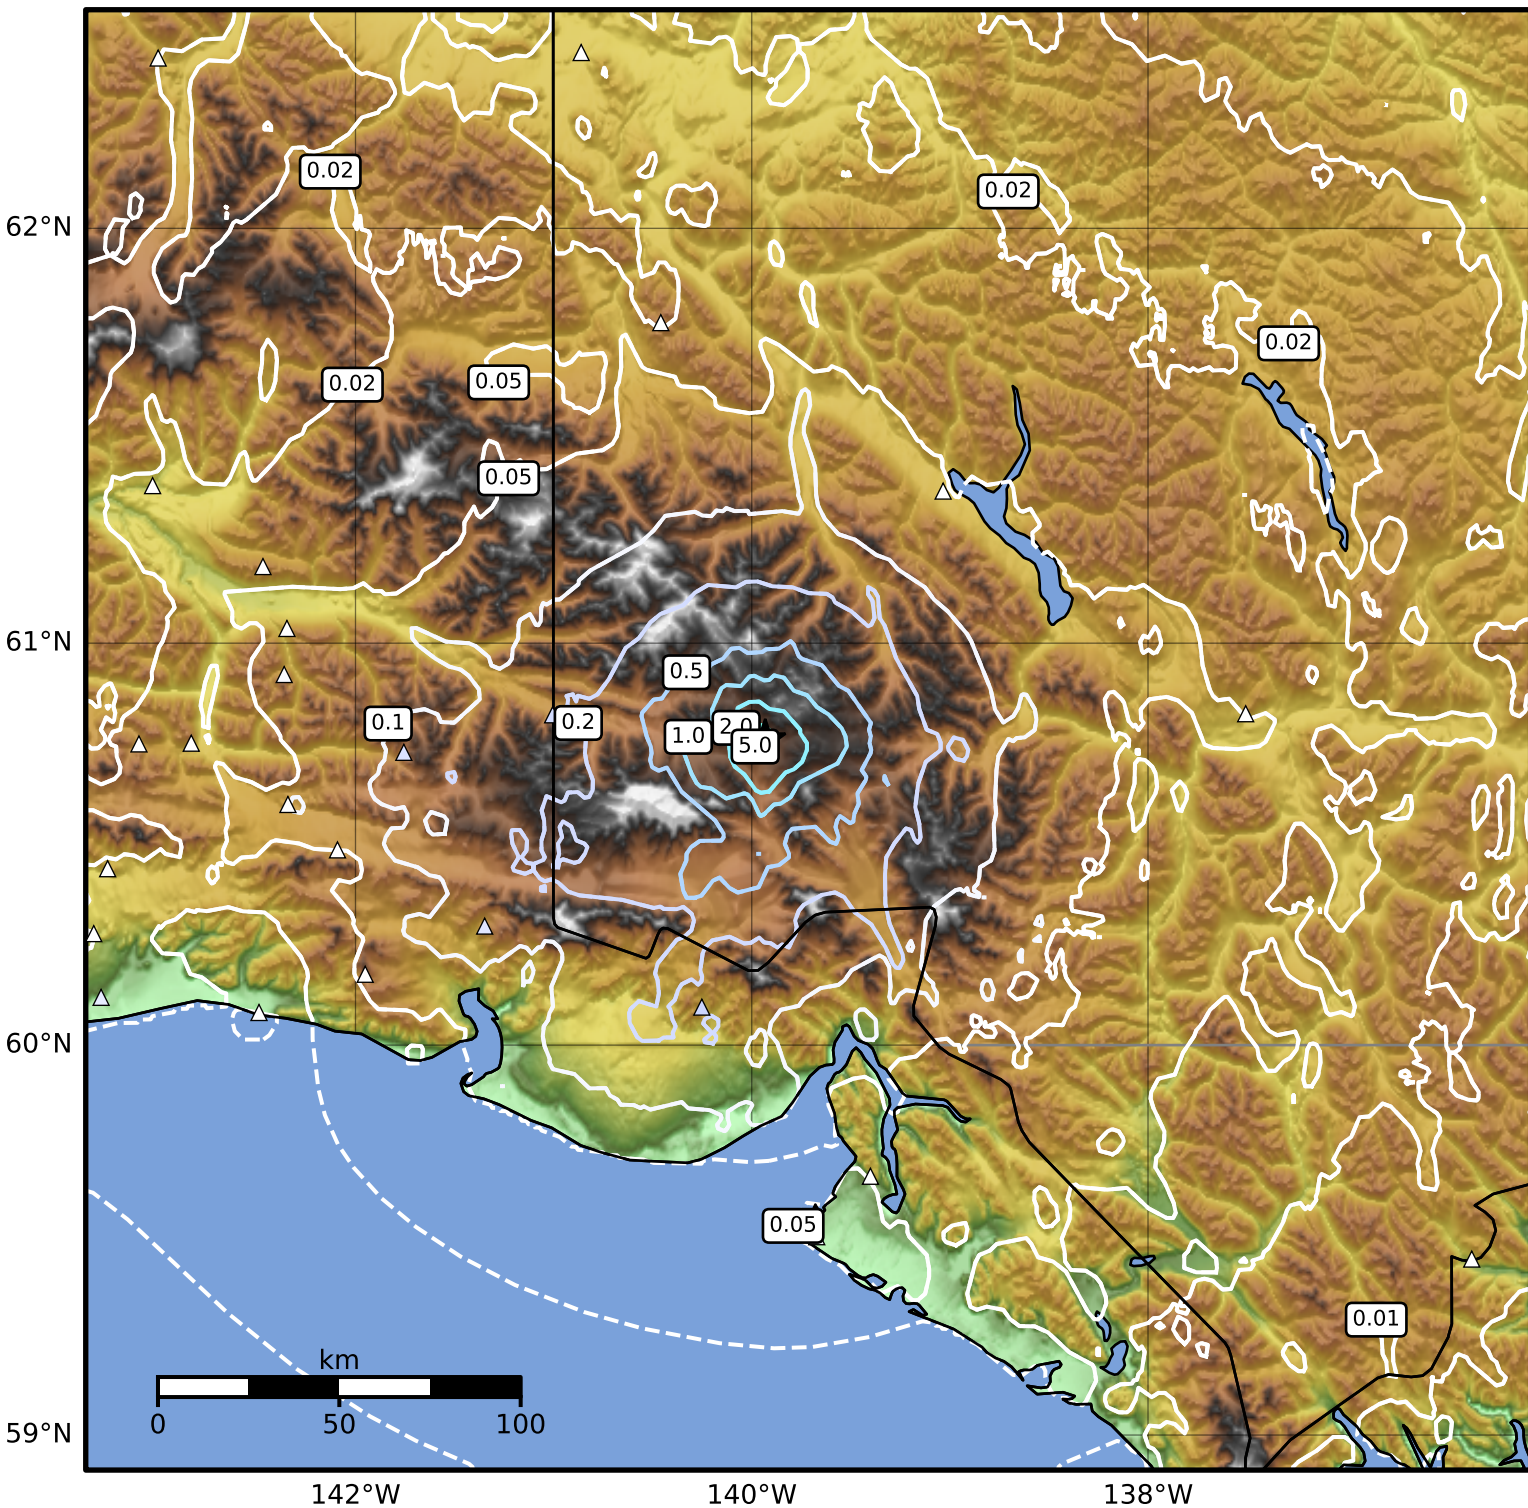

0.3 Second Peak Spectral Acceleration Map Alaska Earthquake Center
 ShakeMap: 135 km (84 miles) N of Yakutat
 Dec 25, 2025 09:34:51 UTC M4.0 N60.76 W139.93 Depth: 5.0km ID:2025zhxali

SA(0.3) (%g)	0.1	0.2	0.5	1	2	5	10	20	50	100	200
--------------	-----	-----	-----	---	---	---	----	----	----	-----	-----

Scale based on Worden et al. (2012)

Version 1: Processed 2026-02-28T00:39:35Z

△ Seismic Instrument ○ Reported Intensity

★ Epicenter