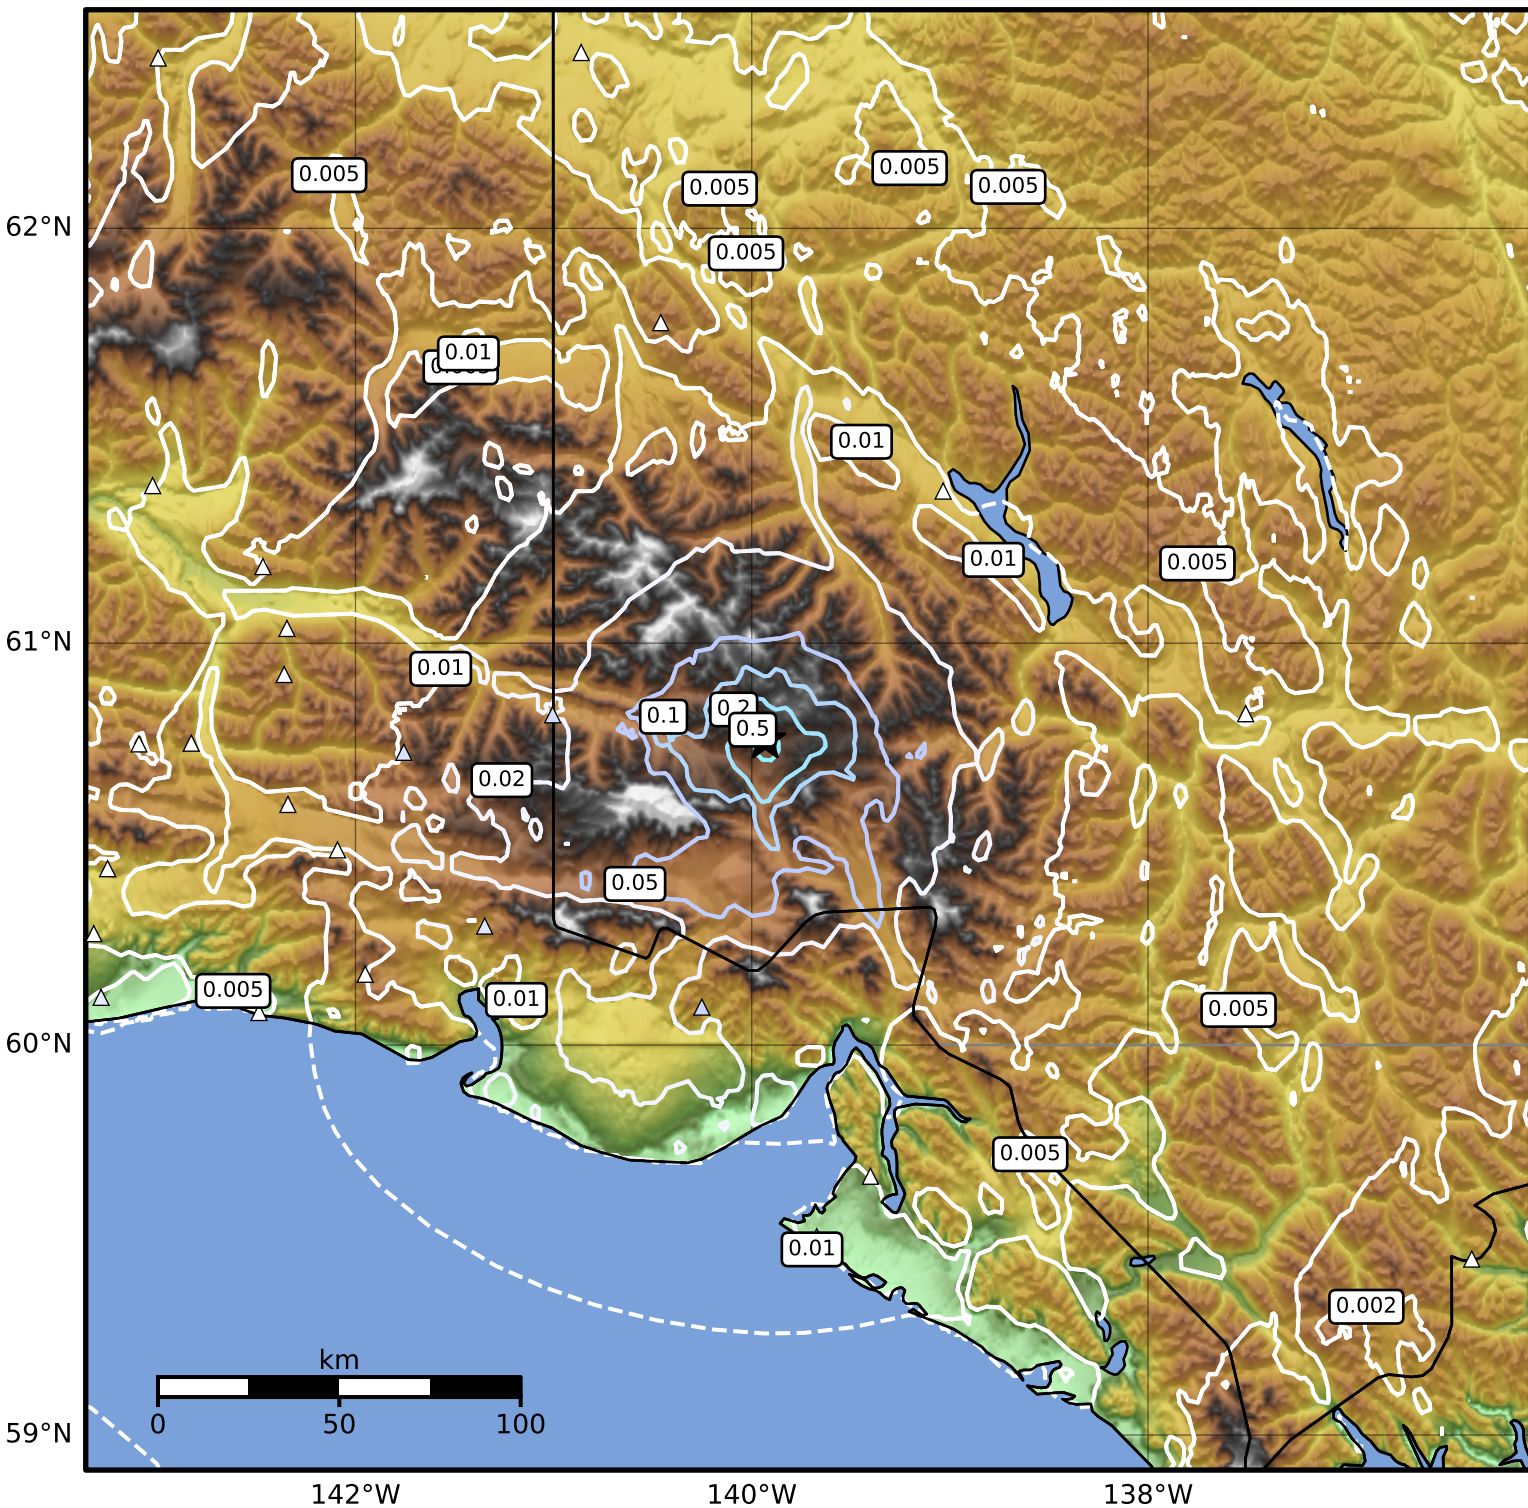

1.0 Second Peak Spectral Acceleration Map Alaska Earthquake Center
 ShakeMap: 135 km (84 miles) N of Yakutat
 Dec 25, 2025 09:34:51 UTC M4.0 N60.76 W139.93 Depth: 5.0km ID:2025zhxali

SA(1.0) (%g)	0.1	0.2	0.5	1	2	5	10	20	50	100	200
--------------	-----	-----	-----	---	---	---	----	----	----	-----	-----

Scale based on Worden et al. (2012)

Version 1: Processed 2026-02-28T00:39:35Z

△ Seismic Instrument ○ Reported Intensity

★ Epicenter