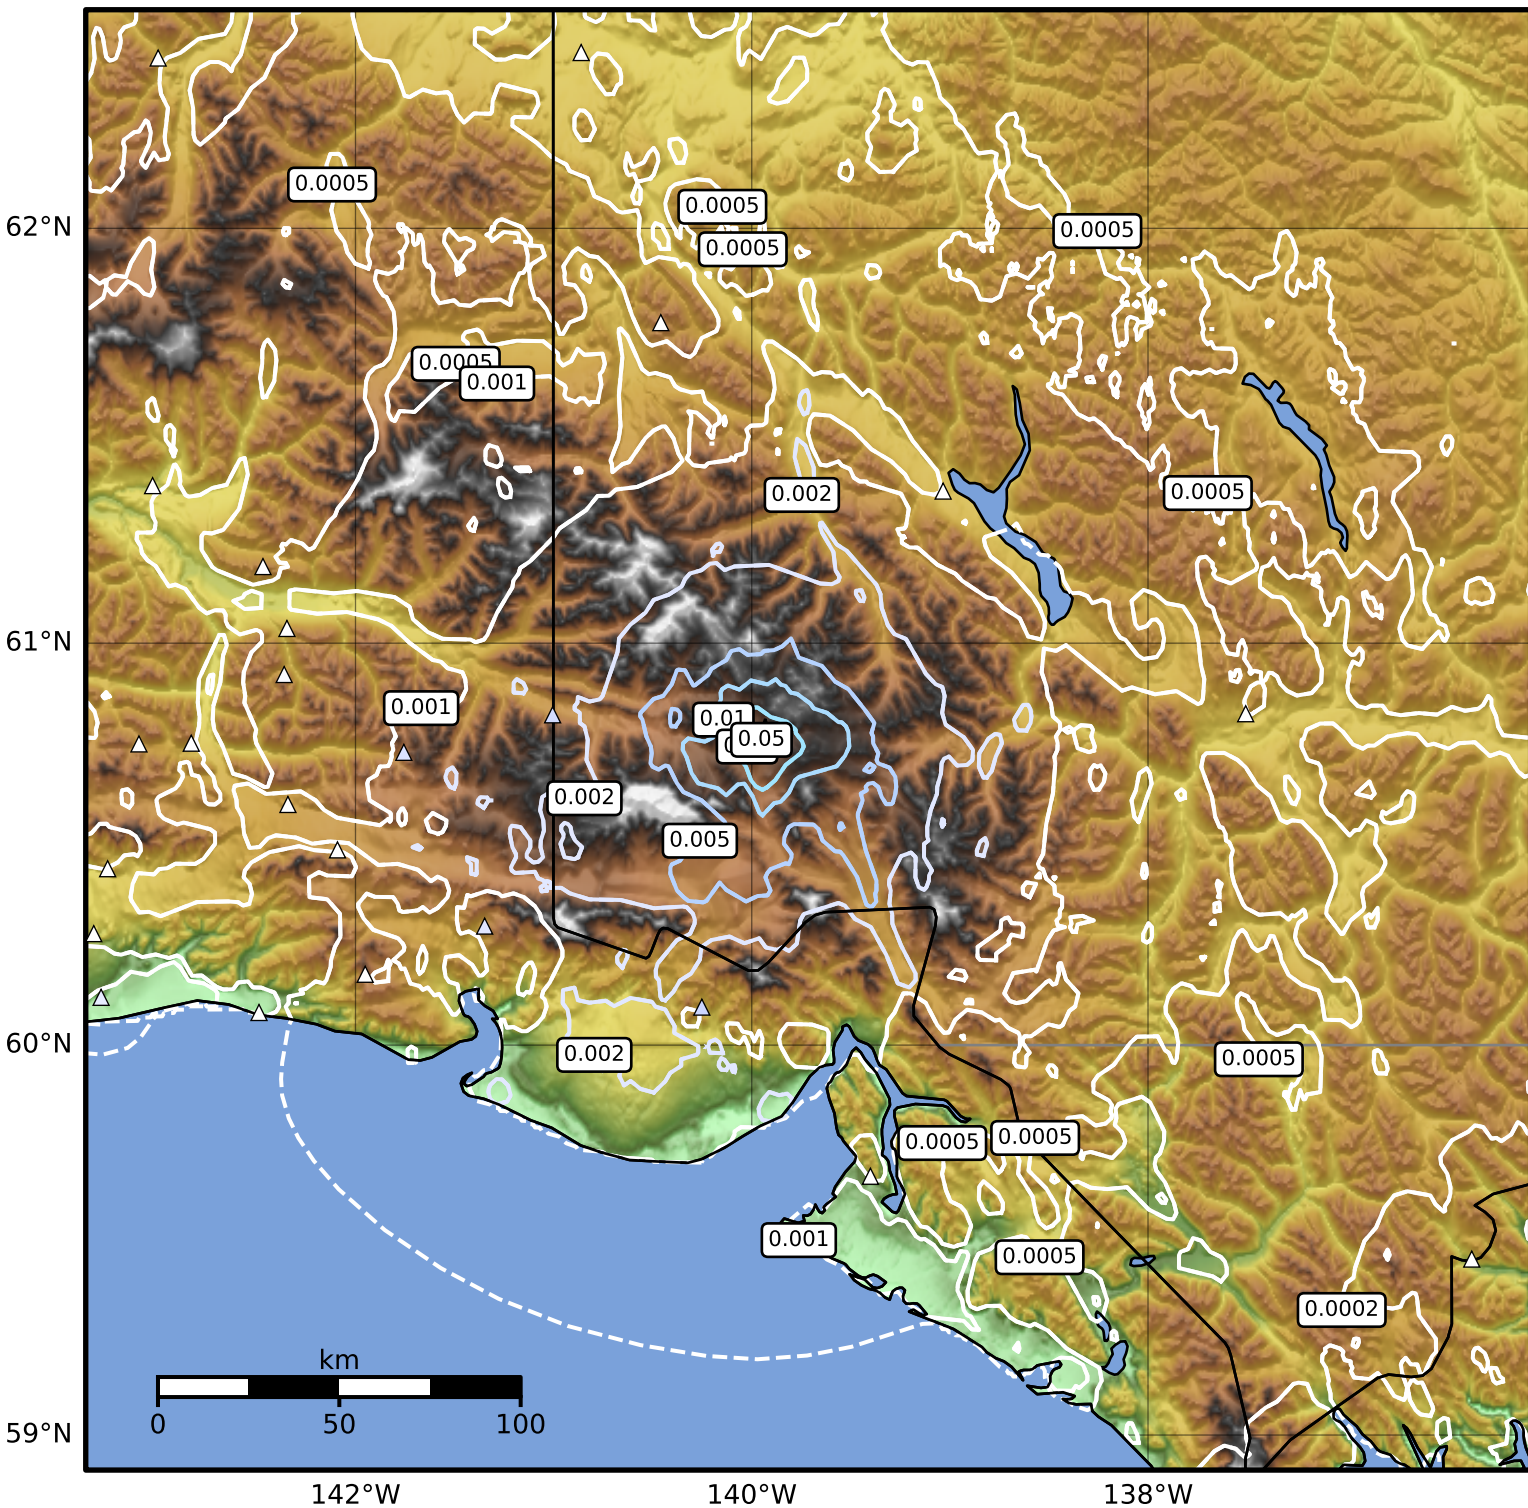

3.0 Second Peak Spectral Acceleration Map Alaska Earthquake Center  
 ShakeMap: 135 km (84 miles) N of Yakutat  
 Dec 25, 2025 09:34:51 UTC M4.0 N60.76 W139.93 Depth: 5.0km ID:2025zhxali

Scale based on Worden et al. (2012)

Version 1: Processed 2026-02-28T00:39:35Z

△ Seismic Instrument ○ Reported Intensity

★ Epicenter