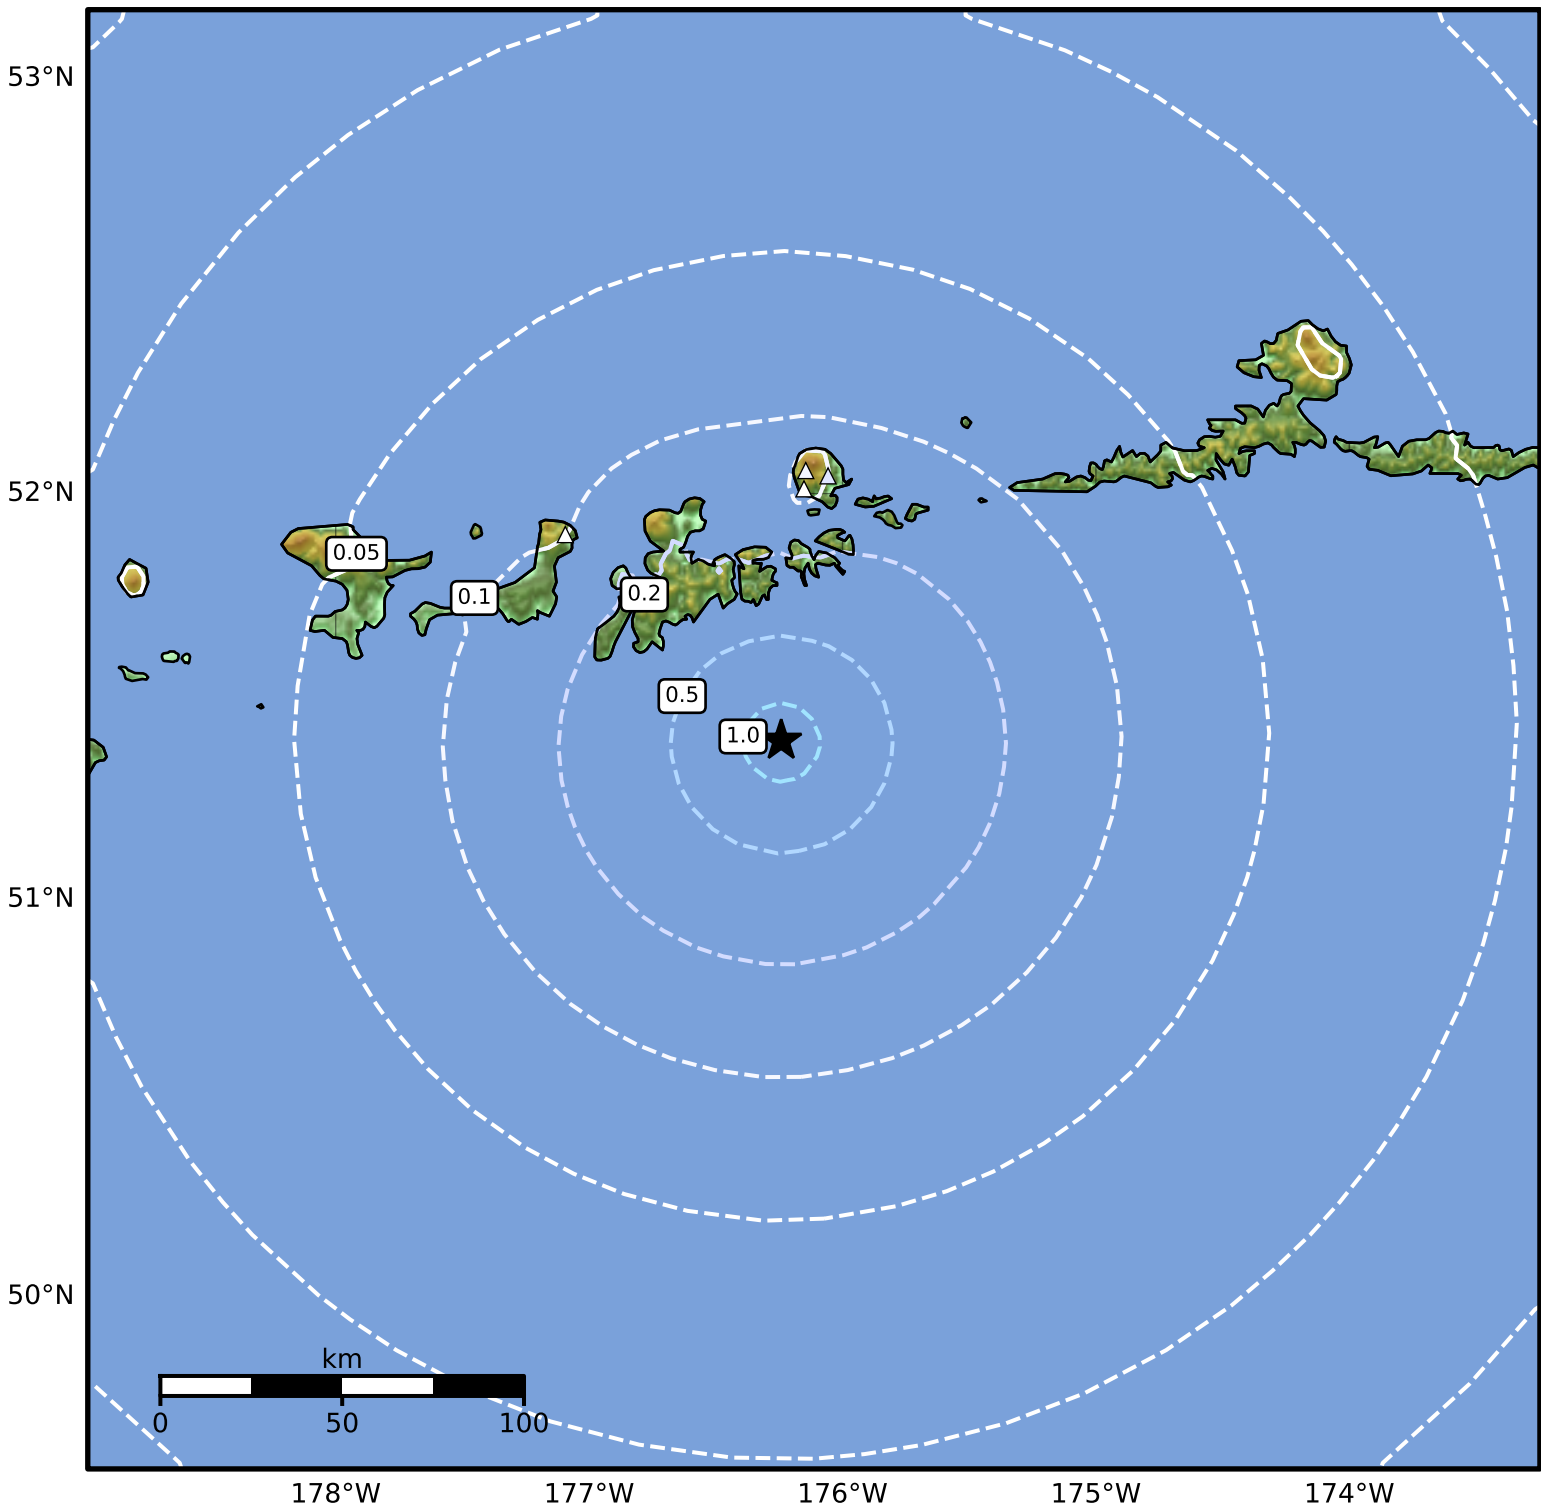

0.3 Second Peak Spectral Acceleration Map Alaska Earthquake Center
ShakeMap: 60 km (37 miles) SSE of Adak
Dec 28, 2025 07:55:01 UTC M3.4 N51.39 W176.24 Depth: 18.8km ID:2025zngxpb

SA(0.3) (%g)	0.1	0.2	0.5	1	2	5	10	20	50	100	200
--------------	-----	-----	-----	---	---	---	----	----	----	-----	-----

Scale based on Worden et al. (2012)

Version 1: Processed 2026-03-10T02:35:58Z

△ Seismic Instrument ○ Reported Intensity

★ Epicenter