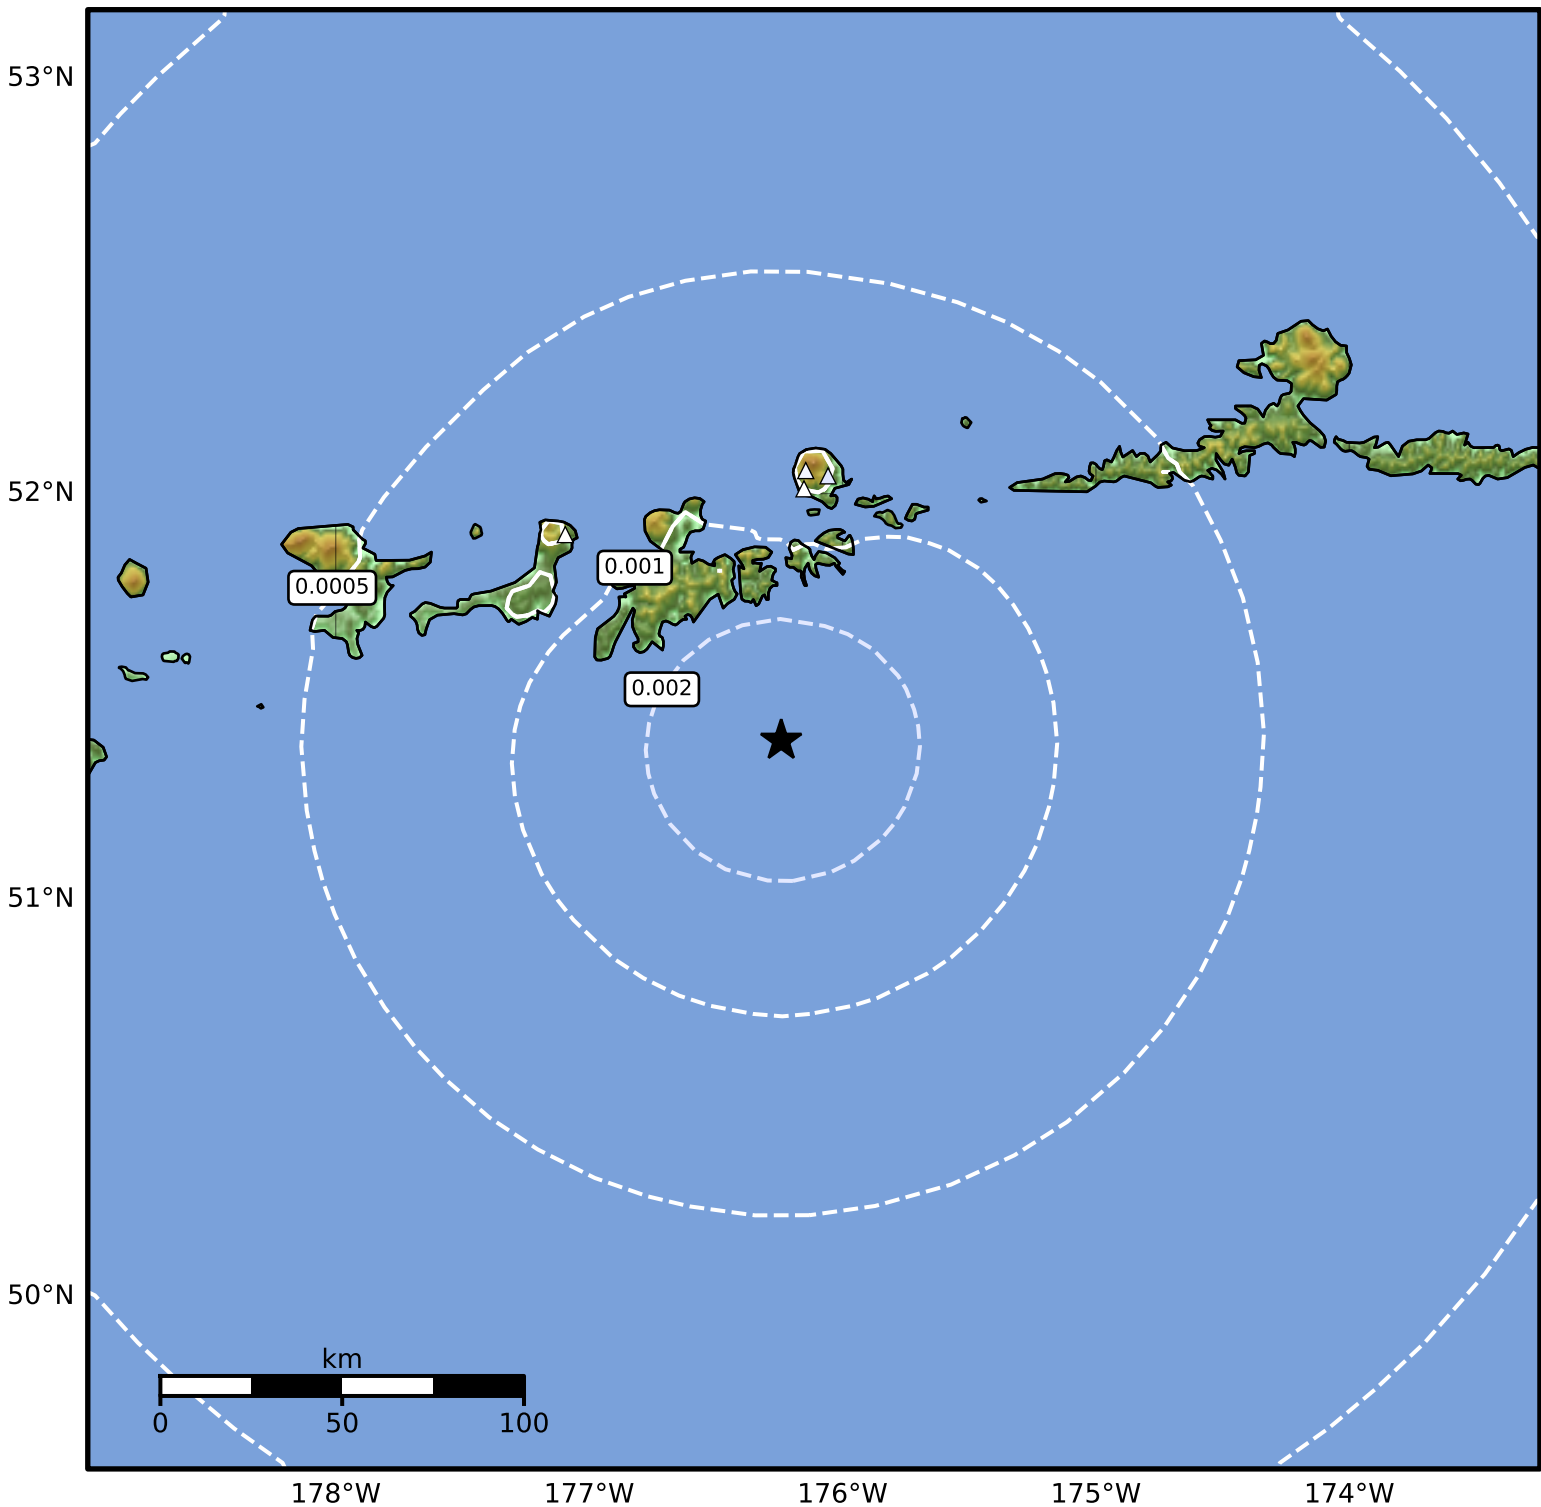

3.0 Second Peak Spectral Acceleration Map Alaska Earthquake Center
ShakeMap: 60 km (37 miles) SSE of Adak
Dec 28, 2025 07:55:01 UTC M3.4 N51.39 W176.24 Depth: 18.8km ID:2025zngxpb

Scale based on Worden et al. (2012)

Version 1: Processed 2026-03-10T02:35:58Z

△ Seismic Instrument ○ Reported Intensity

★ Epicenter