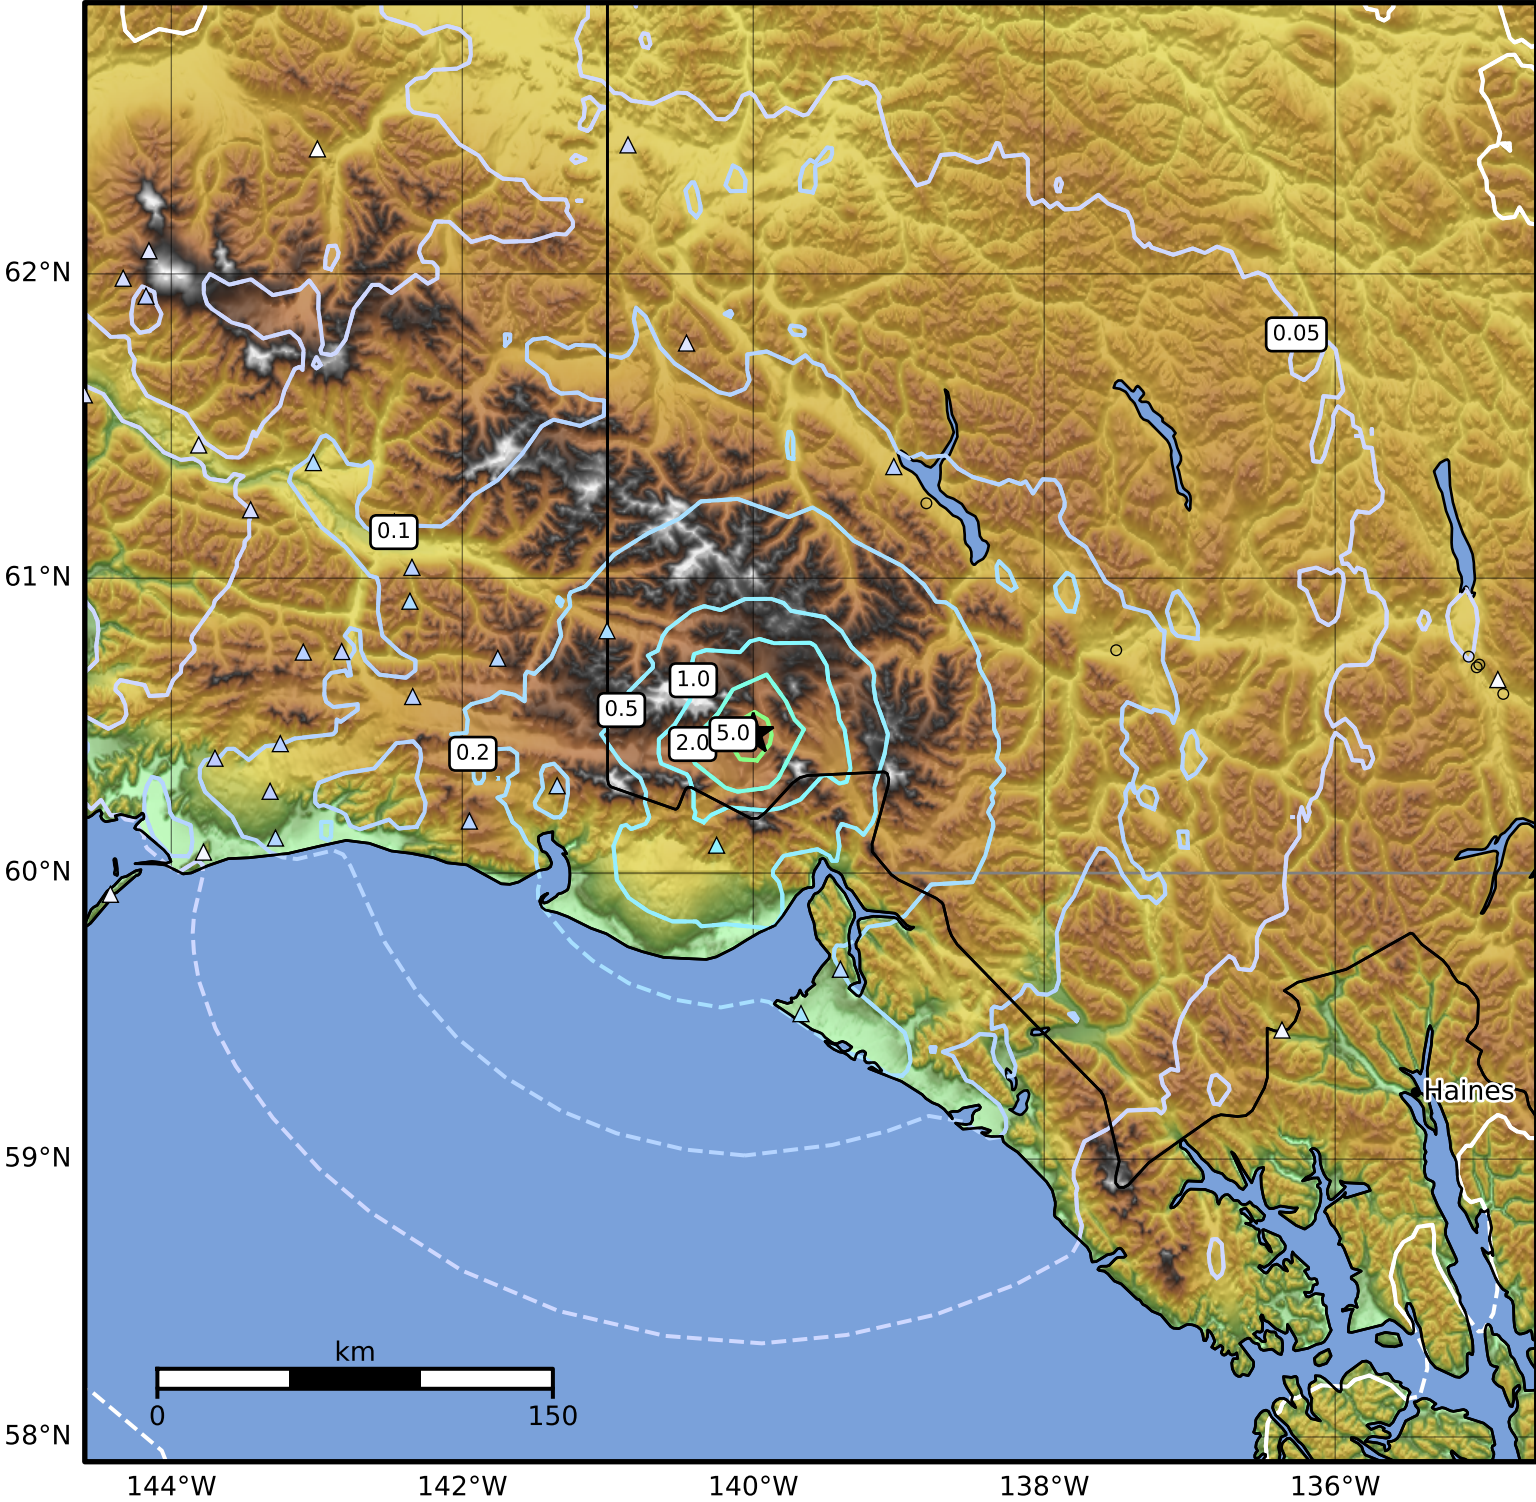

Peak Ground Velocity Map Alaska Earthquake Center  
ShakeMap: 105 km (65 miles) N of Yakutat  
Jan 01, 2026 06:55:00 UTC M5.3 N60.48 W140.00 Depth: 5.0km ID:2026aansvm

PGV (cm/s)	0.1	0.2	0.5	1	2	5	10	20	50	100	200
------------	-----	-----	-----	---	---	---	----	----	----	-----	-----

Scale based on Worden et al. (2012)

Version 3: Processed 2026-01-01T08:03:13Z

△ Seismic Instrument ○ Reported Intensity

★ Epicenter