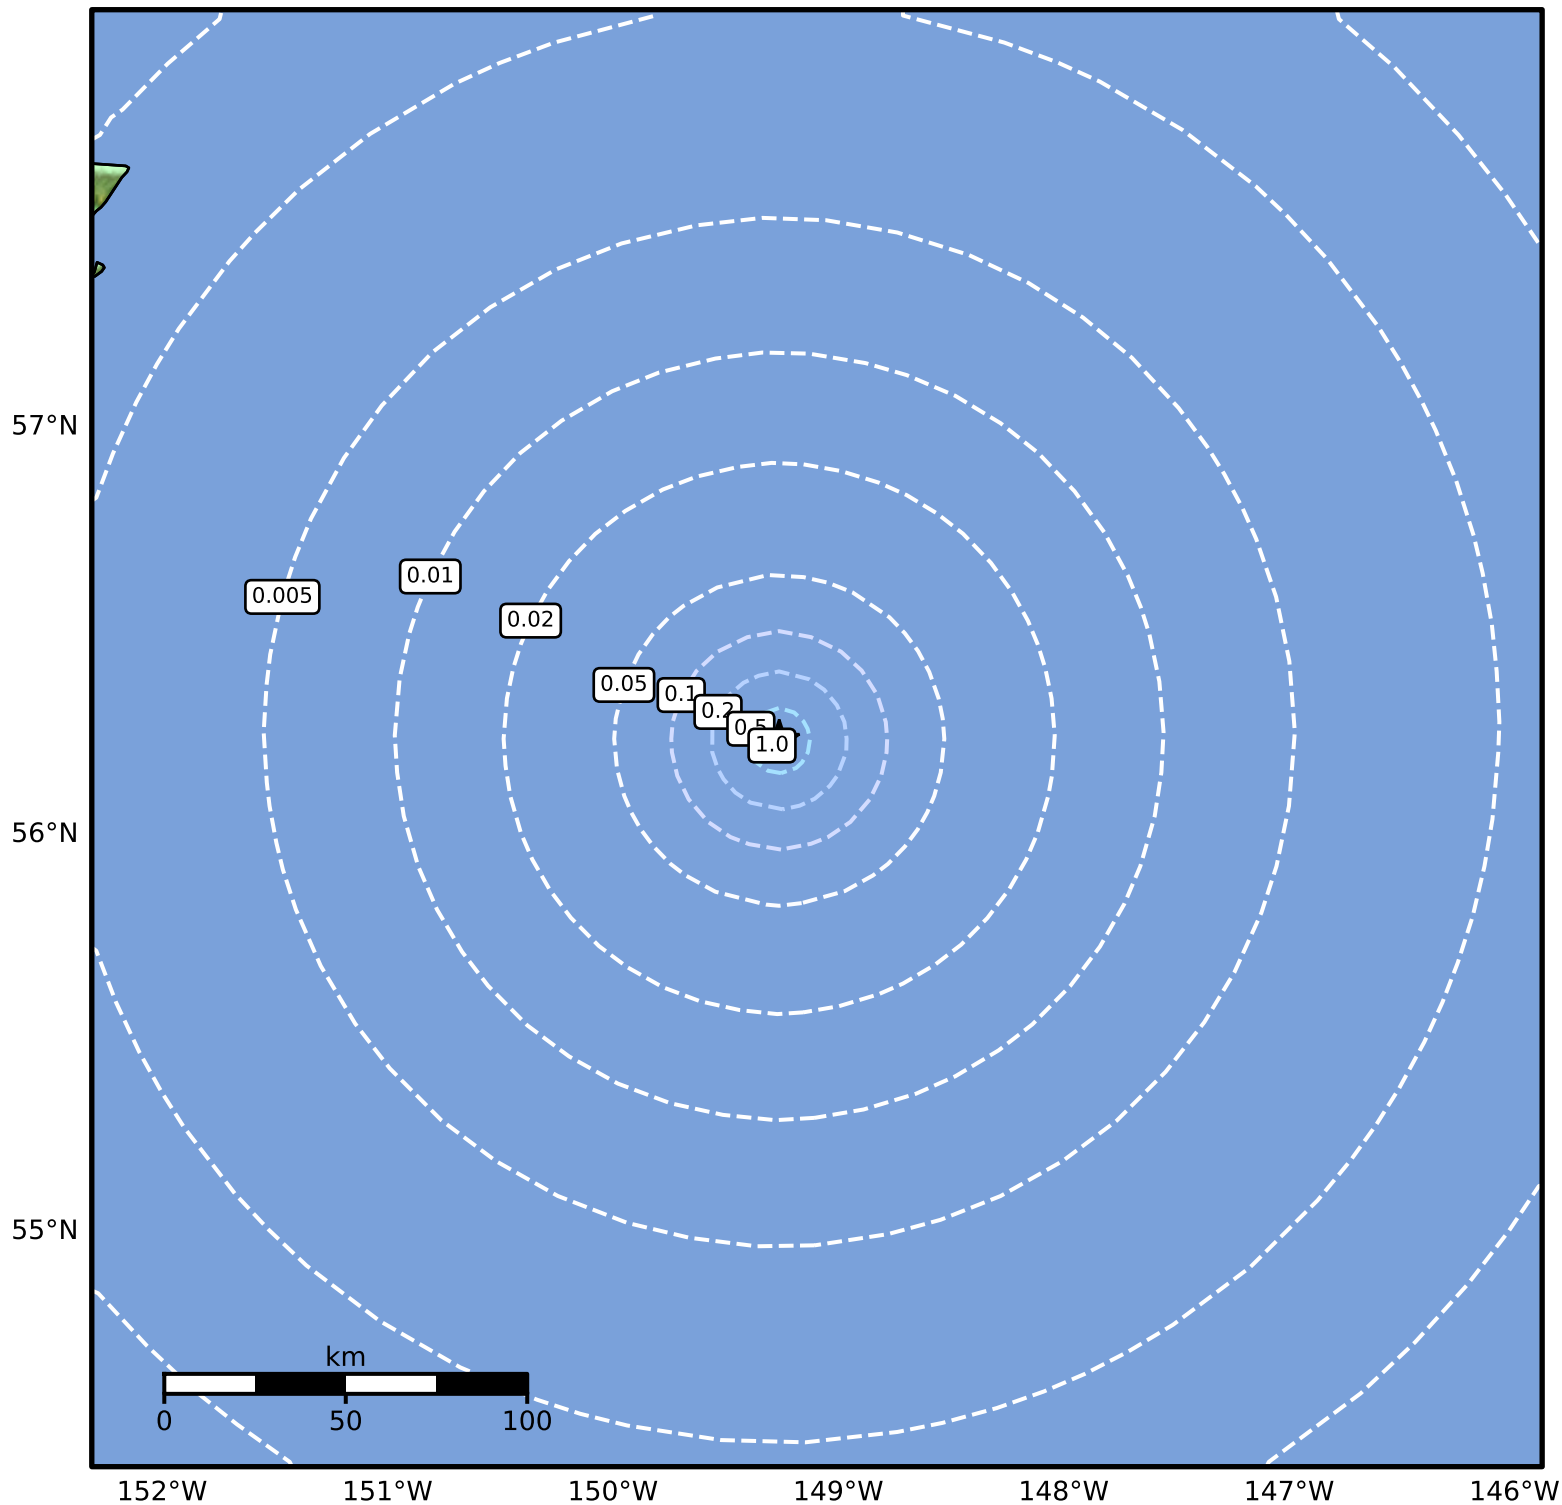

Peak Ground Acceleration Map Alaska Earthquake Center  
 ShakeMap: 258 km (160 miles) SE of Kodiak  
 Jan 02, 2026 07:03:44 UTC M3.4 N56.23 W149.26 Depth: 2.4km ID:2026acjsor

Scale based on Worden et al. (2012)

△ Seismic Instrument ○ Reported Intensity

★ Epicenter

Version 2: Processed 2026-01-02T19:22:55Z