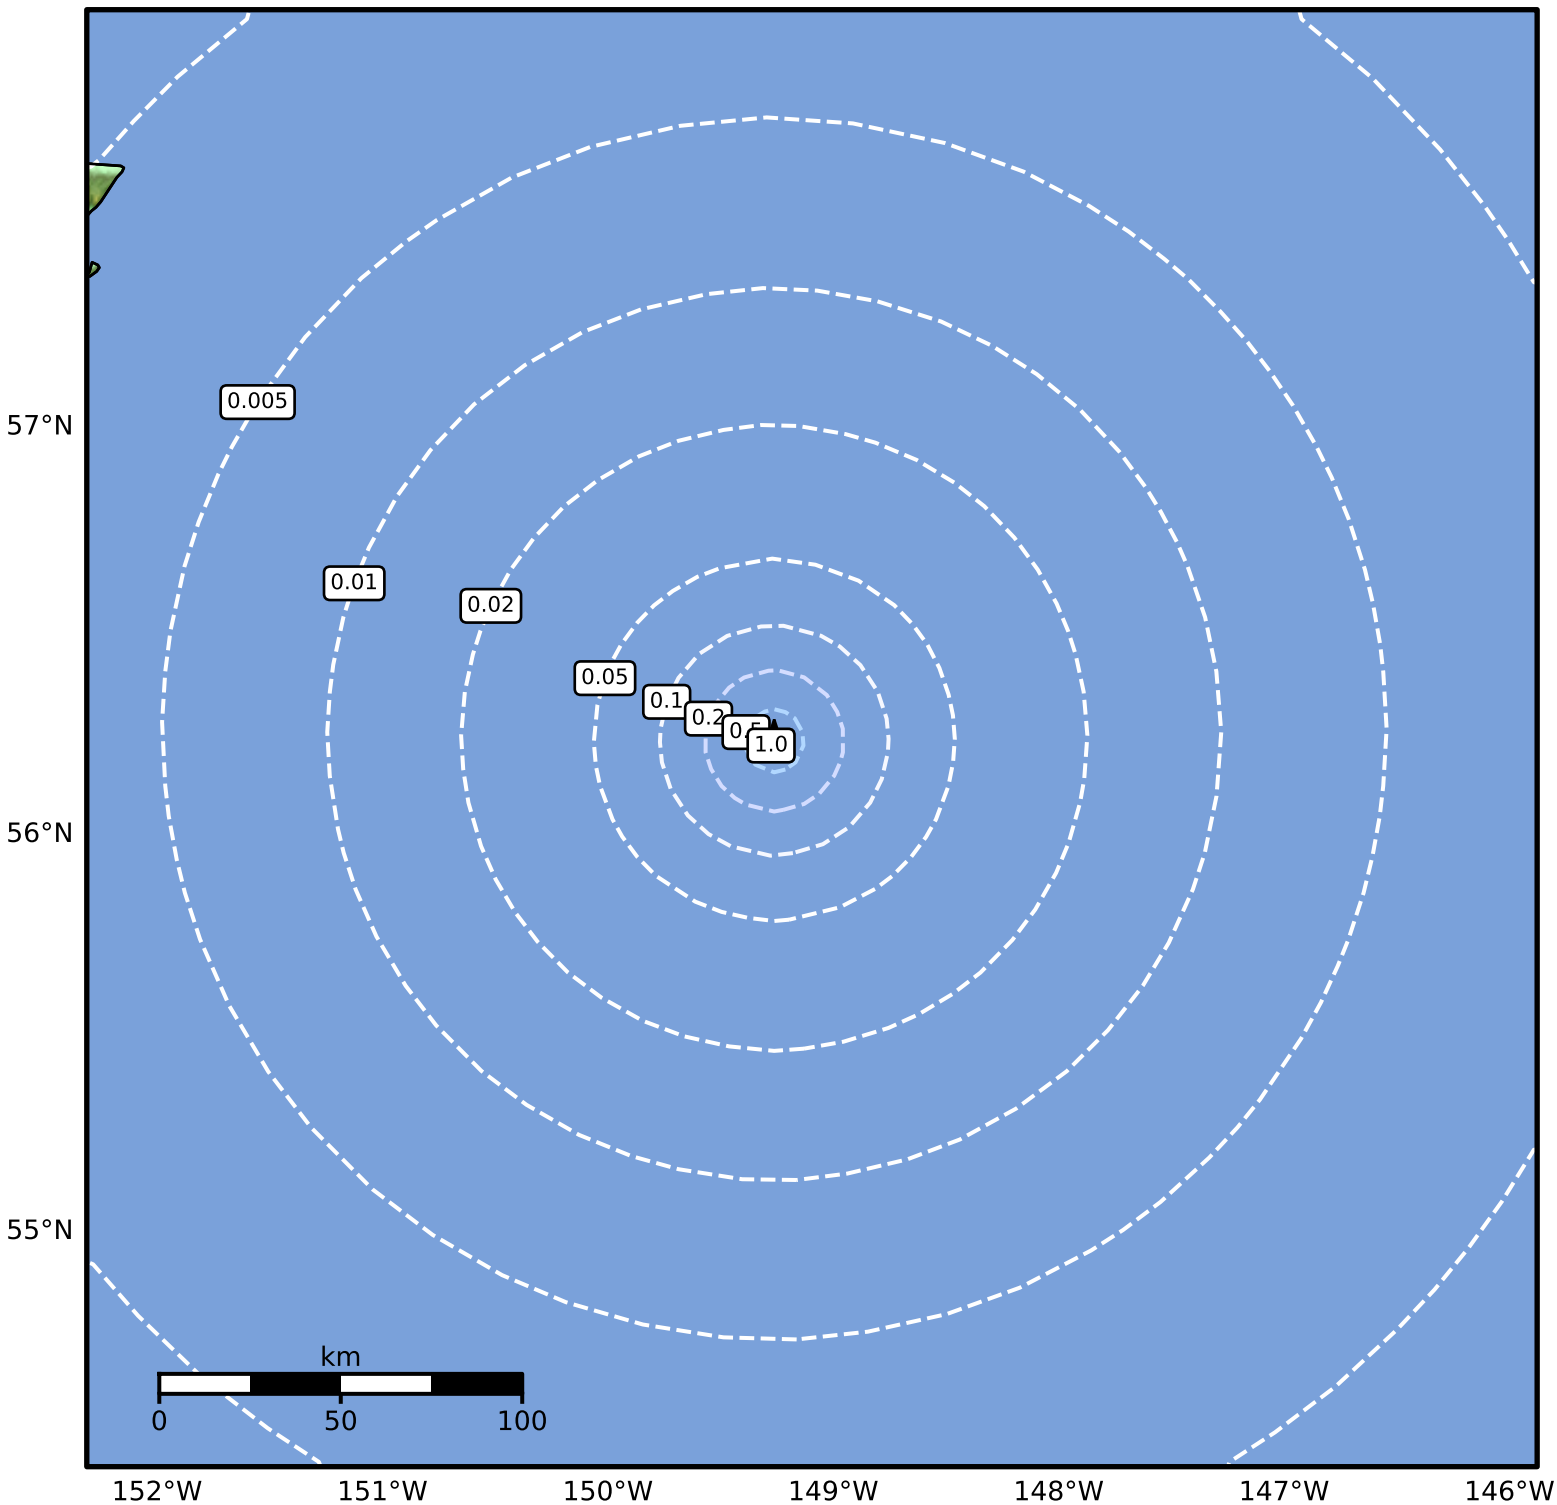

0.3 Second Peak Spectral Acceleration Map Alaska Earthquake Center
 ShakeMap: 258 km (160 miles) SE of Kodiak
 Jan 02, 2026 07:03:44 UTC M3.4 N56.23 W149.26 Depth: 2.4km ID:2026acjsor

SA(0.3) (%g)	0.1	0.2	0.5	1	2	5	10	20	50	100	200
--------------	-----	-----	-----	---	---	---	----	----	----	-----	-----

Scale based on Worden et al. (2012)

△ Seismic Instrument ○ Reported Intensity

★ Epicenter

Version 2: Processed 2026-01-02T19:22:55Z