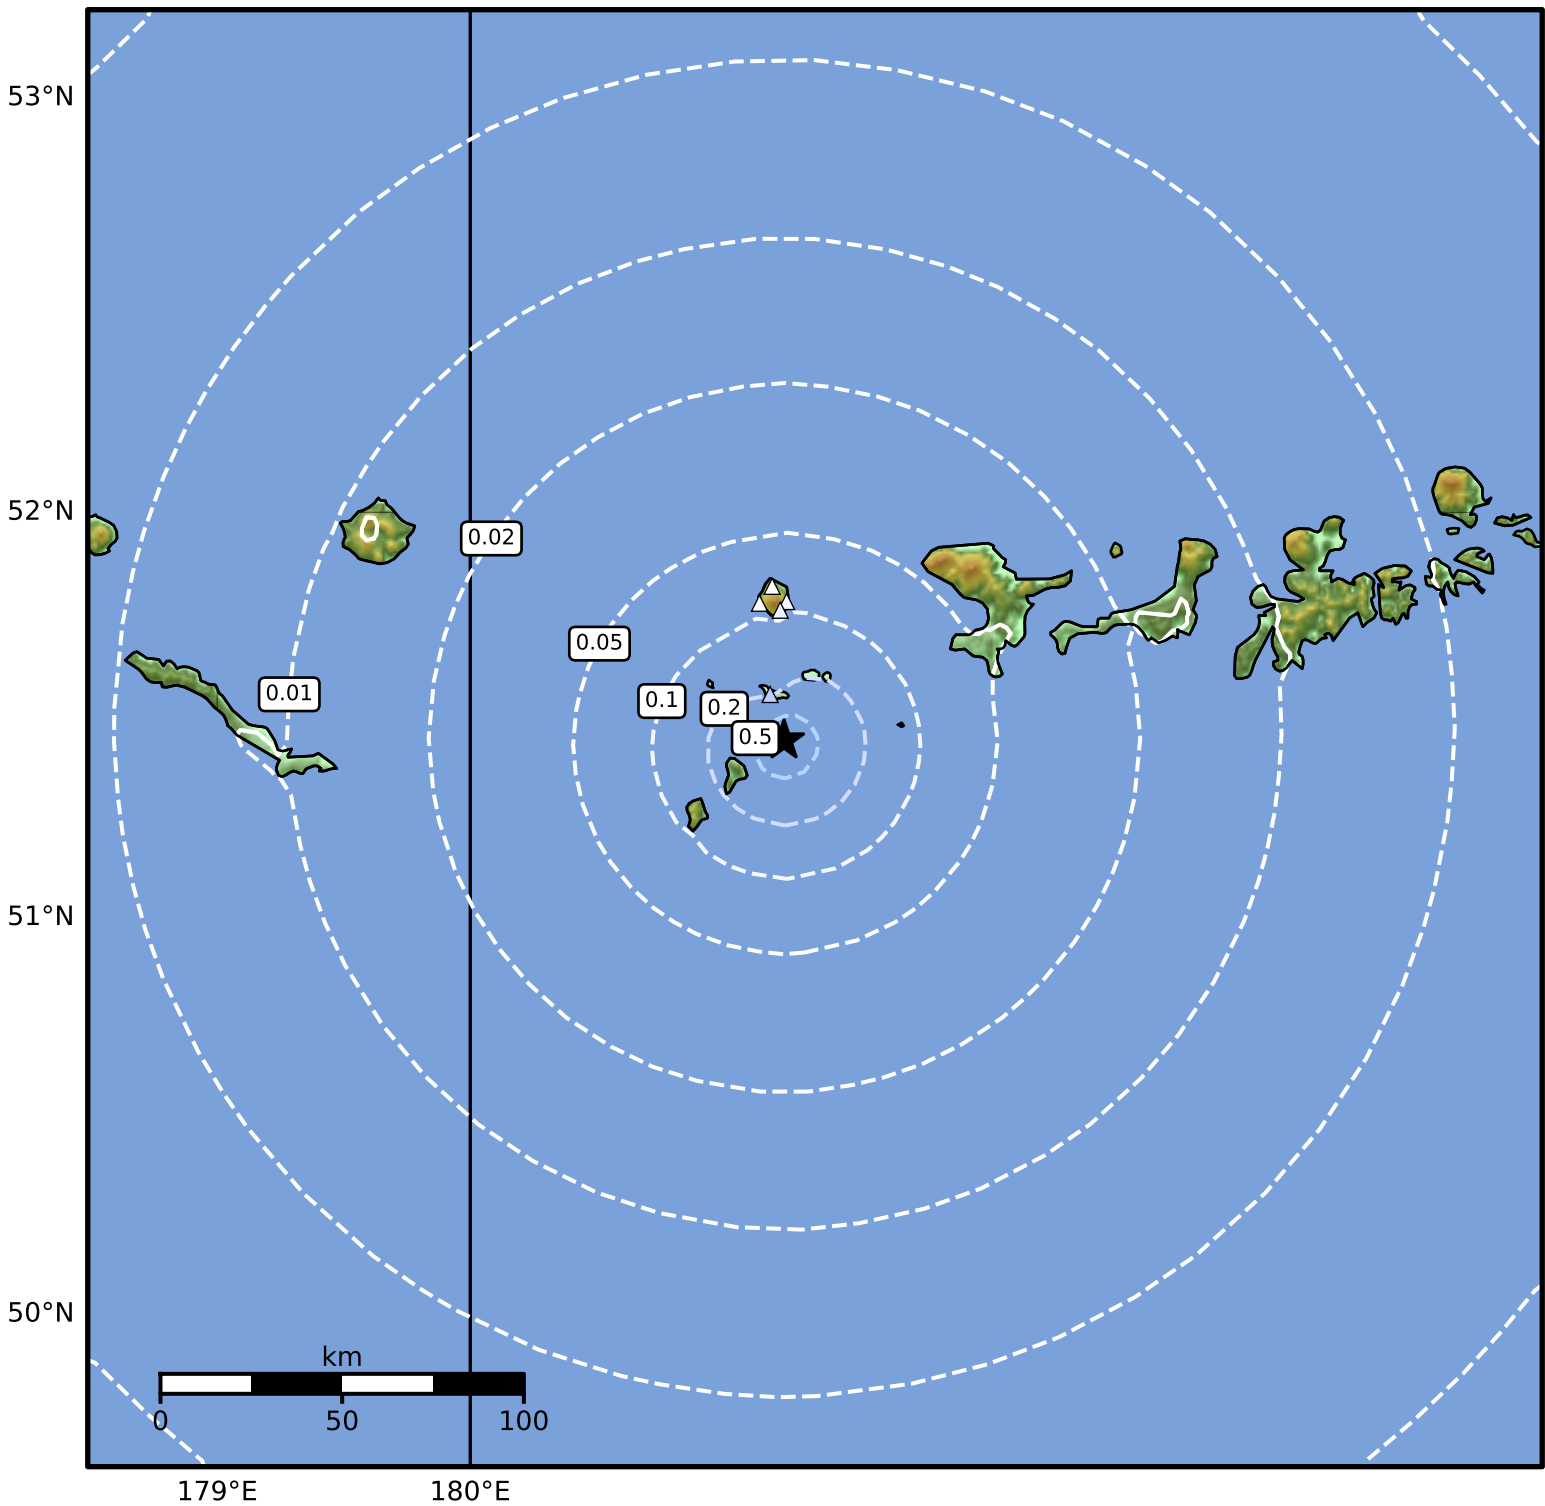

0.3 Second Peak Spectral Acceleration Map Alaska Earthquake Center
 ShakeMap: 158 km (98 miles) WSW of Adak
 Jan 16, 2026 17:21:37 UTC M3.5 N51.44 W178.76 Depth: 0.6km ID:2026bcwkug

SA(0.3) (%g)	0.1	0.2	0.5	1	2	5	10	20	50	100	200
--------------	-----	-----	-----	---	---	---	----	----	----	-----	-----

Scale based on Worden et al. (2012)

Version 2: Processed 2026-01-16T17:30:55Z

△ Seismic Instrument ○ Reported Intensity

★ Epicenter