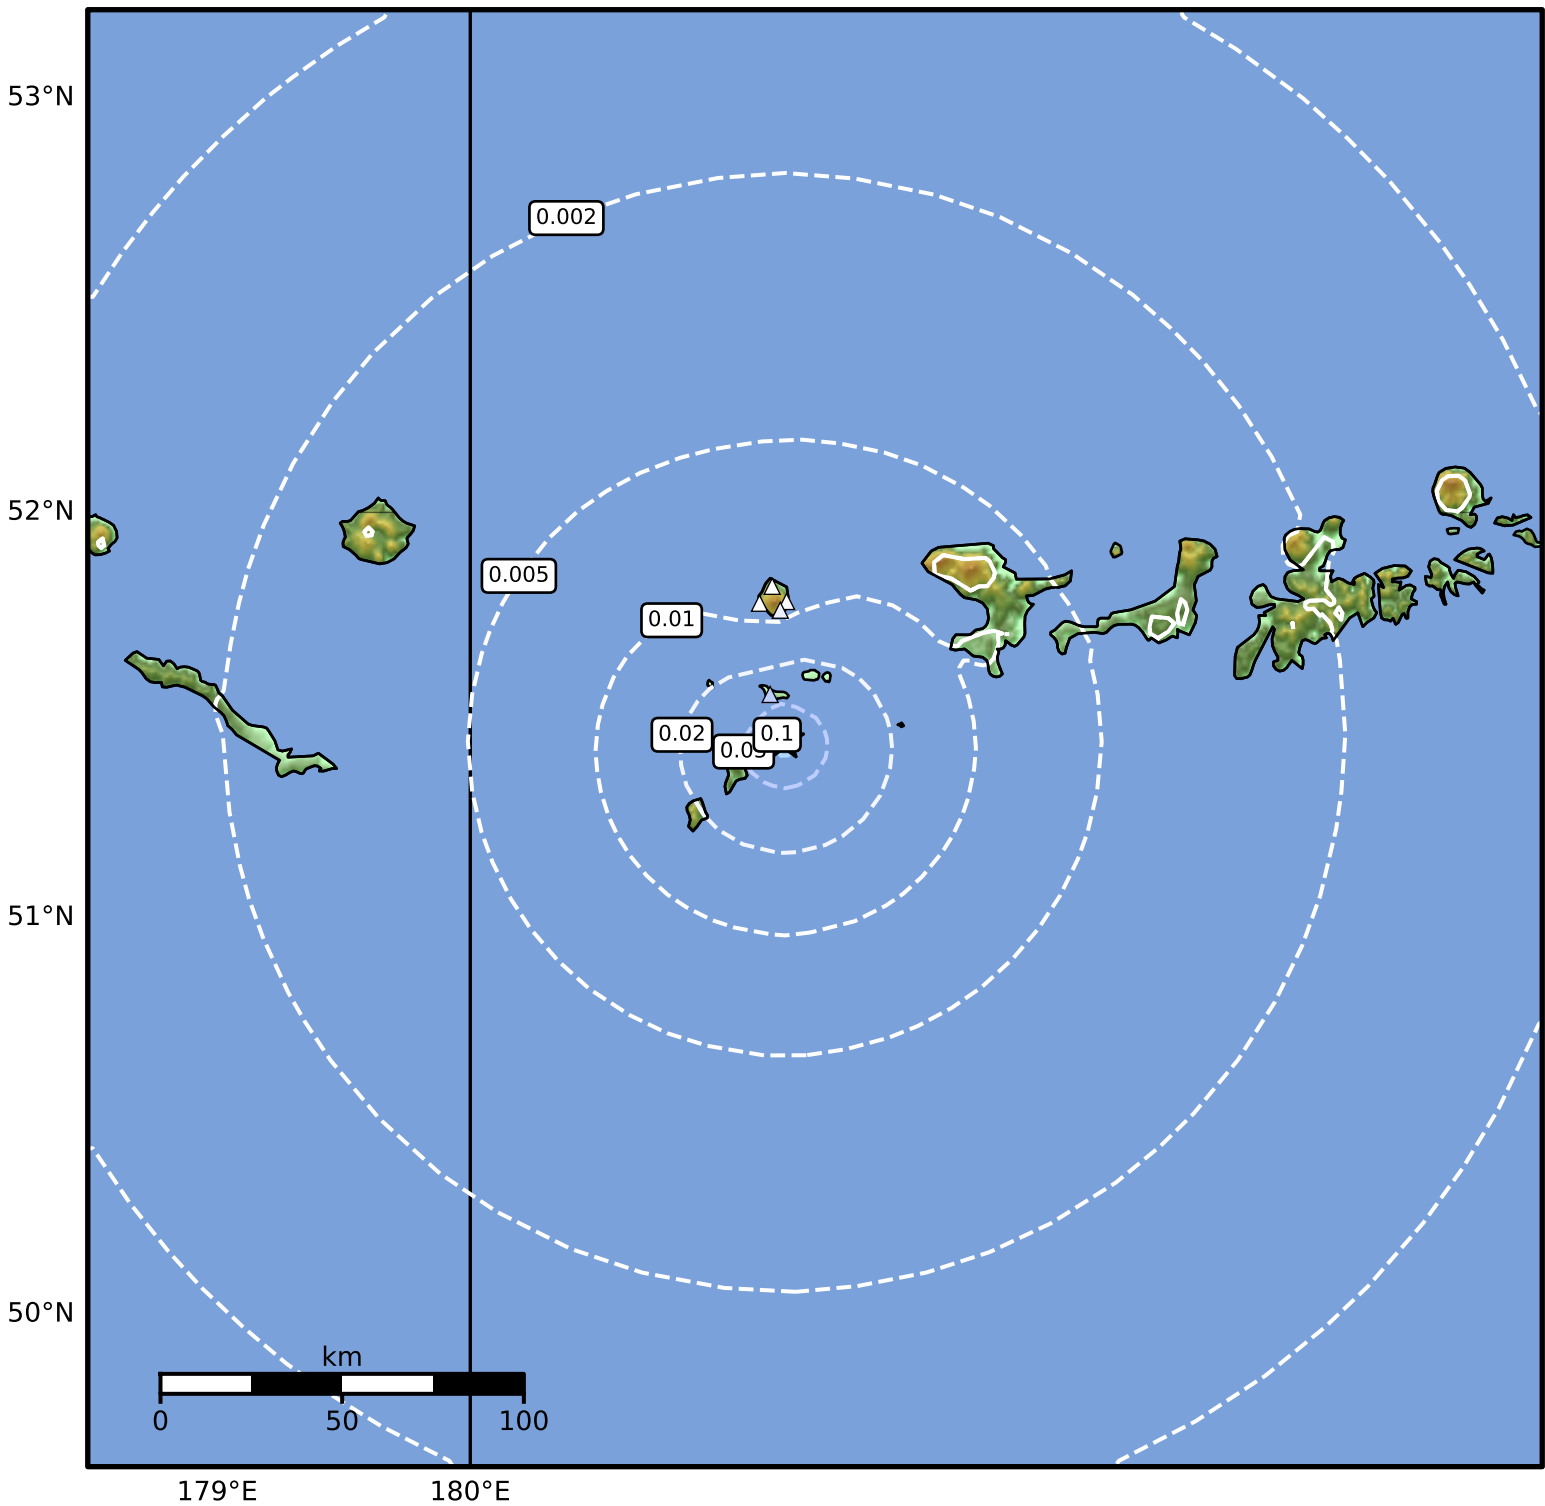

1.0 Second Peak Spectral Acceleration Map Alaska Earthquake Center  
 ShakeMap: 158 km (98 miles) WSW of Adak  
 Jan 16, 2026 17:21:37 UTC M3.5 N51.44 W178.76 Depth: 0.6km ID:2026bcwkug

SA(1.0) (%g)	0.1	0.2	0.5	1	2	5	10	20	50	100	200
--------------	-----	-----	-----	---	---	---	----	----	----	-----	-----

Scale based on Worden et al. (2012)

Version 2: Processed 2026-01-16T17:30:55Z

△ Seismic Instrument ○ Reported Intensity

★ Epicenter