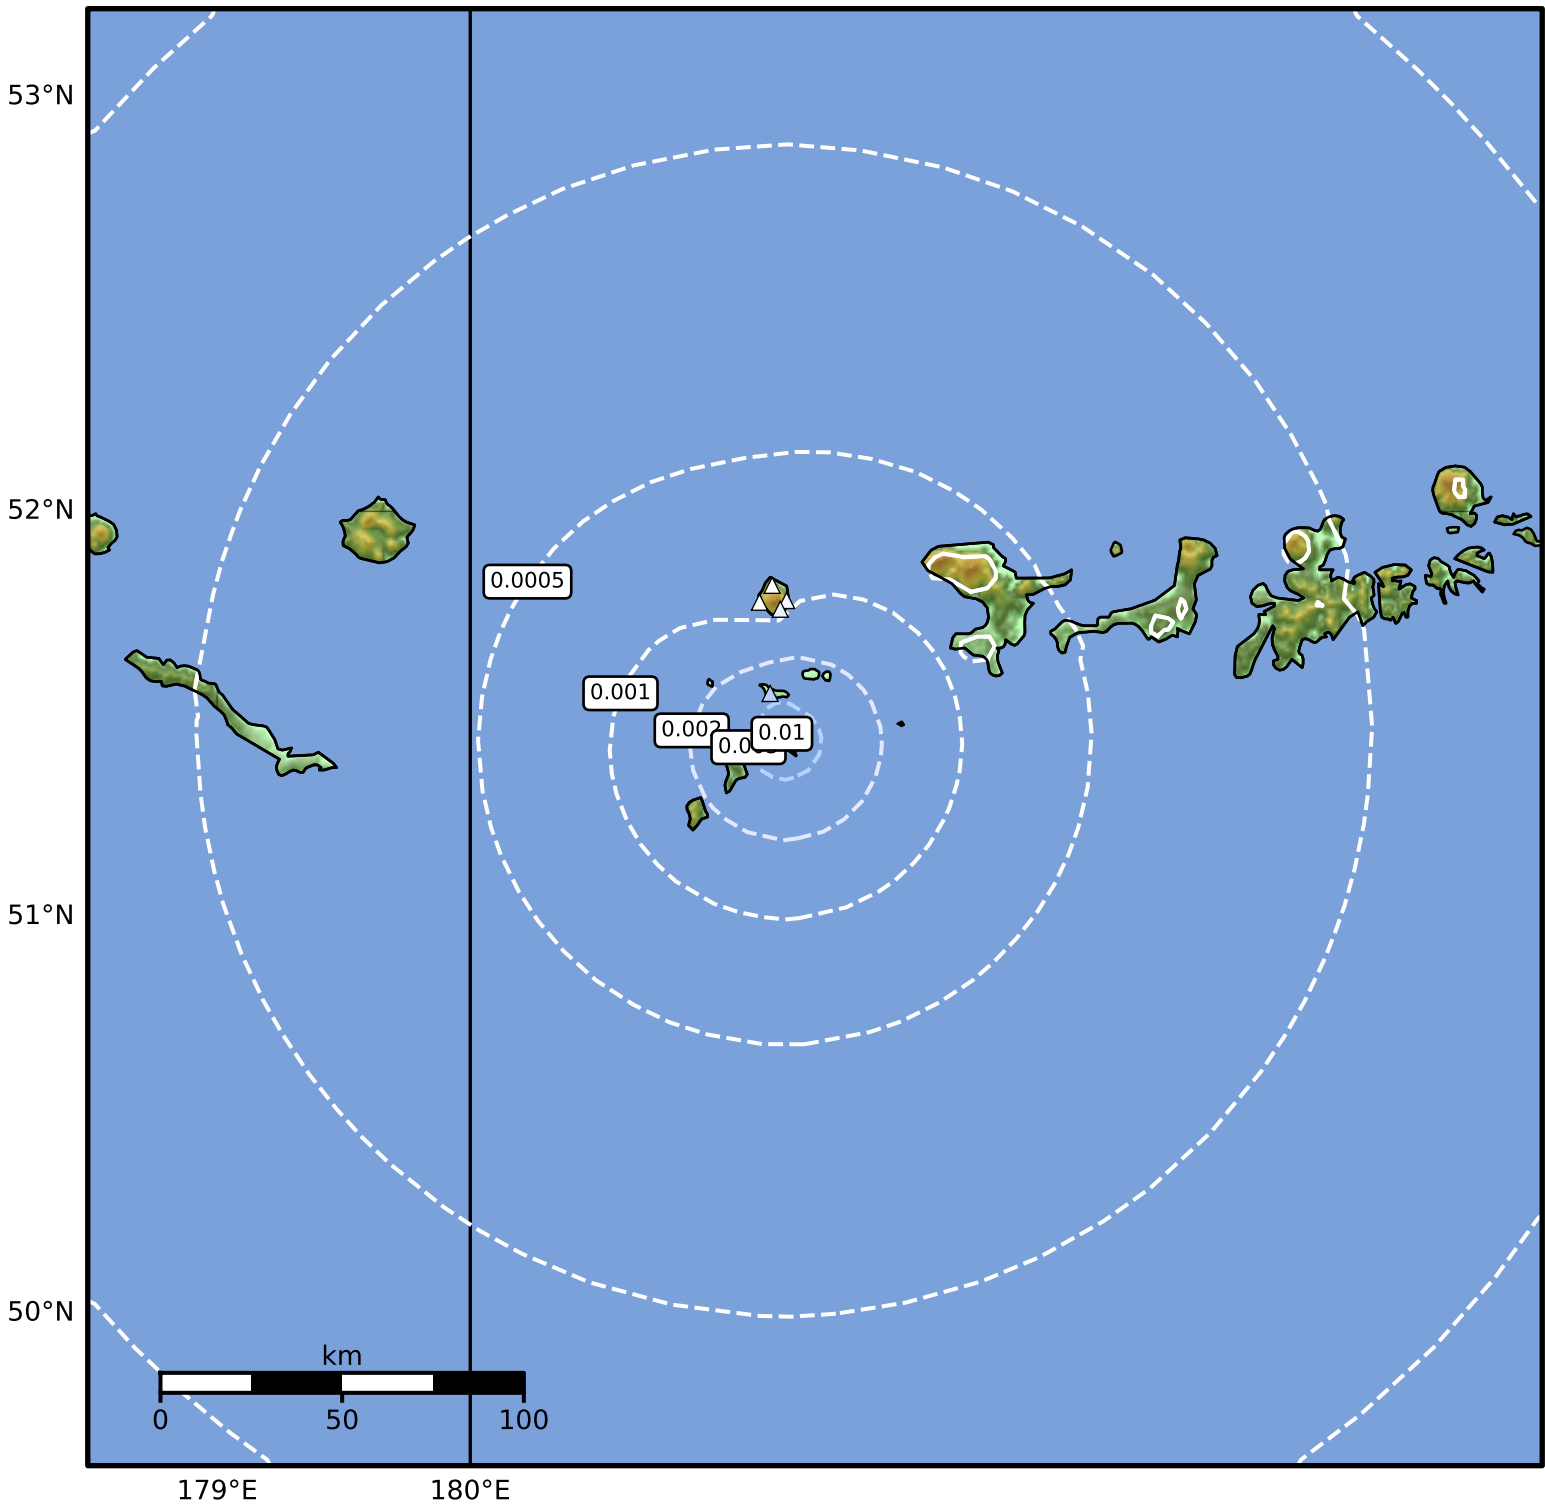

3.0 Second Peak Spectral Acceleration Map Alaska Earthquake Center
 ShakeMap: 158 km (98 miles) WSW of Adak
 Jan 16, 2026 17:21:37 UTC M3.5 N51.44 W178.76 Depth: 0.6km ID:2026bcwkug

SA(3.0) (%g)	0.1	0.2	0.5	1	2	5	10	20	50

Scale based on Worden et al. (2012)

Version 2: Processed 2026-01-16T17:30:55Z

△ Seismic Instrument ○ Reported Intensity

★ Epicenter