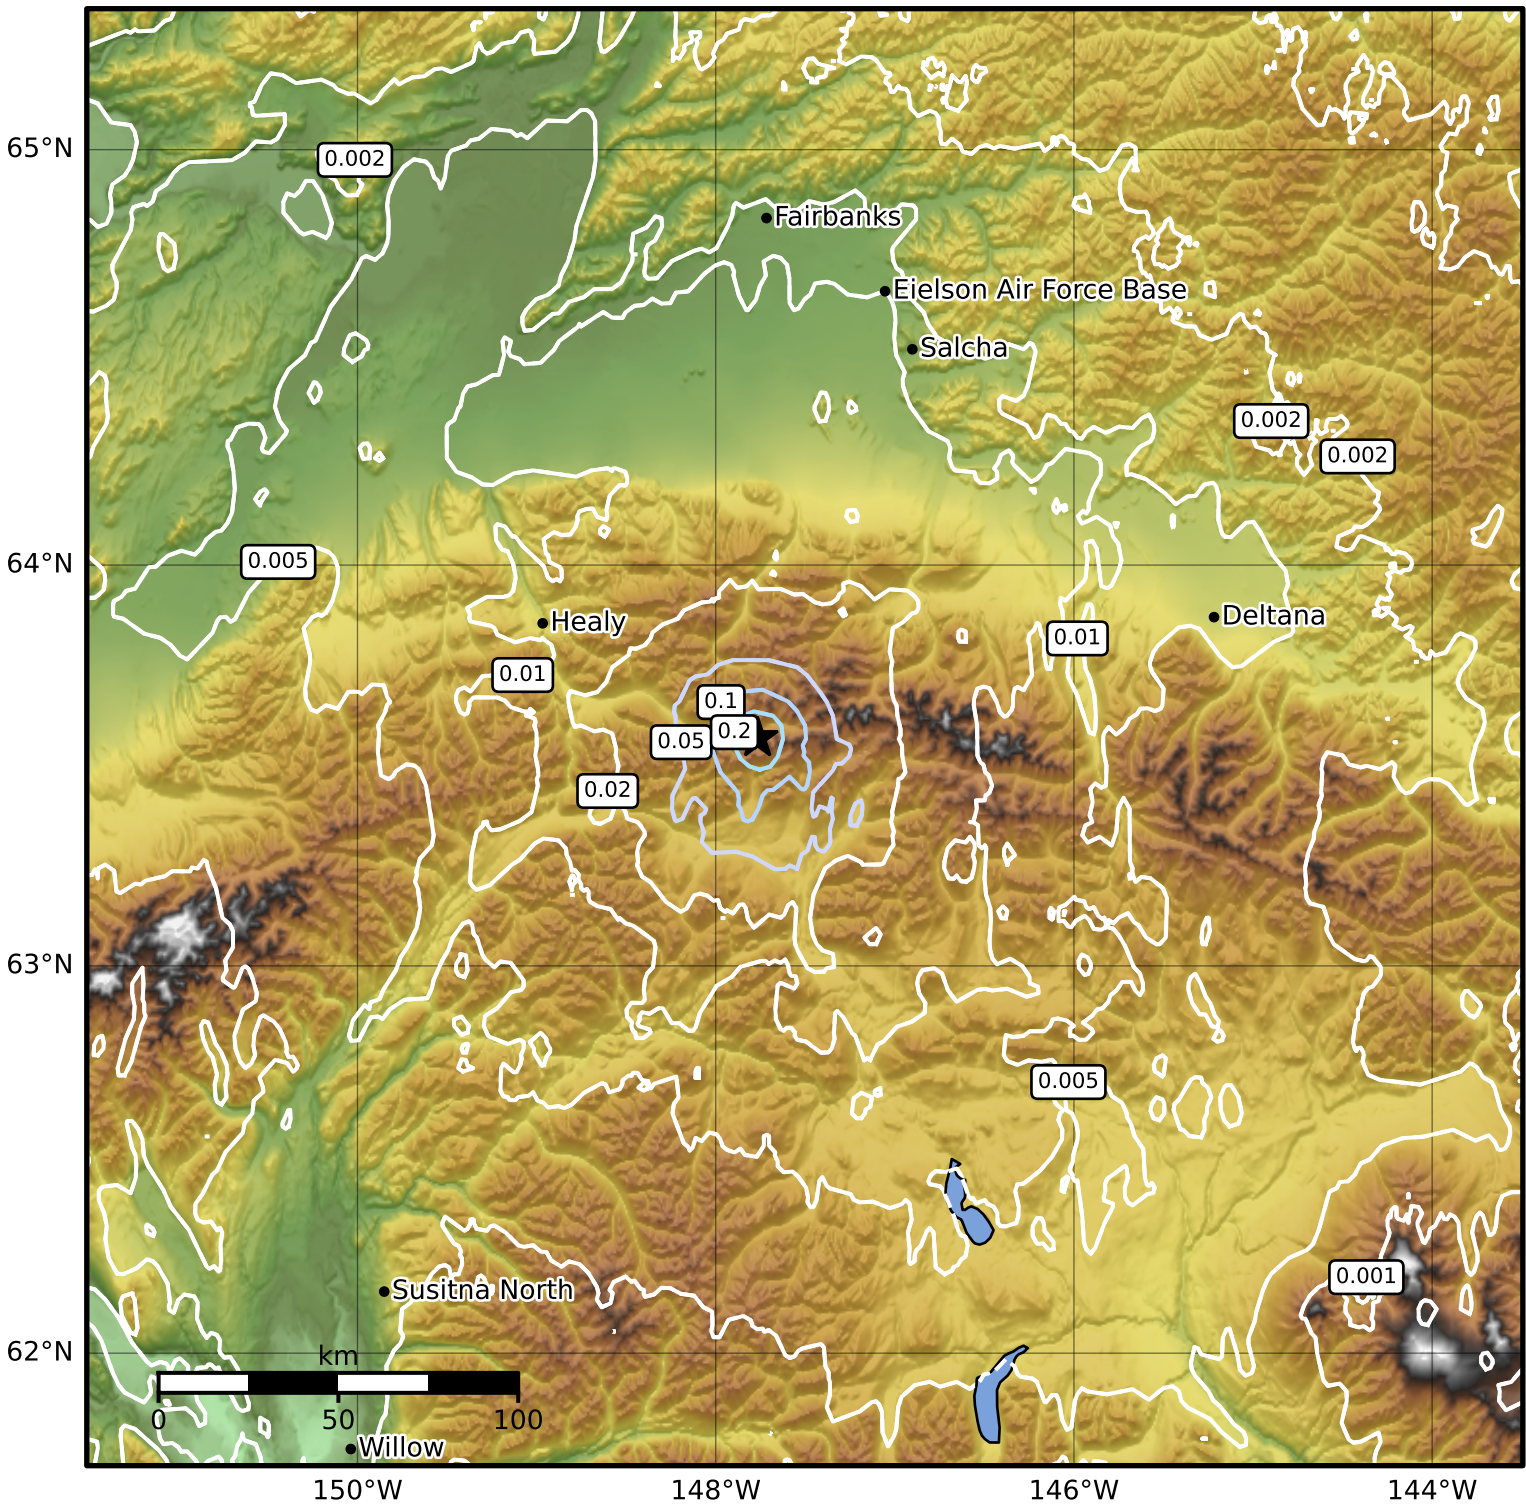

Peak Ground Velocity Map Alaska Earthquake Center
 ShakeMap: 62 km (38 miles) ENE of Cantwell
 Jan 17, 2026 09:59:11 UTC M3.6 N63.57 W147.77 Depth: 0.0km ID:2026bedmlc

Scale based on Worden et al. (2012)

Version 2: Processed 2026-01-17T10:03:35Z

△ Seismic Instrument ○ Reported Intensity

★ Epicenter