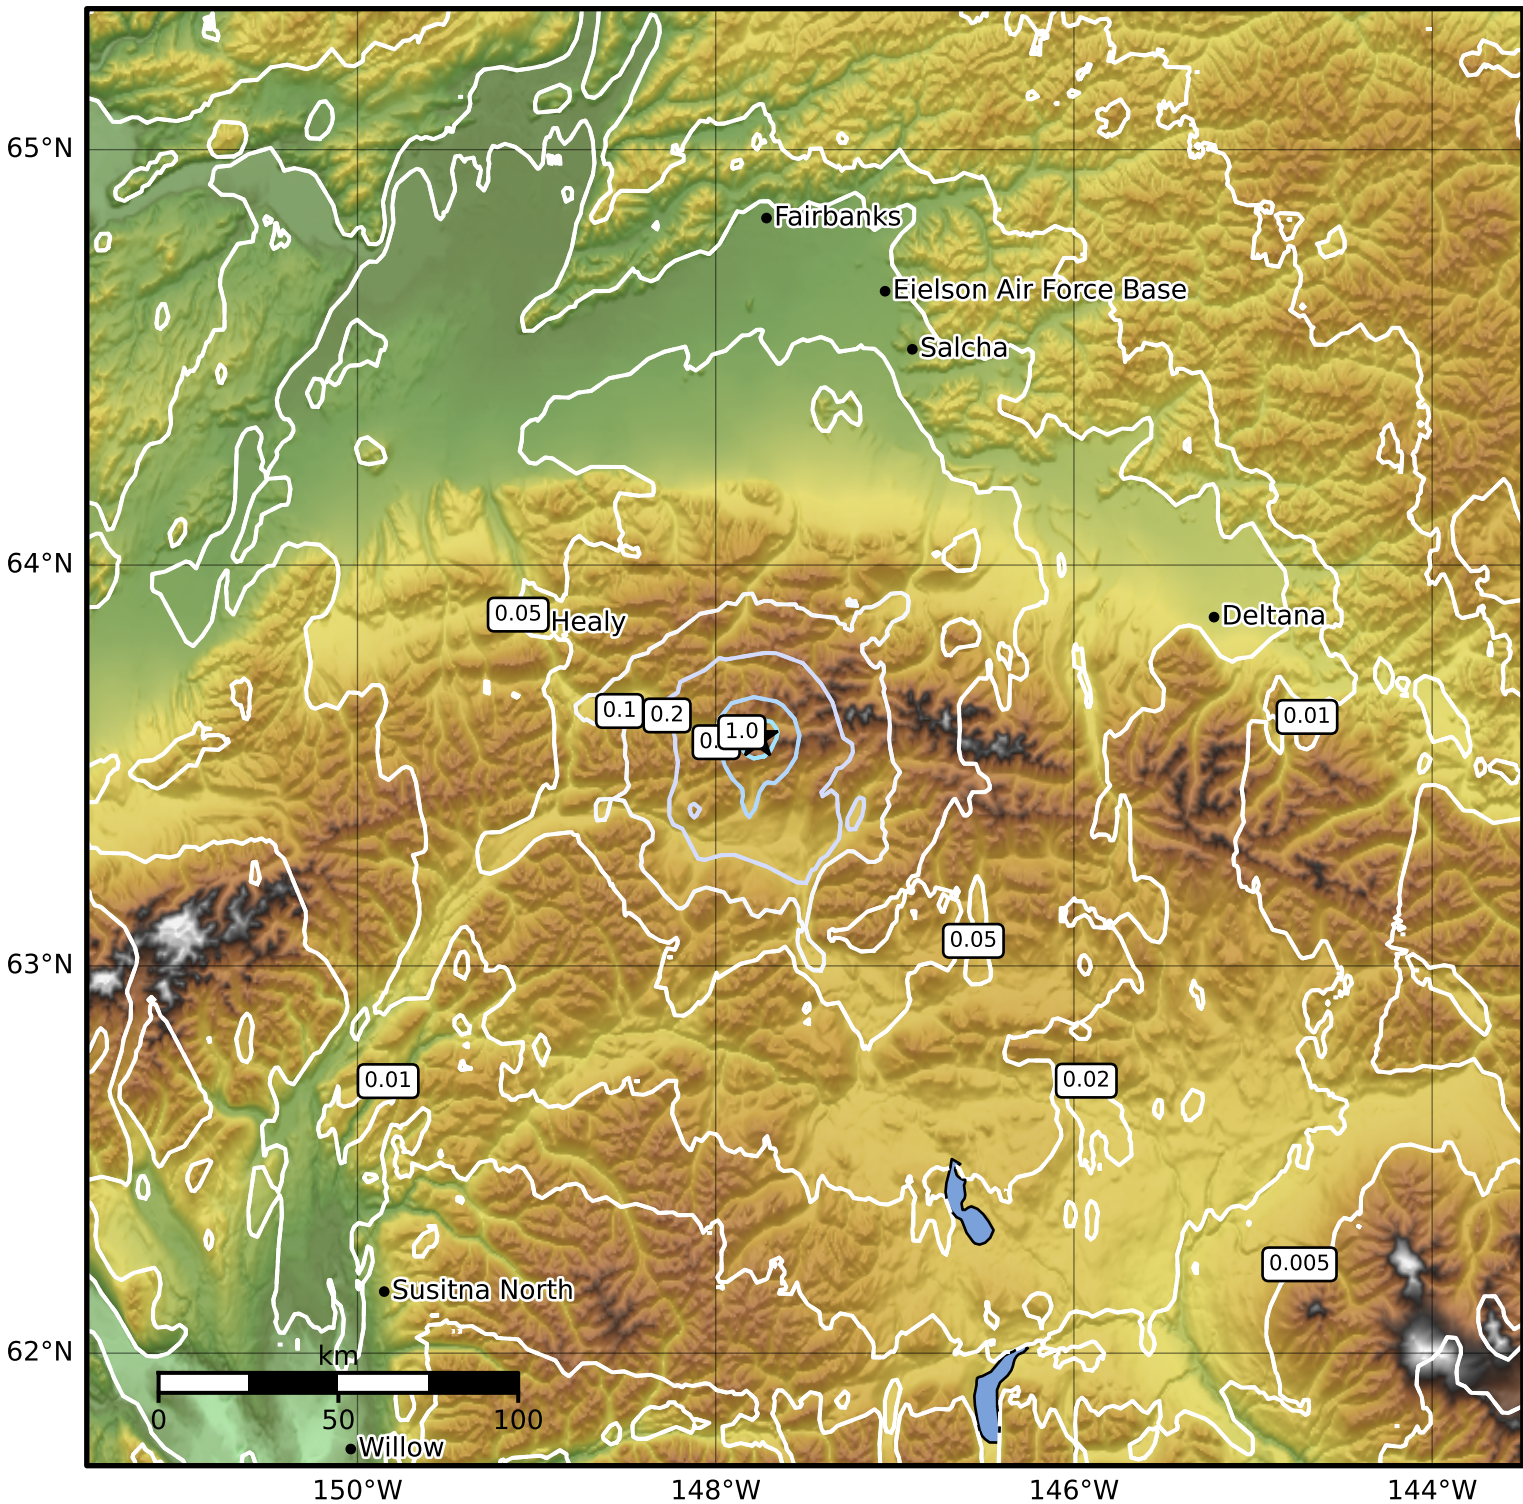

0.3 Second Peak Spectral Acceleration Map Alaska Earthquake Center
 ShakeMap: 62 km (38 miles) ENE of Cantwell
 Jan 17, 2026 09:59:11 UTC M3.6 N63.57 W147.77 Depth: 0.0km ID:2026bedmlc

SA(0.3) (%g)	0.1	0.2	0.5	1	2	5	10	20	50	100	200
--------------	-----	-----	-----	---	---	---	----	----	----	-----	-----

Scale based on Worden et al. (2012)

Version 2: Processed 2026-01-17T10:03:35Z

△ Seismic Instrument ○ Reported Intensity

★ Epicenter