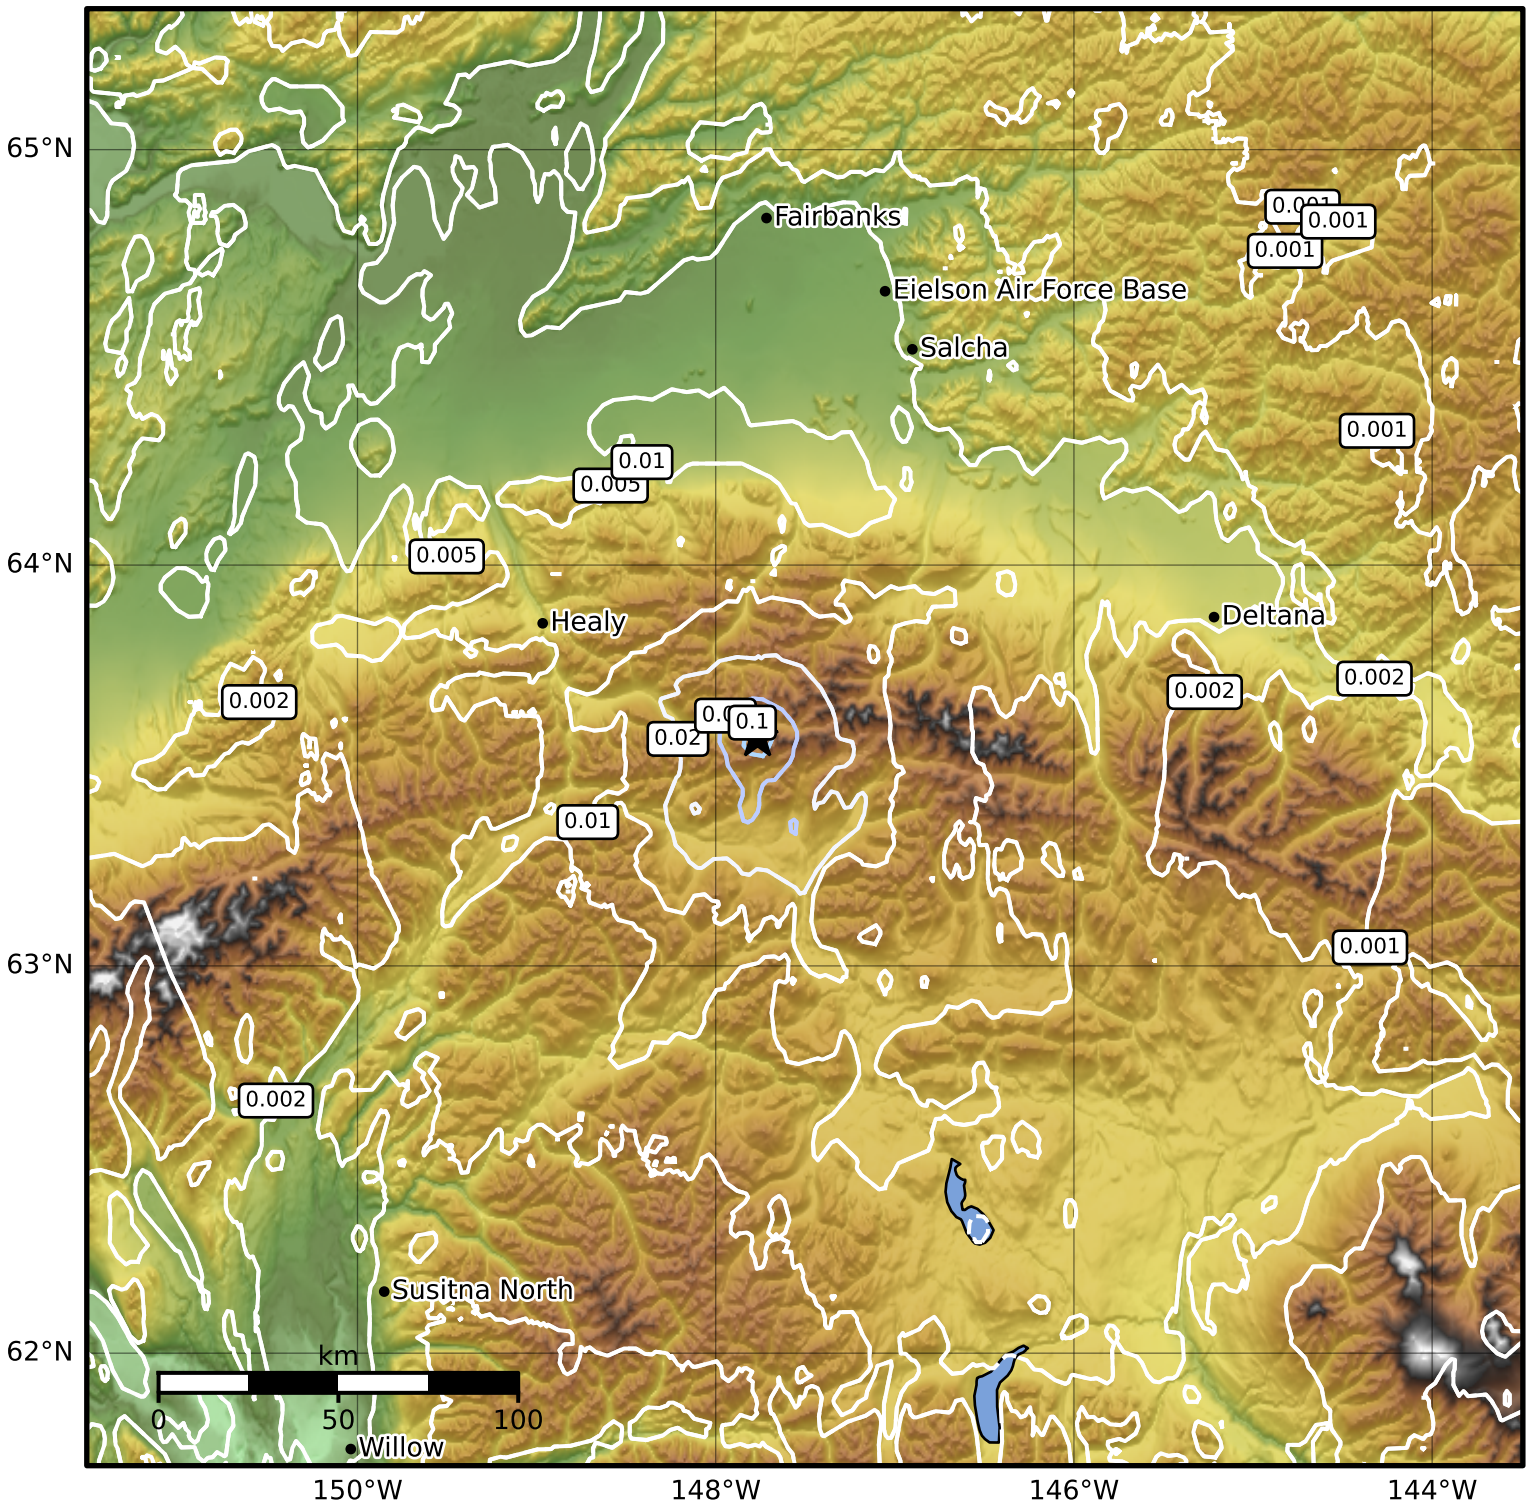

1.0 Second Peak Spectral Acceleration Map Alaska Earthquake Center  
 ShakeMap: 62 km (38 miles) ENE of Cantwell  
 Jan 17, 2026 09:59:11 UTC M3.6 N63.57 W147.77 Depth: 0.0km ID:2026bedmlc

Scale based on Worden et al. (2012)

Version 2: Processed 2026-01-17T10:03:35Z

△ Seismic Instrument ○ Reported Intensity

★ Epicenter